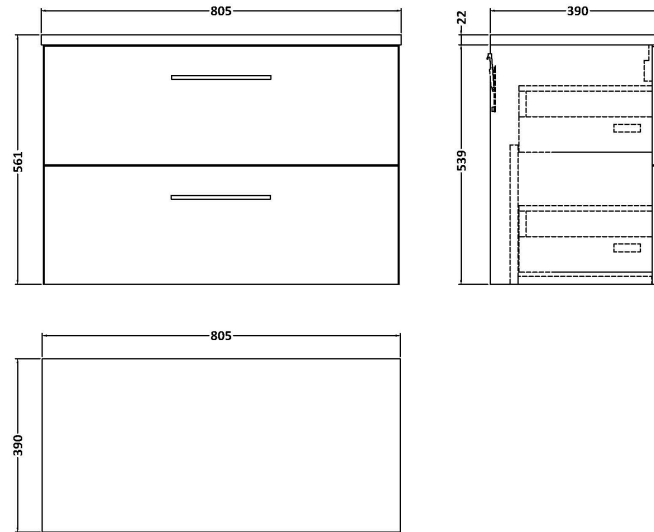

### Packaging Details

Barcode: 5056678455333

**Sales Code:** LCM800

**Description:** Laminate Worktop 805X390x22mm

**Product Dimensions**

Height (mm):	22
Width (mm):	805
Depth (mm):	390
Nett Weight (kg):	2.75

**Packaging Dimensions**

Height (mm):	25
Width (mm):	810
Depth (mm):	455
Gross Weight (kg):	2.75

**Packaging Data**

Box Colour:	Brown Cardboard Box
Box Qty:	1
Label Size:	100 x 50
Label Colour:	White Label
Label Qty:	1

### Product Dimensions

Height (mm):	539
Width (mm):	800
Depth (mm):	383
Nett Weight (kg):	33.5

### Packaging Dimensions

Height (mm):	560
Width (mm):	820
Depth (mm):	405
Gross Weight (kg):	34