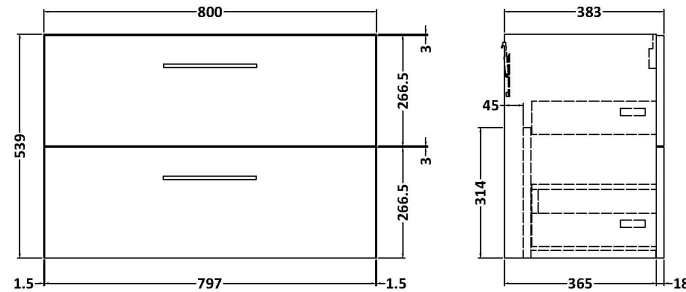

### Packaging Details

Barcode: 5056678455333

**Sales Code:** LCM800

**Description:** Laminate Worktop 805X390x22mm

**Product Dimensions**

Height (mm):	22
Width (mm):	805
Depth (mm):	390
Nett Weight (kg):	2.75

**Packaging Dimensions**

Height (mm):	25
Width (mm):	810
Depth (mm):	455
Gross Weight (kg):	2.75

**Packaging Data**

Box Colour:	Brown Cardboard Box
Box Qty:	1
Label Size:	100 x 50
Label Colour:	White Label
Label Qty:	1

### Product Dimensions

Height (mm):	539
Width (mm):	800
Depth (mm):	383
Nett Weight (kg):	33.5

### Packaging Dimensions

Height (mm):	560
Width (mm):	820
Depth (mm):	405
Gross Weight (kg):	34