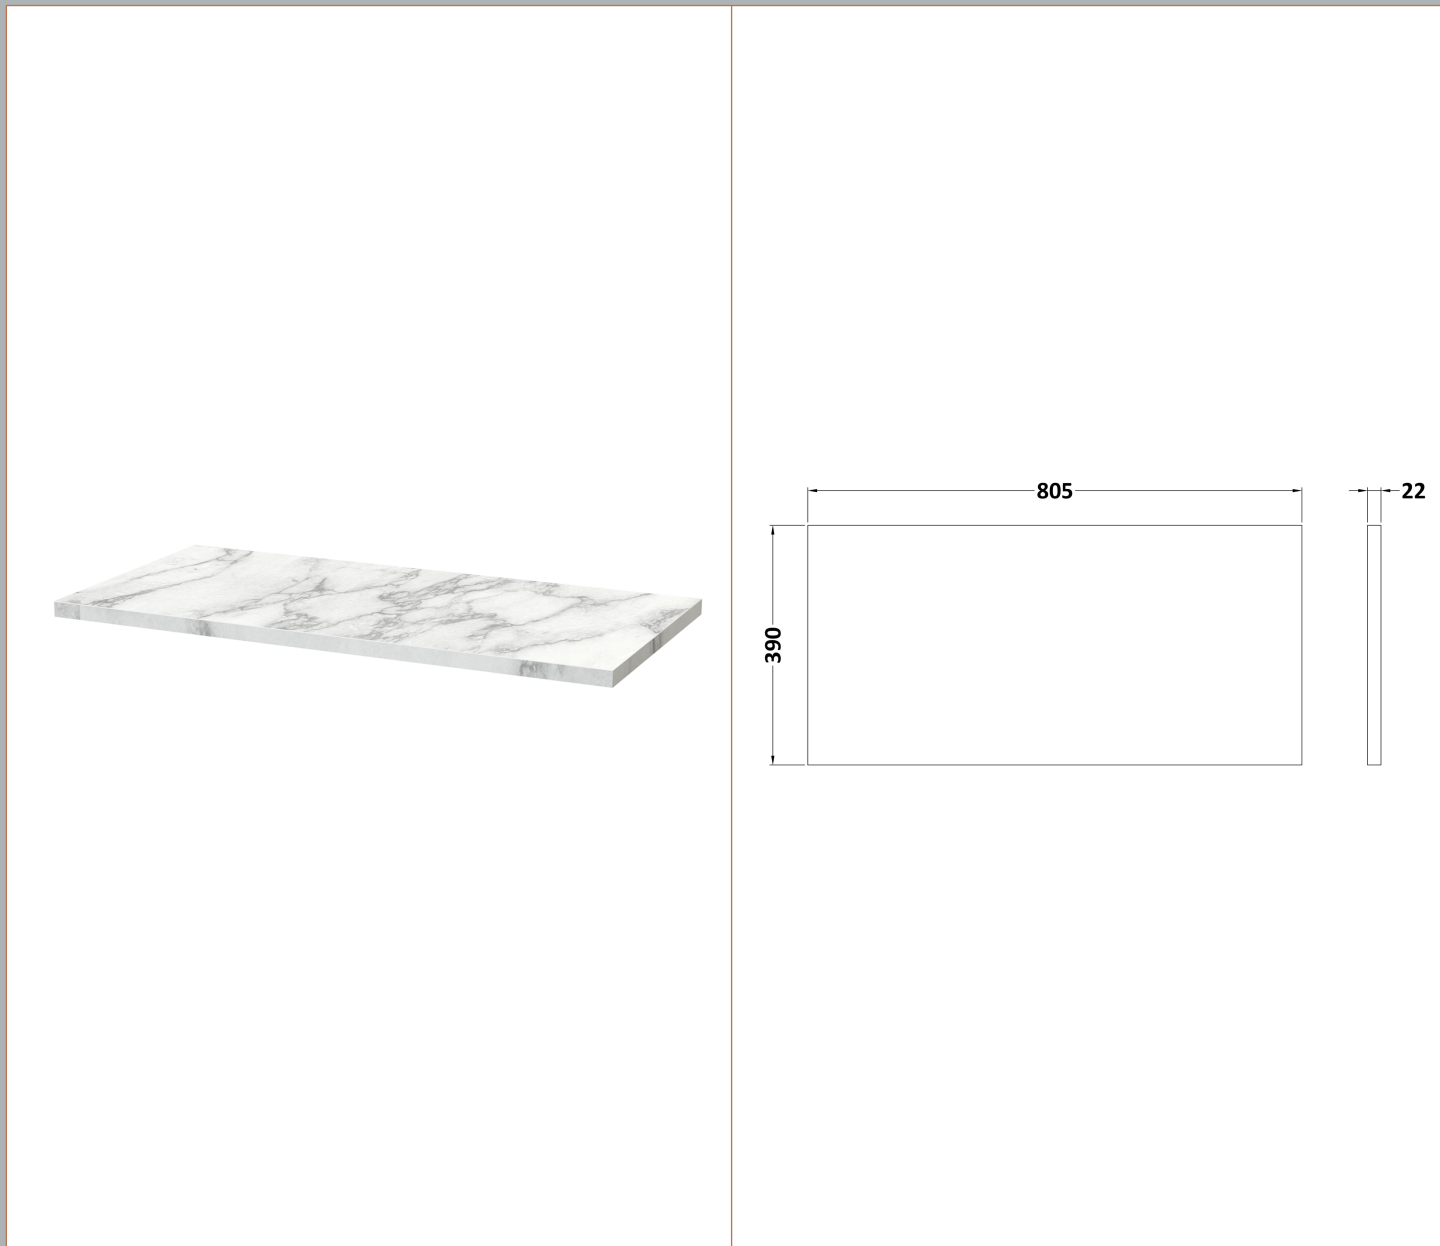

Sales Code: ARN526LCM

Description: 800 Wh 2-Drawer Vanity & Laminate Top

### Packaging Details

Barcode: 5056678455333

**Sales Code:** LCM800

**Description:** Laminate Worktop 805X390x22mm

**Product Dimensions**

Height (mm):	22
Width (mm):	805
Depth (mm):	390
Nett Weight (kg):	2.75

**Packaging Dimensions**

Height (mm):	25
Width (mm):	810
Depth (mm):	455
Gross Weight (kg):	2.75

**Packaging Data**

Box Colour:	Brown Cardboard Box
Box Qty:	1
Label Size:	100 x 50
Label Colour:	White Label
Label Qty:	1

### Product Dimensions

Height (mm):	539
Width (mm):	800
Depth (mm):	383
Nett Weight (kg):	33.5