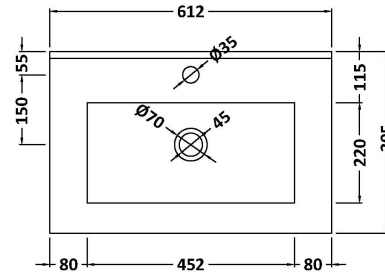

### Product Dimensions

Height (mm):	800
Width (mm):	600
Depth (mm):	383
Nett Weight (kg):	26

### Packaging Dimensions

Height (mm):	835
Width (mm):	632
Depth (mm):	391
Gross Weight (kg):	26.5

### Outer Box Dimensions (If Applicable)

Height (mm):	
Width (mm):	
Depth (mm):	
Gross Weight (kg):	
Barcode:	5056462660691

### Product Dimensions

Height (mm):	170
Width (mm):	600
Depth (mm):	390
Nett Weight (kg):	10.76