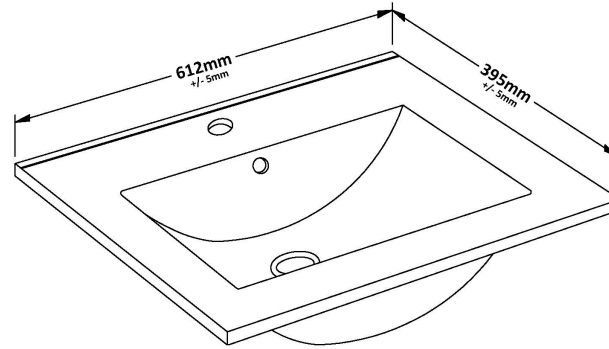

### Product Dimensions

Height (mm):	800
Width (mm):	600
Depth (mm):	383
Nett Weight (kg):	26

### Packaging Dimensions

Height (mm):	835
Width (mm):	632
Depth (mm):	391
Gross Weight (kg):	26.5

### Outer Box Dimensions (If Applicable)

Height (mm):	
Width (mm):	
Depth (mm):	
Gross Weight (kg):	
Barcode:	5056462660691

### Product Dimensions

Height (mm):	170
Width (mm):	600
Depth (mm):	390
Nett Weight (kg):	10.76