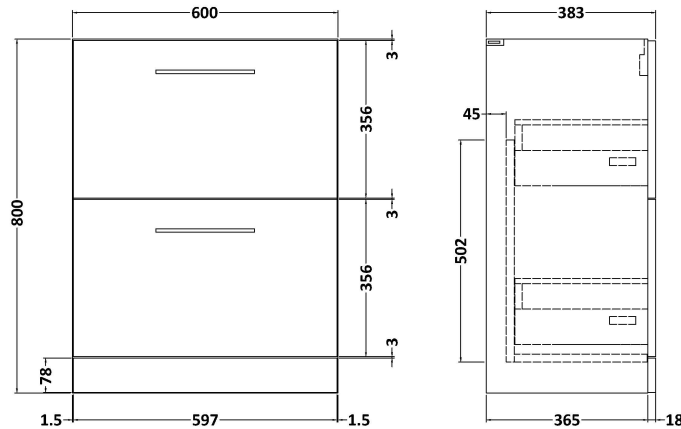

Sales Code: ARN533F

Description: 1200 Fs 4-Drawer Vanity & Double Basin

Packaging Details

Barcode: 5056462669748

Sales Code: NVF533N

Description: 600 Fs 2-Drawer Unit (365 Deep)

Product Dimensions

Height (mm):	800
Width (mm):	600
Depth (mm):	383
Nett Weight (kg):	26

Packaging Dimensions

Height (mm):	835
Width (mm):	632
Depth (mm):	391
Gross Weight (kg):	26.5

Packaging Data

Box Colour:	Brown Cardboard Box
Box Qty:	1
Label Size:	100 x 50
Label Colour:	White Label
Label Qty:	2

Outer Box Dimensions (If Applicable)

Height (mm):	
Width (mm):	
Depth (mm):	
Gross Weight (kg):	
Barcode:	5056462660691

Product Details

Country of Origin:	United Kingdom
Fitting Instruction:	No
CE & UKCA:	N/A
FSC Certified Materials:	Yes
Colour:	Anthracite Woodgrain
Construction Method:	Cam & Wood Dowel
Construction Type:	Rigid
Cabinet Finish:	MFC Textured Woodgrain
Fascia Finish:	MFC Textured Woodgrain
Cabinet Thickness (mm):	18
Fascia Thickness (mm):	18
Drawer Included:	Yes
Drawer Type:	80mm High Metal S/C Inc Galler
No of Shelves:	0
Hinge Type:	Not Applicable
Hinge Included:	Not Applicable
Adjustable Legs:	No, Not Required
Fixings Included:	Yes
Handle Style:	Contemporary
Waste Shroud:	Yes
Handle Included:	Yes, Supplied
Handle Type:	D-Shape

Sales Code: CBM424

Description: Double Ceramic Basin 1208X392

Product Dimensions

Height (mm):	390
Width (mm):	1205
Depth (mm):	175
Nett Weight (kg):	27

Packaging Dimensions

Height (mm):	205
Width (mm):	1270
Depth (mm):	510
Gross Weight (kg):	27