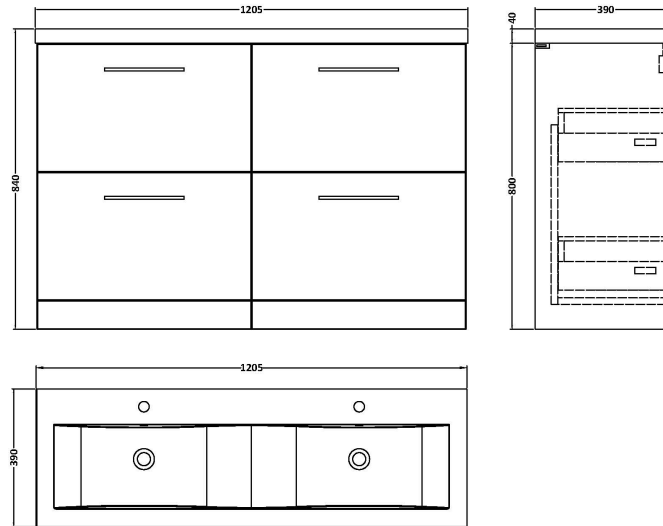

Sales Code: ARN533F

Description: 1200 Fs 4-Drawer Vanity & Double Basin

Packaging Details

Barcode: 5056462669748

Sales Code: NVF533N

Description: 600 Fs 2-Drawer Unit (365 Deep)

Product Dimensions

Height (mm):	800
Width (mm):	600
Depth (mm):	383
Nett Weight (kg):	26

Packaging Dimensions

Height (mm):	835
Width (mm):	632
Depth (mm):	391
Gross Weight (kg):	26.5

Packaging Data

Box Colour:	Brown Cardboard Box
Box Qty:	1
Label Size:	100 x 50
Label Colour:	White Label
Label Qty:	2

Outer Box Dimensions (If Applicable)

Height (mm):	
Width (mm):	
Depth (mm):	
Gross Weight (kg):	
Barcode:	5056462660691

Product Details

Country of Origin:	United Kingdom
Fitting Instruction:	No
CE & UKCA:	N/A
FSC Certified Materials:	Yes
Colour:	Anthracite Woodgrain
Construction Method:	Cam & Wood Dowel
Construction Type:	Rigid
Cabinet Finish:	MFC Textured Woodgrain
Fascia Finish:	MFC Textured Woodgrain
Cabinet Thickness (mm):	18
Fascia Thickness (mm):	18
Drawer Included:	Yes
Drawer Type:	80mm High Metal S/C Inc Galler
No of Shelves:	0
Hinge Type:	Not Applicable
Hinge Included:	Not Applicable
Adjustable Legs:	No, Not Required
Fixings Included:	Yes
Handle Style:	Contemporary
Waste Shroud:	Yes
Handle Included:	Yes, Supplied
Handle Type:	D-Shape

Sales Code: CBM424

Description: Double Ceramic Basin 1208X392

Product Dimensions

Height (mm):	390
Width (mm):	1205
Depth (mm):	175
Nett Weight (kg):	27

Packaging Dimensions

Height (mm):	205
Width (mm):	1270
Depth (mm):	510
Gross Weight (kg):	27