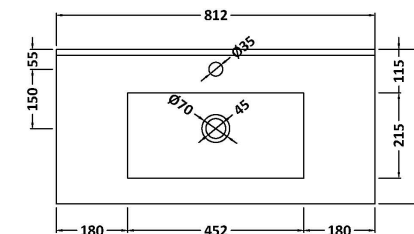

Packaging Dimensions

Height (mm):	835
Width (mm):	832
Depth (mm):	391
Gross Weight (kg):	32

Packaging Data

Box Colour:	Brown Cardboard Box
Box Qty:	1
Label Size:	100 x 50
Label Colour:	White Label
Label Qty:	2

Outer Box Dimensions (If Applicable)

Height (mm):	
Width (mm):	
Depth (mm):	
Gross Weight (kg):	
Barcode:	5056462660769

Product Details

Country of Origin:	United Kingdom
Fitting Instruction:	No
CE & UKCA:	N/A
FSC Certified Materials:	Yes
Colour:	Anthracite Woodgrain
Construction Method:	Cam & Wood Dowel
Construction Type:	Rigid
Cabinet Finish:	MFC Textured Woodgrain
Fascia Finish:	MFC Textured Woodgrain
Cabinet Thickness (mm):	18
Fascia Thickness (mm):	18
Drawer Included:	Yes
Drawer Type:	80mm High Metal S/C Inc Galler
No of Shelves:	0
Hinge Type:	Not Applicable
Hinge Included:	Not Applicable
Adjustable Legs:	No, Not Required
Fixings Included:	Yes
Handle Style:	Contemporary
Waste Shroud:	Yes
Handle Included:	Yes, Supplied
Handle Type:	D-Shape

Sales Code: NVM005

Description: Minimalist Basin 800mm

Product Dimensions

Height (mm):	170
Width (mm):	800
Depth (mm):	390
Nett Weight (kg):	16.9

Packaging Dimensions

Height (mm):	400
Width (mm):	820
Depth (mm):	200
Gross Weight (kg):	16.9

Packaging Data

Box Colour:	Brown Cardboard Box - Printed
Box Qty:	1
Label Size:	100 x 50
Label Colour:	White Label
Label Qty:	2

Outer Box Dimensions (If Applicable)

Height (mm):	
Width (mm):	
Depth (mm):	
Gross Weight (kg):	
Barcode:	5055146194675