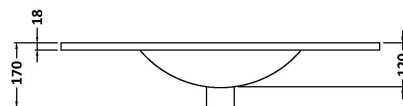

Sales Code: ARN535B

Description: 800 Fs 2-Drawer Vanity & Basin 2

Packaging Details

Barcode: 5056462667089

Sales Code: NVF535N

Description: 800 Fs 2-Drawer Unit (365 Deep)

Product Dimensions

Height (mm):	800
Width (mm):	800
Depth (mm):	383
Nett Weight (kg):	31.5

Packaging Dimensions

Height (mm):	835
Width (mm):	832
Depth (mm):	391
Gross Weight (kg):	32

Packaging Data

Box Colour:	Brown Cardboard Box
Box Qty:	1
Label Size:	100 x 50
Label Colour:	White Label
Label Qty:	2

Outer Box Dimensions (If Applicable)

Height (mm):	
Width (mm):	
Depth (mm):	
Gross Weight (kg):	
Barcode:	5056462660769

Product Details

Country of Origin:	United Kingdom
Fitting Instruction:	No
CE & UKCA:	N/A
FSC Certified Materials:	Yes
Colour:	Anthracite Woodgrain
Construction Method:	Cam & Wood Dowel
Construction Type:	Rigid
Cabinet Finish:	MFC Textured Woodgrain
Fascia Finish:	MFC Textured Woodgrain
Cabinet Thickness (mm):	18
Fascia Thickness (mm):	18
Drawer Included:	Yes
Drawer Type:	80mm High Metal S/C Inc Galler
No of Shelves:	0
Hinge Type:	Not Applicable
Hinge Included:	Not Applicable
Adjustable Legs:	No, Not Required
Fixings Included:	Yes
Handle Style:	Contemporary
Waste Shroud:	Yes
Handle Included:	Yes, Supplied
Handle Type:	D-Shape

Sales Code: NVM005

Description: Minimalist Basin 800mm

Product Dimensions

Height (mm):	170
Width (mm):	800
Depth (mm):	390
Nett Weight (kg):	16.9

Packaging Dimensions

Height (mm):	400
Width (mm):	820
Depth (mm):	200
Gross Weight (kg):	16.9