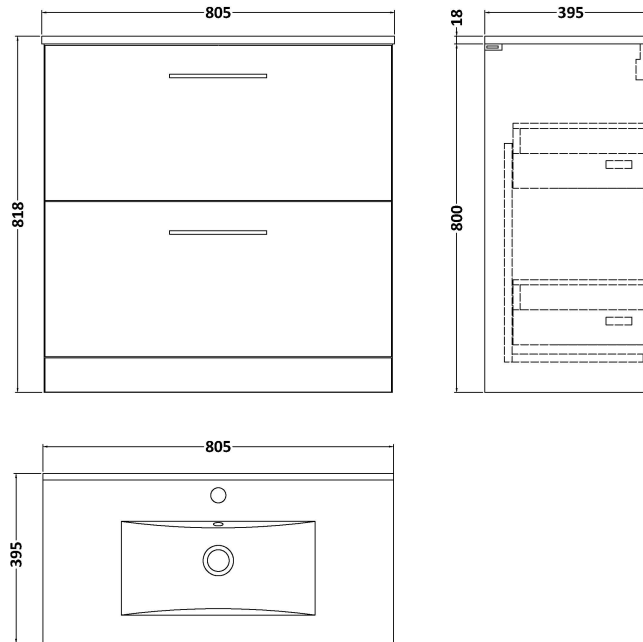

Sales Code: ARN535B

Description: 800 Fs 2-Drawer Vanity & Basin 2

Packaging Details

Barcode: 5056462667089

Sales Code: NVF535N

Description: 800 Fs 2-Drawer Unit (365 Deep)

Product Dimensions

Height (mm):	800
Width (mm):	800
Depth (mm):	383
Nett Weight (kg):	31.5

Packaging Dimensions

Height (mm):	835
Width (mm):	832
Depth (mm):	391
Gross Weight (kg):	32

Packaging Data

Box Colour:	Brown Cardboard Box
Box Qty:	1
Label Size:	100 x 50
Label Colour:	White Label
Label Qty:	2

Sales Code: NVM005

Description: Minimalist Basin 800mm

Product Dimensions

Height (mm):	170
Width (mm):	800
Depth (mm):	390
Nett Weight (kg):	16.9

Packaging Dimensions

Height (mm):	400
Width (mm):	820
Depth (mm):	200
Gross Weight (kg):	16.9

Packaging Data

Box Colour:	Brown Cardboard Box - Printed
Box Qty:	1
Label Size:	100 x 50
Label Colour:	White Label
Label Qty:	2

Outer Box Dimensions (If Applicable)

Height (mm):	
Width (mm):	
Depth (mm):	
Gross Weight (kg):	
Barcode:	5055146194675