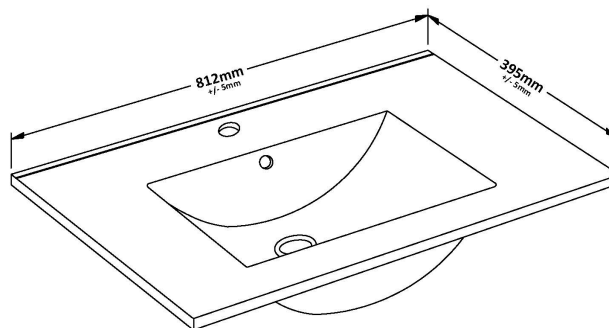

Packaging Dimensions

Height (mm):	835
Width (mm):	832
Depth (mm):	391
Gross Weight (kg):	32

Packaging Data

Box Colour:	Brown Cardboard Box
Box Qty:	1
Label Size:	100 x 50
Label Colour:	White Label
Label Qty:	2

Outer Box Dimensions (If Applicable)

Height (mm):	
Width (mm):	
Depth (mm):	
Gross Weight (kg):	
Barcode:	5056462660769

Product Details

Country of Origin:	United Kingdom
Fitting Instruction:	No
CE & UKCA:	N/A
FSC Certified Materials:	Yes
Colour:	Anthracite Woodgrain
Construction Method:	Cam & Wood Dowel
Construction Type:	Rigid
Cabinet Finish:	MFC Textured Woodgrain
Fascia Finish:	MFC Textured Woodgrain
Cabinet Thickness (mm):	18
Fascia Thickness (mm):	18
Drawer Included:	Yes
Drawer Type:	80mm High Metal S/C Inc Galler
No of Shelves:	0
Hinge Type:	Not Applicable
Hinge Included:	Not Applicable
Adjustable Legs:	No, Not Required
Fixings Included:	Yes
Handle Style:	Contemporary
Waste Shroud:	Yes
Handle Included:	Yes, Supplied
Handle Type:	D-Shape

Sales Code: NVM005

Description: Minimalist Basin 800mm

Product Dimensions

Height (mm):	170
Width (mm):	800
Depth (mm):	390
Nett Weight (kg):	16.9

Packaging Dimensions

Height (mm):	400
Width (mm):	820
Depth (mm):	200
Gross Weight (kg):	16.9

Packaging Data

Box Colour:	Brown Cardboard Box - Printed
Box Qty:	1
Label Size:	100 x 50
Label Colour:	White Label
Label Qty:	2

Outer Box Dimensions (If Applicable)

Height (mm):	
Width (mm):	
Depth (mm):	
Gross Weight (kg):	
Barcode:	5055146194675