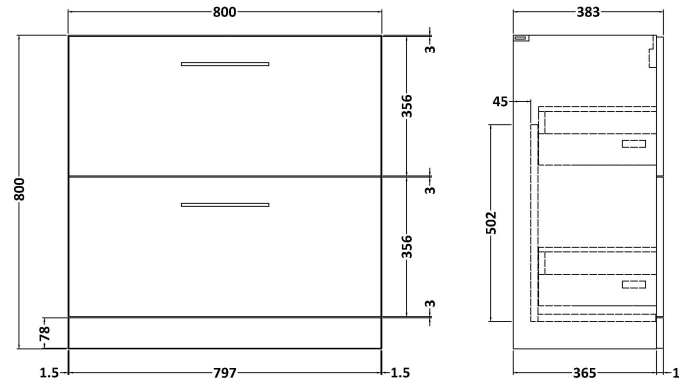

Sales Code: ARN535B

Description: 800 Fs 2-Drawer Vanity & Basin 2

Packaging Details

Barcode: 5056462667089

Sales Code: NVF535N

Description: 800 Fs 2-Drawer Unit (365 Deep)

Product Dimensions

Height (mm):	800
Width (mm):	800
Depth (mm):	383
Nett Weight (kg):	31.5

Packaging Dimensions

Height (mm):	835
Width (mm):	832
Depth (mm):	391
Gross Weight (kg):	32

Packaging Data

Box Colour:	Brown Cardboard Box
Box Qty:	1
Label Size:	100 x 50
Label Colour:	White Label
Label Qty:	2

Outer Box Dimensions (If Applicable)

Height (mm):	
Width (mm):	
Depth (mm):	
Gross Weight (kg):	
Barcode:	5056462660769

Product Details

Country of Origin:	United Kingdom
Fitting Instruction:	No
CE & UKCA:	N/A
FSC Certified Materials:	Yes
Colour:	Anthracite Woodgrain
Construction Method:	Cam & Wood Dowel
Construction Type:	Rigid
Cabinet Finish:	MFC Textured Woodgrain
Fascia Finish:	MFC Textured Woodgrain
Cabinet Thickness (mm):	18
Fascia Thickness (mm):	18
Drawer Included:	Yes
Drawer Type:	80mm High Metal S/C Inc Galler
No of Shelves:	0
Hinge Type:	Not Applicable
Hinge Included:	Not Applicable
Adjustable Legs:	No, Not Required
Fixings Included:	Yes
Handle Style:	Contemporary
Waste Shroud:	Yes
Handle Included:	Yes, Supplied
Handle Type:	D-Shape

Sales Code: NVM005

Description: Minimalist Basin 800mm

Product Dimensions

Height (mm):	170
Width (mm):	800
Depth (mm):	390
Nett Weight (kg):	16.9

Packaging Dimensions

Height (mm):	400
Width (mm):	820
Depth (mm):	200
Gross Weight (kg):	16.9