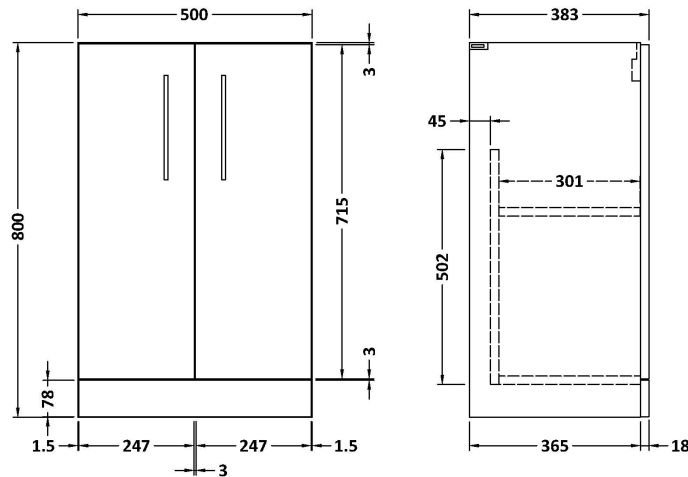

### Product Dimensions

Height (mm):	800
Width (mm):	500
Depth (mm):	383
Nett Weight (kg):	17

### Packaging Dimensions

Height (mm):	835
Width (mm):	520
Depth (mm):	375
Gross Weight (kg):	17.5

### Product Dimensions

Height (mm):	160
Width (mm):	510
Depth (mm):	440
Nett Weight (kg):	9

### Packaging Dimensions

Height (mm):	190
Width (mm):	530
Depth (mm):	415
Gross Weight (kg):	9.5