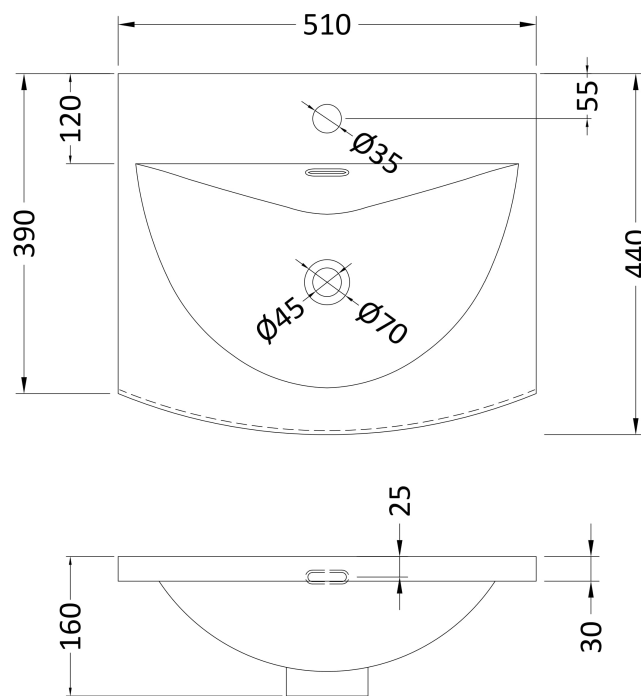

### Product Dimensions

Height (mm):	800
Width (mm):	500
Depth (mm):	383
Nett Weight (kg):	17

### Packaging Dimensions

Height (mm):	835
Width (mm):	520
Depth (mm):	375
Gross Weight (kg):	17.5

### Outer Box Dimensions (If Applicable)

Height (mm):	
Width (mm):	
Depth (mm):	
Gross Weight (kg):	
Barcode:	5056462660189

### Product Dimensions

Height (mm):	160
Width (mm):	510
Depth (mm):	440
Nett Weight (kg):	9