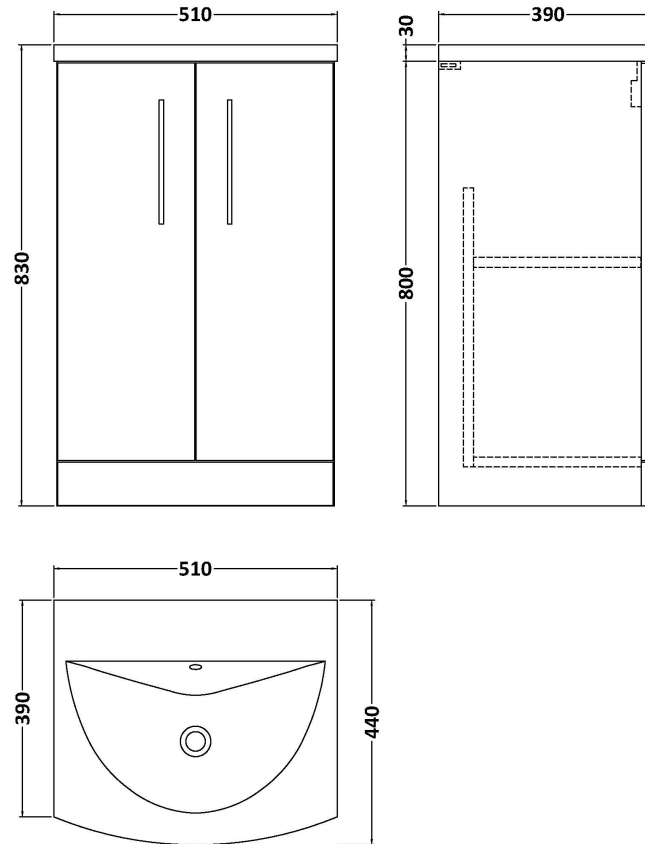

Sales Code: ARN601G

Description: 500 Fs 2-Door Vanity & Basin 4

Packaging Details

Barcode: 5056462680347