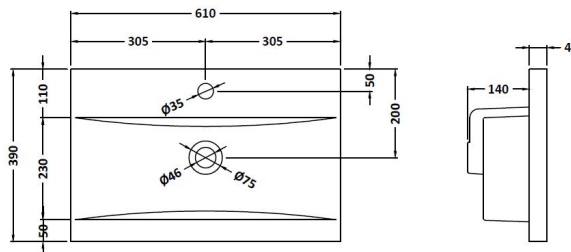

### Product Dimensions

Height (mm):	800
Width (mm):	600
Depth (mm):	383
Nett Weight (kg):	19.5

### Packaging Dimensions

Height (mm):	835
Width (mm):	620
Depth (mm):	375
Gross Weight (kg):	20

### Outer Box Dimensions (If Applicable)

Height (mm):	
Width (mm):	
Depth (mm):	
Gross Weight (kg):	
Barcode:	5056462660202

### Product Dimensions

Height (mm):	180
Width (mm):	610
Depth (mm):	390
Nett Weight (kg):	11