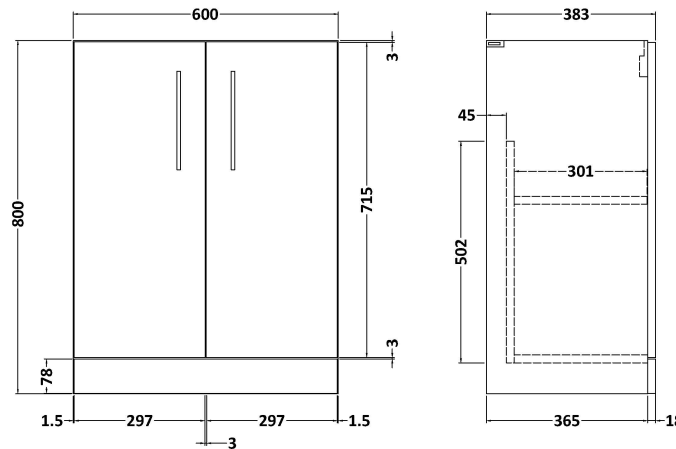

### Product Dimensions

Height (mm):	800
Width (mm):	600
Depth (mm):	383
Nett Weight (kg):	19.5

### Packaging Dimensions

Height (mm):	835
Width (mm):	620
Depth (mm):	375
Gross Weight (kg):	20

### Product Dimensions

Height (mm):	390
Width (mm):	1205
Depth (mm):	175
Nett Weight (kg):	27

### Packaging Dimensions

Height (mm):	205
Width (mm):	1270
Depth (mm):	510
Gross Weight (kg):	27