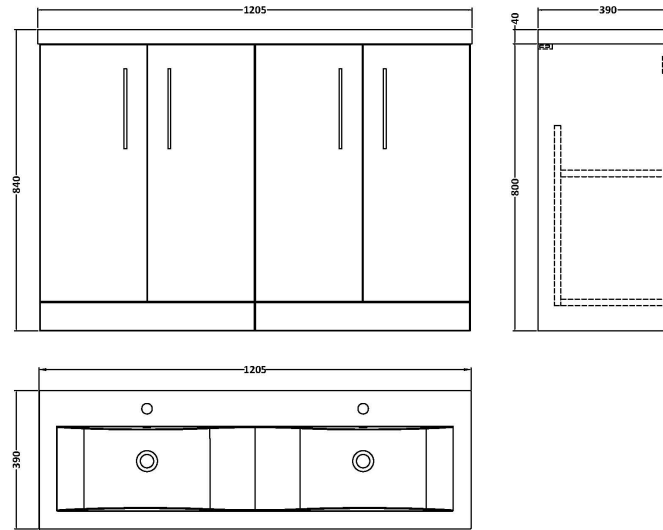

Sales Code: ARN603F

Description: 1200 Fs 4-Door Vanity & Double Basin

Packaging Details

Barcode: 5056462669564