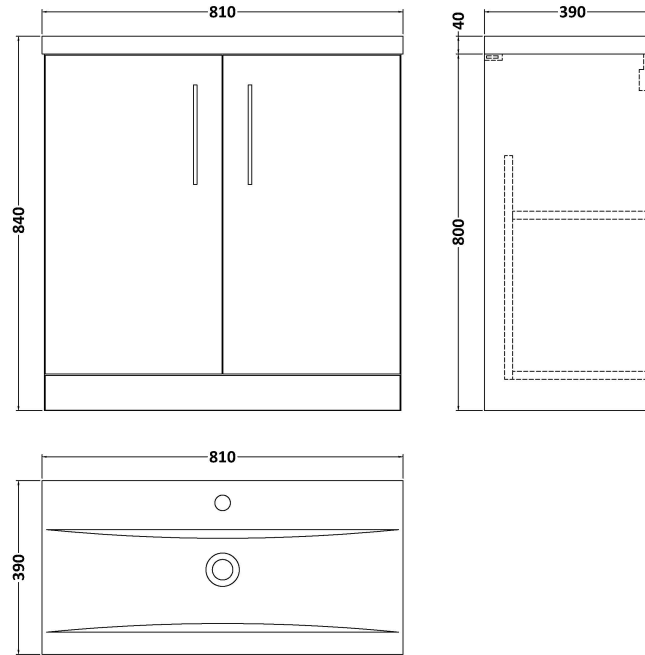

Sales Code: ARN605A

Description: 800 Fs 2-Door Vanity & Basin 1

Packaging Details

Barcode: 5056462616872

Sales Code: NVF605N

Description: 800 Fs 2-Door Unit (365 Deep)

Product Dimensions

Height (mm):	800
Width (mm):	800
Depth (mm):	383
Nett Weight (kg):	25.5

Packaging Dimensions

Height (mm):	835
Width (mm):	820
Depth (mm):	375
Gross Weight (kg):	26

Packaging Data

Box Colour:	Brown Cardboard Box
Box Qty:	1
Label Size:	100 x 50
Label Colour:	White Label
Label Qty:	2

Outer Box Dimensions (If Applicable)

Height (mm):	
Width (mm):	
Depth (mm):	
Gross Weight (kg):	
Barcode:	5056462660226

Product Details

Country of Origin:	United Kingdom
Fitting Instruction:	No
CE & UKCA:	N/A
FSC Certified Materials:	Yes
Colour:	Black Woodgrain
Construction Method:	Cam & Wood Dowel
Construction Type:	Rigid
Cabinet Finish:	MFC Textured Woodgrain
Fascia Finish:	MFC Textured Woodgrain
Cabinet Thickness (mm):	18
Fascia Thickness (mm):	18
Drawer Included:	No
Drawer Type:	Not Applicable
No of Shelves:	1
Hinge Type:	95 Degree Clip-On Soft Close
Hinge Included:	Yes, Supplied
Adjustable Legs:	No, Not Required
Fixings Included:	Yes
Handle Style:	Contemporary
Waste Shroud:	No
Handle Included:	Yes, Supplied
Handle Type:	D-Shape

Sales Code: NVM015

Description: 800 Mid Edged Basin 1 Th

Product Dimensions

Height (mm):	180
Width (mm):	810
Depth (mm):	390
Nett Weight (kg):	15

Packaging Dimensions

Height (mm):	210
Width (mm):	410
Depth (mm):	830
Gross Weight (kg):	15