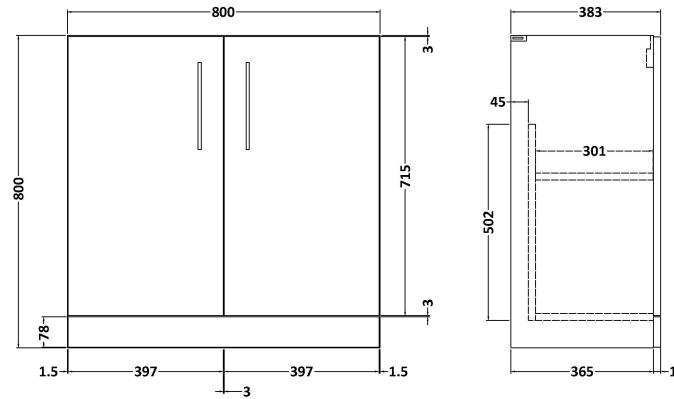

Sales Code: ARN605A

Description: 800 Fs 2-Door Vanity & Basin 1

Packaging Details

Barcode: 5056462616872

Sales Code: NVF605N

Description: 800 Fs 2-Door Unit (365 Deep)

Product Dimensions

Height (mm):	800
Width (mm):	800
Depth (mm):	383
Nett Weight (kg):	25.5

Packaging Dimensions

Height (mm):	835
Width (mm):	820
Depth (mm):	375
Gross Weight (kg):	26

Packaging Data

Box Colour:	Brown Cardboard Box
Box Qty:	1
Label Size:	100 x 50
Label Colour:	White Label
Label Qty:	2

Sales Code: NVM015

Description: 800 Mid Edged Basin 1 Th

Product Dimensions

Height (mm):	180
Width (mm):	810
Depth (mm):	390
Nett Weight (kg):	15

Packaging Dimensions

Height (mm):	210
Width (mm):	410
Depth (mm):	830
Gross Weight (kg):	15

Packaging Data

Box Colour:	Brown Cardboard Box
Box Qty:	1
Label Size:	100 x 50
Label Colour:	White Label
Label Qty:	2

Outer Box Dimensions (If Applicable)

Height (mm):	
Width (mm):	
Depth (mm):	
Gross Weight (kg):	
Barcode:	5055369043422