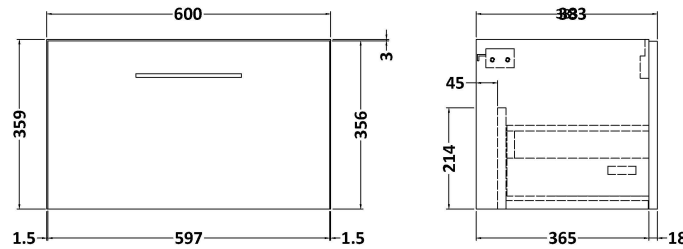

Packaging Dimensions

Height (mm):	25
Width (mm):	610
Depth (mm):	455
Gross Weight (kg):	2

Packaging Data

Box Colour:	Brown Cardboard Box
Box Qty:	1
Label Size:	100 x 50
Label Colour:	White Label
Label Qty:	1

Outer Box Dimensions (If Applicable)

Height (mm):	
Width (mm):	
Depth (mm):	
Gross Weight (kg):	
Barcode:	5056462624433

Product Details

Country of Origin:	United Kingdom
Fitting Instruction:	No
CE & UKCA:	N/A
FSC Certified Materials:	Yes
Colour:	Matt Carrera Marble
Construction Method:	Not Applicable
Construction Type:	Not Applicable
Cabinet Finish:	Not Applicable
Fascia Finish:	MFC Laminated
Cabinet Thickness (mm):	
Fascia Thickness (mm):	22
Drawer Included:	No
Drawer Type:	Not Applicable
No of Shelves:	0
Hinge Type:	Not Applicable
Hinge Included:	No
Adjustable Legs:	No, Not Required
Fixings Included:	No
Handle Style:	Not Applicable
Waste Shroud:	Not Applicable
Handle Included:	No
Handle Type:	Not Applicable

Sales Code: NVF622N

Description: 600 Single Drawer Unit (365 Deep)

Product Dimensions

Height (mm):	359
Width (mm):	600
Depth (mm):	383
Nett Weight (kg):	13

Packaging Dimensions

Height (mm):	391
Width (mm):	632
Depth (mm):	391
Gross Weight (kg):	13.5

Packaging Data

Box Colour:	Brown Cardboard Box
Box Qty:	1
Label Size:	100 x 50
Label Colour:	White Label
Label Qty:	2

Outer Box Dimensions (If Applicable)

Height (mm):	
Width (mm):	
Depth (mm):	
Gross Weight (kg):	
Barcode:	5056462660820