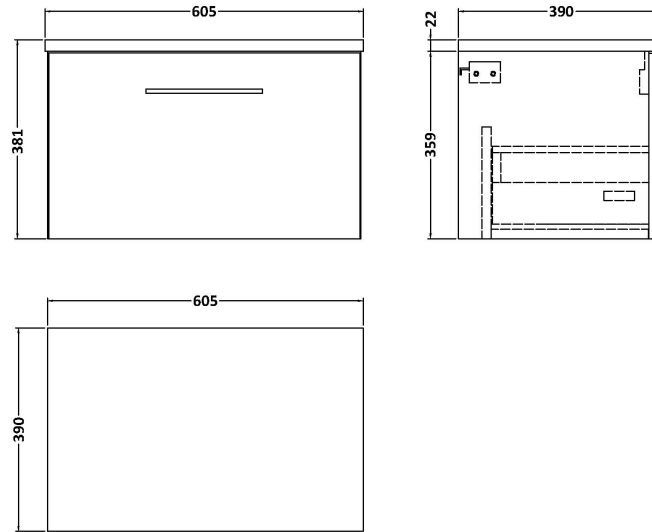

Sales Code: ARN622LCM

Description: 600 Wh 1-Drawer Vanity & Laminate Top

Packaging Details

Barcode: 5056678455340

Sales Code: LCM600

Description: Laminate Worktop 605X390x22mm

Product Dimensions

Height (mm):	22
Width (mm):	605
Depth (mm):	390
Nett Weight (kg):	2

Packaging Dimensions

Height (mm):	25
Width (mm):	610
Depth (mm):	455
Gross Weight (kg):	2

Packaging Data

Box Colour:	Brown Cardboard Box
Box Qty:	1
Label Size:	100 x 50
Label Colour:	White Label
Label Qty:	1

Sales Code: NVF622N

Description: 600 Single Drawer Unit (365 Deep)

Product Dimensions

Height (mm):	359
Width (mm):	600
Depth (mm):	383
Nett Weight (kg):	13

Packaging Dimensions

Height (mm):	391
Width (mm):	632
Depth (mm):	391
Gross Weight (kg):	13.5

Packaging Data

Box Colour:	Brown Cardboard Box
Box Qty:	1
Label Size:	100 x 50
Label Colour:	White Label
Label Qty:	2

Outer Box Dimensions (If Applicable)

Height (mm):	
Width (mm):	
Depth (mm):	
Gross Weight (kg):	
Barcode:	5056462660820