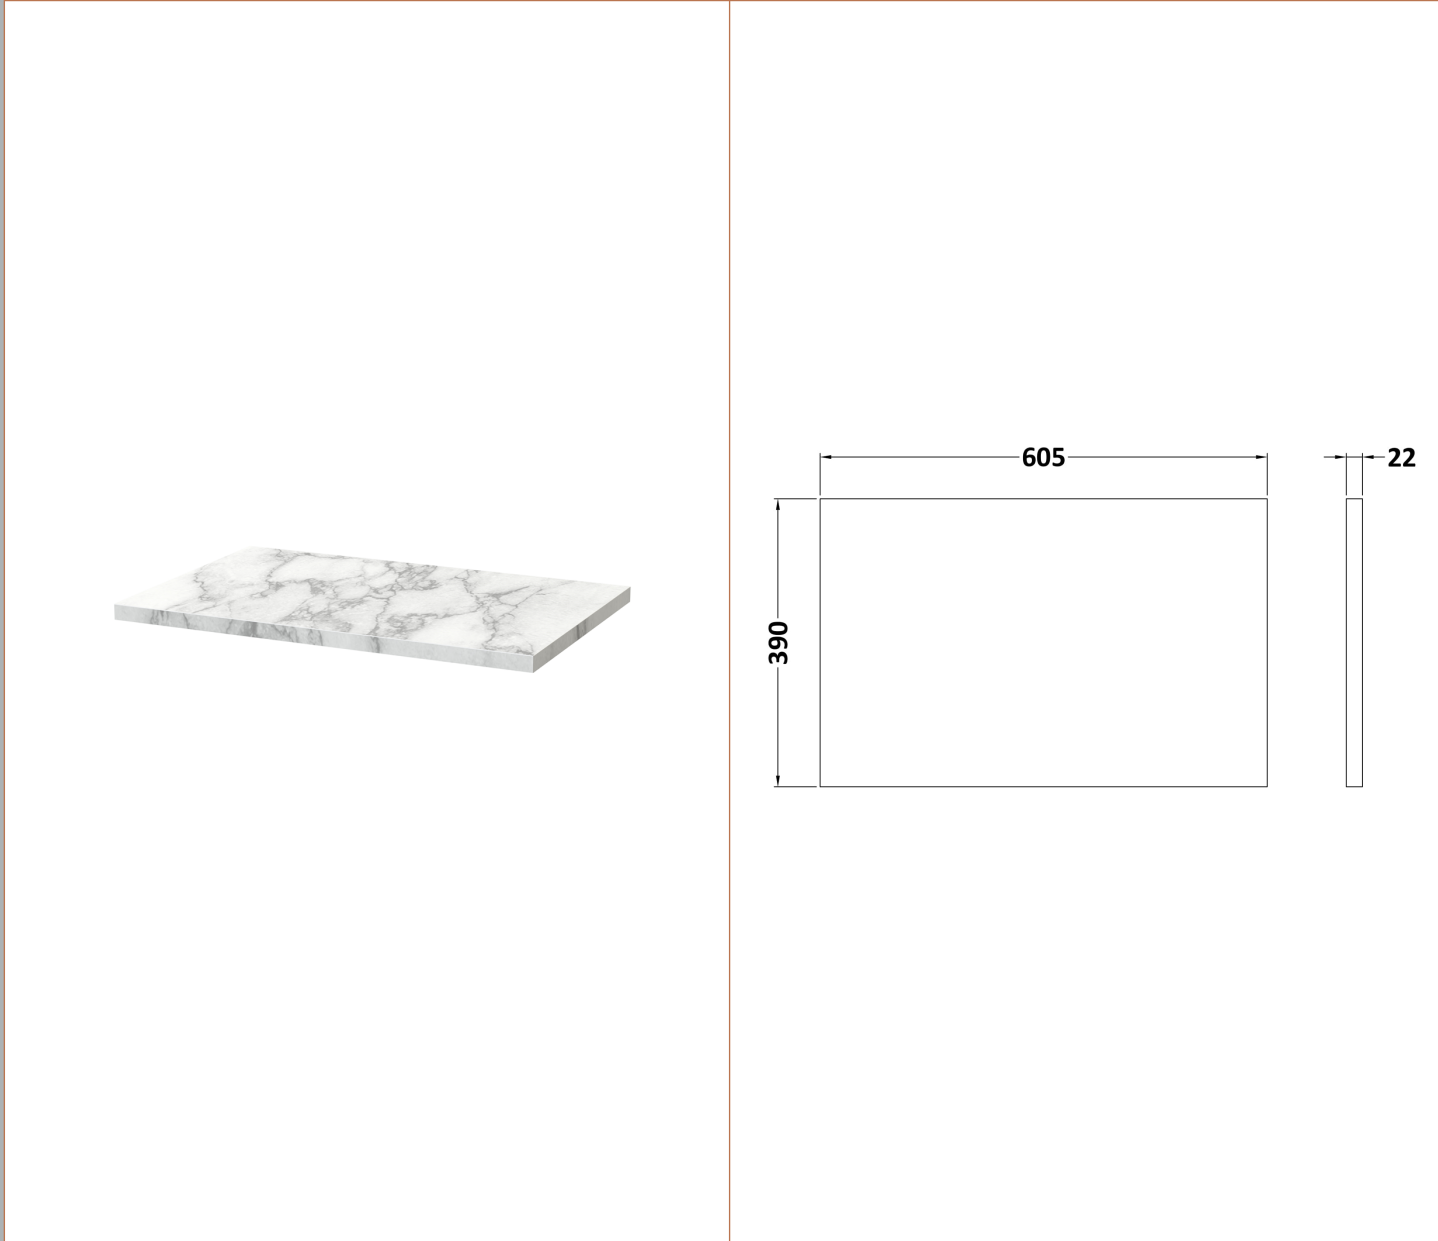

Sales Code: ARN622LCM

Description: 600 Wh 1-Drawer Vanity & Laminate Top

Packaging Details

Barcode: 5056678455340

Sales Code: LCM600

Description: Laminate Worktop 605X390x22mm

Product Dimensions

Height (mm):	22
Width (mm):	605
Depth (mm):	390
Nett Weight (kg):	2

Packaging Dimensions

Height (mm):	25
Width (mm):	610
Depth (mm):	455
Gross Weight (kg):	2

Packaging Data

Box Colour:	Brown Cardboard Box
Box Qty:	1
Label Size:	100 x 50
Label Colour:	White Label
Label Qty:	1

Sales Code: NVF622N

Description: 600 Single Drawer Unit (365 Deep)

Product Dimensions

Height (mm):	359
Width (mm):	600
Depth (mm):	383
Nett Weight (kg):	13

Packaging Dimensions

Height (mm):	391
Width (mm):	632
Depth (mm):	391
Gross Weight (kg):	13.5

Packaging Data

Box Colour:	Brown Cardboard Box
Box Qty:	1
Label Size:	100 x 50
Label Colour:	White Label
Label Qty:	2

Outer Box Dimensions (If Applicable)

Height (mm):	
Width (mm):	
Depth (mm):	
Gross Weight (kg):	
Barcode:	5056462660820