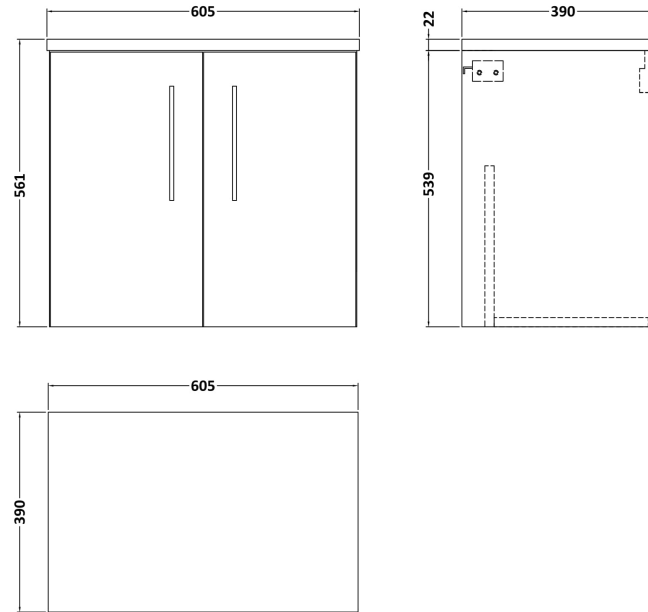

Sales Code: ARN623LSB

Description: 600 Wh 2-Door Vanity & Laminate Top

Packaging Details

Barcode: 5056462668055

Sales Code: NVF623N

Description: 600 Wh 2-Door Unit (365 Deep)

Product Dimensions

Height (mm):	540
Width (mm):	600
Depth (mm):	383
Nett Weight (kg):	14.2

Packaging Dimensions

Height (mm):	560
Width (mm):	620
Depth (mm):	405
Gross Weight (kg):	14.7

Packaging Data

Box Colour:	Brown Cardboard Box
Box Qty:	1
Label Size:	100 x 50
Label Colour:	White Label
Label Qty:	2

Sales Code: LSB600

Description: Laminate Worktop 605X390x22mm

Product Dimensions

Height (mm):	22
Width (mm):	605
Depth (mm):	390
Nett Weight (kg):	2

Packaging Dimensions

Height (mm):	25
Width (mm):	610
Depth (mm):	455
Gross Weight (kg):	2

Packaging Data

Box Colour:	Brown Cardboard Box
Box Qty:	1
Label Size:	100 x 50
Label Colour:	White Label
Label Qty:	1

Outer Box Dimensions (If Applicable)

Height (mm):	
Width (mm):	
Depth (mm):	
Gross Weight (kg):	
Barcode:	5056211874171