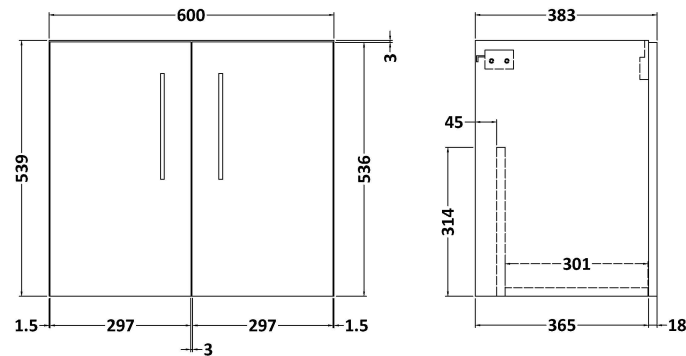

Sales Code: ARN623LSW

Description: 600 Wh 2-Door Vanity & Laminate Top

Packaging Details

Barcode: 5056462668048

Sales Code: NVF623N

Description: 600 Wh 2-Door Unit (365 Deep)

Product Dimensions

Height (mm):	540
Width (mm):	600
Depth (mm):	383
Nett Weight (kg):	14.2

Packaging Dimensions

Height (mm):	560
Width (mm):	620
Depth (mm):	405
Gross Weight (kg):	14.7

Packaging Data

Box Colour:	Brown Cardboard Box
Box Qty:	1
Label Size:	100 x 50
Label Colour:	White Label
Label Qty:	2

Sales Code: LSW600

Description: Laminate Worktop 605X390x22mm

Product Dimensions

Height (mm):	22
Width (mm):	605
Depth (mm):	390
Nett Weight (kg):	2

Packaging Dimensions

Height (mm):	25
Width (mm):	610
Depth (mm):	455
Gross Weight (kg):	2

Packaging Data

Box Colour:	Brown Cardboard Box
Box Qty:	1
Label Size:	100 x 50
Label Colour:	White Label
Label Qty:	1

Outer Box Dimensions (If Applicable)

Height (mm):	
Width (mm):	
Depth (mm):	
Gross Weight (kg):	
Barcode:	5056211874188