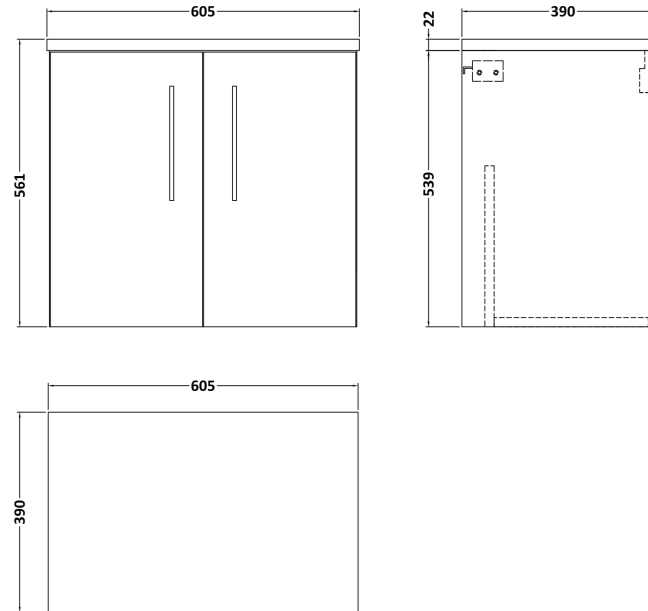

Sales Code: ARN623LSW

Description: 600 Wh 2-Door Vanity & Laminate Top

Packaging Details

Barcode: 5056462668048

Sales Code: NVF623N

Description: 600 Wh 2-Door Unit (365 Deep)

Product Dimensions

Height (mm):	540
Width (mm):	600
Depth (mm):	383
Nett Weight (kg):	14.2

Packaging Dimensions

Height (mm):	560
Width (mm):	620
Depth (mm):	405
Gross Weight (kg):	14.7

Packaging Data

Box Colour:	Brown Cardboard Box
Box Qty:	1
Label Size:	100 x 50
Label Colour:	White Label
Label Qty:	2

Sales Code: LSW600

Description: Laminate Worktop 605X390x22mm

Product Dimensions

Height (mm):	22
Width (mm):	605
Depth (mm):	390
Nett Weight (kg):	2

Packaging Dimensions

Height (mm):	25
Width (mm):	610
Depth (mm):	455
Gross Weight (kg):	2

Packaging Data

Box Colour:	Brown Cardboard Box
Box Qty:	1
Label Size:	100 x 50
Label Colour:	White Label
Label Qty:	1

Outer Box Dimensions (If Applicable)

Height (mm):	
Width (mm):	
Depth (mm):	
Gross Weight (kg):	
Barcode:	5056211874188