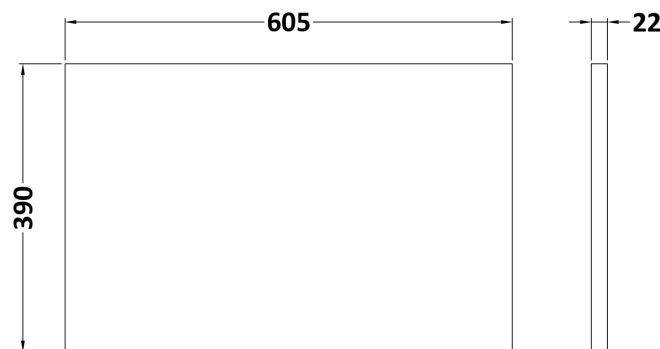

Sales Code: ARN623LSW

Description: 600 Wh 2-Door Vanity & Laminate Top

Packaging Details

Barcode: 5056462668048

Sales Code: NVF623N

Description: 600 Wh 2-Door Unit (365 Deep)

Product Dimensions

Height (mm):	540
Width (mm):	600
Depth (mm):	383
Nett Weight (kg):	14.2

Packaging Dimensions

Height (mm):	560
Width (mm):	620
Depth (mm):	405
Gross Weight (kg):	14.7

Packaging Data

Box Colour:	Brown Cardboard Box
Box Qty:	1
Label Size:	100 x 50
Label Colour:	White Label
Label Qty:	2

Sales Code: LSW600

Description: Laminate Worktop 605X390x22mm

Product Dimensions

Height (mm):	22
Width (mm):	605
Depth (mm):	390
Nett Weight (kg):	2

Packaging Dimensions

Height (mm):	25
Width (mm):	610
Depth (mm):	455
Gross Weight (kg):	2

Packaging Data

Box Colour:	Brown Cardboard Box
Box Qty:	1
Label Size:	100 x 50
Label Colour:	White Label
Label Qty:	1

Outer Box Dimensions (If Applicable)

Height (mm):	
Width (mm):	
Depth (mm):	
Gross Weight (kg):	
Barcode:	5056211874188