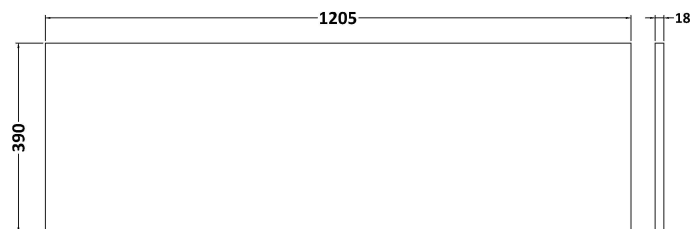

### Product Dimensions

Height (mm):	540
Width (mm):	600
Depth (mm):	383
Nett Weight (kg):	14.2

### Packaging Dimensions

Height (mm):	560
Width (mm):	620
Depth (mm):	405
Gross Weight (kg):	14.7

### Outer Box Dimensions (If Applicable)

Height (mm):	
Width (mm):	
Depth (mm):	
Gross Weight (kg):	
Barcode:	5056462660264

Sales Code: MWD620N

Description: 1200 Worktop (1205X390x18mm)

**Product Dimensions**

Height (mm):	18
Width (mm):	1205
Depth (mm):	390
Nett Weight (kg):	4.5

**Packaging Dimensions**

Height (mm):	25
Width (mm):	1225
Depth (mm):	410
Gross Weight (kg):	5