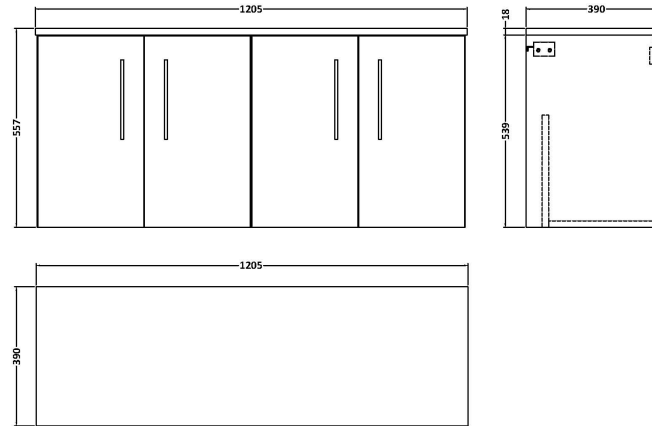

Sales Code: ARN623W2

Description: 1200 Wh 4-Door Vanity & Worktop

Packaging Details

Barcode: 5056462670218