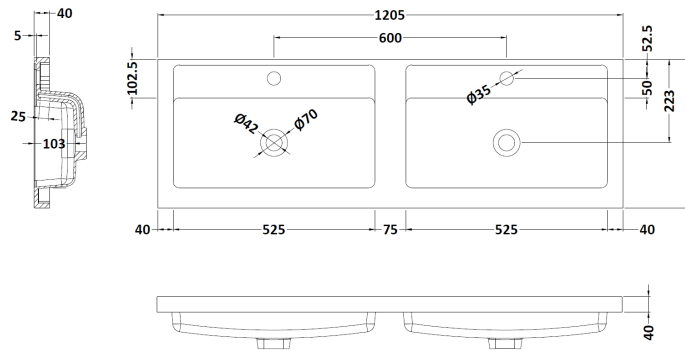

### Packaging Details

Barcode: 5056462670416

**Sales Code:** NVF624N

**Description:** 600 Wh 2-Drawer Unit (365 Deep)

**Product Dimensions**

Height (mm):	540
Width (mm):	600
Depth (mm):	383
Nett Weight (kg):	21.5

**Packaging Dimensions**

Height (mm):	560
Width (mm):	520
Depth (mm):	405
Gross Weight (kg):	22

**Packaging Data**

Box Colour:	Brown Cardboard Box
Box Qty:	1
Label Size:	100 x 50
Label Colour:	White Label
Label Qty:	2

### Product Dimensions

Height (mm):	390
Width (mm):	1205
Depth (mm):	157
Nett Weight (kg):	18.12

### Packaging Dimensions

Height (mm):	100
Width (mm):	1205
Depth (mm):	400
Gross Weight (kg):	18.12