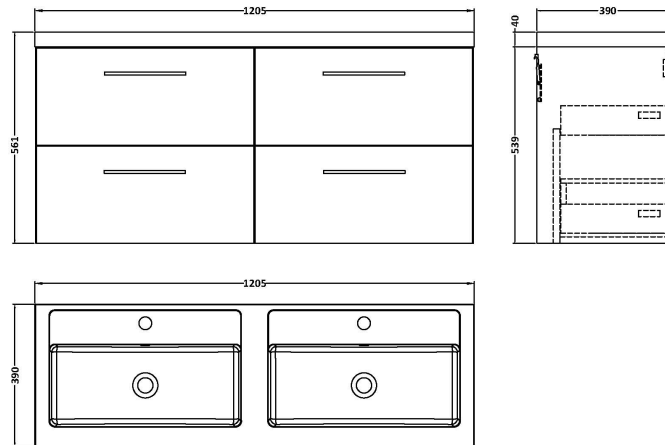

### Packaging Details

Barcode: 5056462670416

**Sales Code:** NVF624N

**Description:** 600 Wh 2-Drawer Unit (365 Deep)

**Product Dimensions**

Height (mm):	540
Width (mm):	600
Depth (mm):	383
Nett Weight (kg):	21.5

**Packaging Dimensions**

Height (mm):	560
Width (mm):	520
Depth (mm):	405
Gross Weight (kg):	22

**Packaging Data**

Box Colour:	Brown Cardboard Box
Box Qty:	1
Label Size:	100 x 50
Label Colour:	White Label
Label Qty:	2

### Product Dimensions

Height (mm):	390
Width (mm):	1205
Depth (mm):	157
Nett Weight (kg):	18.12

### Packaging Dimensions

Height (mm):	100
Width (mm):	1205
Depth (mm):	400
Gross Weight (kg):	18.12