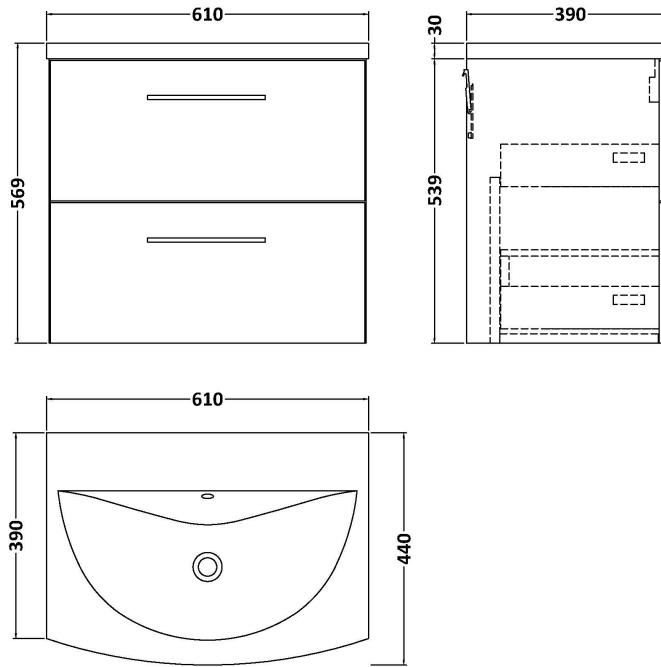

Sales Code: ARN624G

Description: 600 Wh 2-Drawer Vanity & Basin 4

Packaging Details

Barcode: 5056462680897