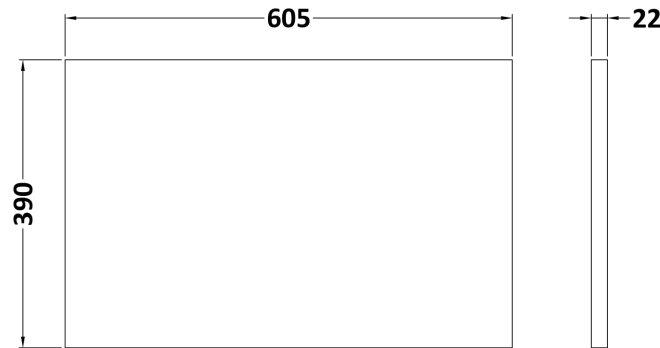

Sales Code: ARN624LCM

Description: 600 Wh 2-Drawer Vanity & Laminate Top

Packaging Details

Barcode: 5056678455364

Sales Code: LCM600

Description: Laminate Worktop 605X390x22mm

Product Dimensions

Height (mm):	22
Width (mm):	605
Depth (mm):	390
Nett Weight (kg):	2

Packaging Dimensions

Height (mm):	25
Width (mm):	610
Depth (mm):	455
Gross Weight (kg):	2

Packaging Data

Box Colour:	Brown Cardboard Box
Box Qty:	1
Label Size:	100 x 50
Label Colour:	White Label
Label Qty:	1

Sales Code: NVF624N

Description: 600 Wh 2-Drawer Unit (365 Deep)

Product Dimensions

Height (mm):	540
Width (mm):	600
Depth (mm):	383
Nett Weight (kg):	21.5

Packaging Dimensions

Height (mm):	560
Width (mm):	520
Depth (mm):	405
Gross Weight (kg):	22

Packaging Data

Box Colour:	Brown Cardboard Box
Box Qty:	1
Label Size:	100 x 50
Label Colour:	White Label
Label Qty:	2

Outer Box Dimensions (If Applicable)

Height (mm):	
Width (mm):	
Depth (mm):	
Gross Weight (kg):	
Barcode:	5056462660288