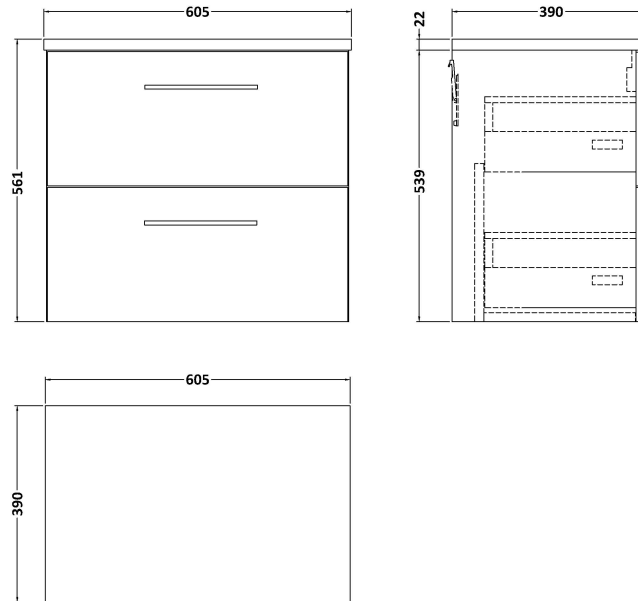

Sales Code: ARN624LCM

Description: 600 Wh 2-Drawer Vanity & Laminate Top

Packaging Details

Barcode: 5056678455364

Sales Code: LCM600

Description: Laminate Worktop 605X390x22mm

Product Dimensions

Height (mm):	22
Width (mm):	605
Depth (mm):	390
Nett Weight (kg):	2

Packaging Dimensions

Height (mm):	25
Width (mm):	610
Depth (mm):	455
Gross Weight (kg):	2

Packaging Data

Box Colour:	Brown Cardboard Box
Box Qty:	1
Label Size:	100 x 50
Label Colour:	White Label
Label Qty:	1

Sales Code: NVF624N

Description: 600 Wh 2-Drawer Unit (365 Deep)

Product Dimensions

Height (mm):	540
Width (mm):	600
Depth (mm):	383
Nett Weight (kg):	21.5

Packaging Dimensions

Height (mm):	560
Width (mm):	520
Depth (mm):	405
Gross Weight (kg):	22

Packaging Data

Box Colour:	Brown Cardboard Box
Box Qty:	1
Label Size:	100 x 50
Label Colour:	White Label
Label Qty:	2

Outer Box Dimensions (If Applicable)

Height (mm):	
Width (mm):	
Depth (mm):	
Gross Weight (kg):	
Barcode:	5056462660288