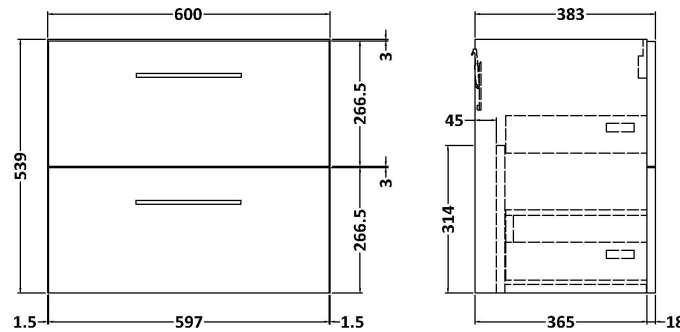

Sales Code: ARN624LCM

Description: 600 Wh 2-Drawer Vanity & Laminate Top

Packaging Details

Barcode: 5056678455364

Sales Code: LCM600

Description: Laminate Worktop 605X390x22mm

Product Dimensions

Height (mm):	22
Width (mm):	605
Depth (mm):	390
Nett Weight (kg):	2

Packaging Dimensions

Height (mm):	25
Width (mm):	610
Depth (mm):	455
Gross Weight (kg):	2

Packaging Data

Box Colour:	Brown Cardboard Box
Box Qty:	1
Label Size:	100 x 50
Label Colour:	White Label
Label Qty:	1

Sales Code: NVF624N

Description: 600 Wh 2-Drawer Unit (365 Deep)

Product Dimensions

Height (mm):	540
Width (mm):	600
Depth (mm):	383
Nett Weight (kg):	21.5

Packaging Dimensions

Height (mm):	560
Width (mm):	520
Depth (mm):	405
Gross Weight (kg):	22

Packaging Data

Box Colour:	Brown Cardboard Box
Box Qty:	1
Label Size:	100 x 50
Label Colour:	White Label
Label Qty:	2

Outer Box Dimensions (If Applicable)

Height (mm):	
Width (mm):	
Depth (mm):	
Gross Weight (kg):	
Barcode:	5056462660288