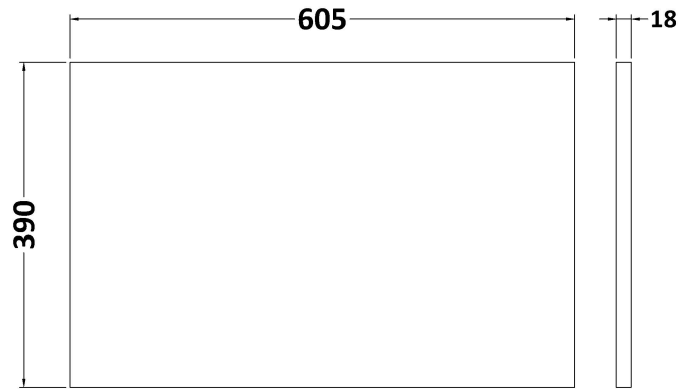

Packaging Dimensions

Height (mm):	560
Width (mm):	520
Depth (mm):	405
Gross Weight (kg):	22

Packaging Data

Box Colour:	Brown Cardboard Box
Box Qty:	1
Label Size:	100 x 50
Label Colour:	White Label
Label Qty:	2

Outer Box Dimensions (If Applicable)

Height (mm):	
Width (mm):	
Depth (mm):	
Gross Weight (kg):	
Barcode:	5056462660288

Product Details

Country of Origin:	United Kingdom
Fitting Instruction:	No
CE & UKCA:	N/A
FSC Certified Materials:	Yes
Colour:	Black Woodgrain
Construction Method:	Cam & Wood Dowel
Construction Type:	Rigid
Cabinet Finish:	MFC Textured Woodgrain
Fascia Finish:	MFC Textured Woodgrain
Cabinet Thickness (mm):	18
Fascia Thickness (mm):	18
Drawer Included:	Yes
Drawer Type:	80mm High Metal S/C Inc Galler
No of Shelves:	0
Hinge Type:	Not Applicable
Hinge Included:	Not Applicable
Adjustable Legs:	No, Not Required
Fixings Included:	Yes
Handle Style:	Contemporary
Waste Shroud:	Yes
Handle Included:	Yes, Supplied
Handle Type:	D-Shape

Sales Code: MWD660N

Description: 600 Worktop (605X390x18mm)

Product Dimensions

Height (mm):	18
Width (mm):	605
Depth (mm):	390
Nett Weight (kg):	2.5

Packaging Dimensions

Height (mm):	25
Width (mm):	625
Depth (mm):	410
Gross Weight (kg):	3

Packaging Data

Box Colour:	Brown Cardboard Box
Box Qty:	1
Label Size:	50 x 100
Label Colour:	White Label
Label Qty:	2

Outer Box Dimensions (If Applicable)

Height (mm):	
Width (mm):	
Depth (mm):	
Gross Weight (kg):	
Barcode:	5056462660387