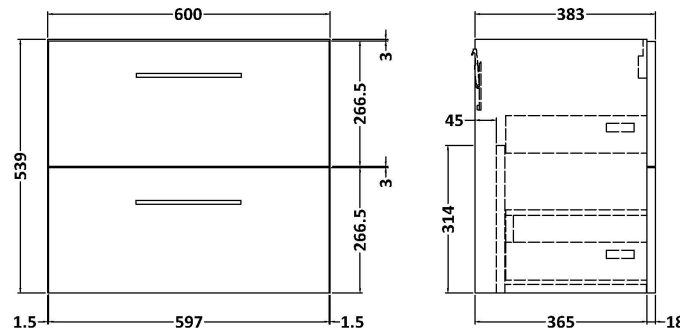

Sales Code: ARN624W

Description: 600 Wh 2-Drawer Vanity & Worktop

Packaging Details

Barcode: 5056462668451

Sales Code: NVF624N

Description: 600 Wh 2-Drawer Unit (365 Deep)

Product Dimensions

Height (mm):	540
Width (mm):	600
Depth (mm):	383
Nett Weight (kg):	21.5

Packaging Dimensions

Height (mm):	560
Width (mm):	520
Depth (mm):	405
Gross Weight (kg):	22

Packaging Data

Box Colour:	Brown Cardboard Box
Box Qty:	1
Label Size:	100 x 50
Label Colour:	White Label
Label Qty:	2

Sales Code: MWD660N

Description: 600 Worktop (605X390x18mm)

Product Dimensions

Height (mm):	18
Width (mm):	605
Depth (mm):	390
Nett Weight (kg):	2.5

Packaging Dimensions

Height (mm):	25
Width (mm):	625
Depth (mm):	410
Gross Weight (kg):	3

Packaging Data

Box Colour:	Brown Cardboard Box
Box Qty:	1
Label Size:	50 x 100
Label Colour:	White Label
Label Qty:	2

Outer Box Dimensions (If Applicable)

Height (mm):	
Width (mm):	
Depth (mm):	
Gross Weight (kg):	
Barcode:	5056462660387