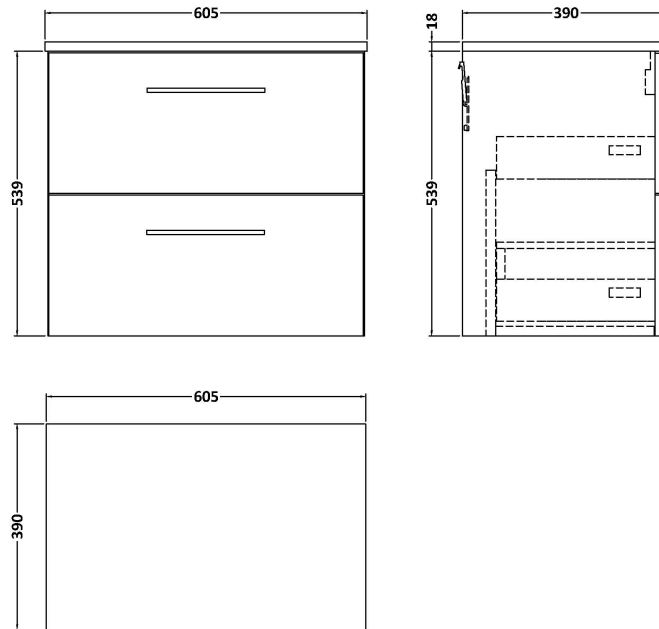

Sales Code: ARN624W

Description: 600 Wh 2-Drawer Vanity & Worktop

Packaging Details

Barcode: 5056462668451

Sales Code: NVF624N

Description: 600 Wh 2-Drawer Unit (365 Deep)

Product Dimensions

Height (mm):	540
Width (mm):	600
Depth (mm):	383
Nett Weight (kg):	21.5

Packaging Dimensions

Height (mm):	560
Width (mm):	520
Depth (mm):	405
Gross Weight (kg):	22

Packaging Data

Box Colour:	Brown Cardboard Box
Box Qty:	1
Label Size:	100 x 50
Label Colour:	White Label
Label Qty:	2

Sales Code: MWD660N

Description: 600 Worktop (605X390x18mm)

Product Dimensions

Height (mm):	18
Width (mm):	605
Depth (mm):	390
Nett Weight (kg):	2.5

Packaging Dimensions

Height (mm):	25
Width (mm):	625
Depth (mm):	410
Gross Weight (kg):	3

Packaging Data

Box Colour:	Brown Cardboard Box
Box Qty:	1
Label Size:	50 x 100
Label Colour:	White Label
Label Qty:	2

Outer Box Dimensions (If Applicable)

Height (mm):	
Width (mm):	
Depth (mm):	
Gross Weight (kg):	
Barcode:	5056462660387