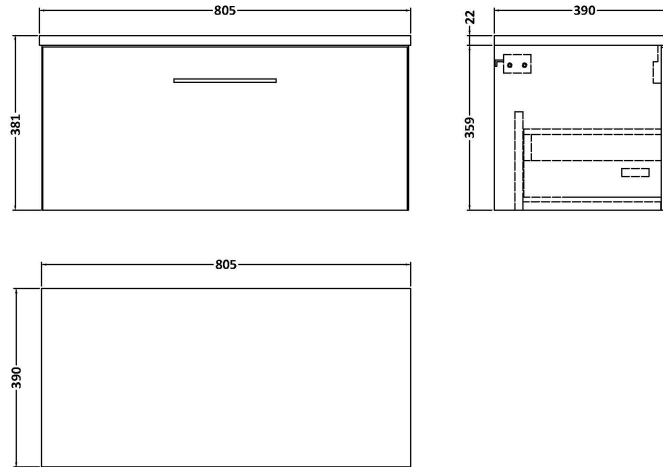

Sales Code: ARN625LCM

Description: 800 Wh 1-Drawer Vanity & Laminate Top

Packaging Details

Barcode: 5056678455371

Sales Code: LCM800

Description: Laminate Worktop 805X390x22mm

Product Dimensions

Height (mm):	22
Width (mm):	805
Depth (mm):	390
Nett Weight (kg):	2.75

Packaging Dimensions

Height (mm):	25
Width (mm):	810
Depth (mm):	455
Gross Weight (kg):	2.75

Packaging Data

Box Colour:	Brown Cardboard Box
Box Qty:	1
Label Size:	100 x 50
Label Colour:	White Label
Label Qty:	1

Sales Code: NVF625N

Description: 800 Single Drawer Unit (365 Deep)

Product Dimensions

Height (mm):	359
Width (mm):	800
Depth (mm):	383
Nett Weight (kg):	17

Packaging Dimensions

Height (mm):	391
Width (mm):	832
Depth (mm):	391
Gross Weight (kg):	17.5

Packaging Data

Box Colour:	Brown Cardboard Box
Box Qty:	1
Label Size:	100 x 50
Label Colour:	White Label
Label Qty:	2

Outer Box Dimensions (If Applicable)

Height (mm):	
Width (mm):	
Depth (mm):	
Gross Weight (kg):	
Barcode:	5056462660899