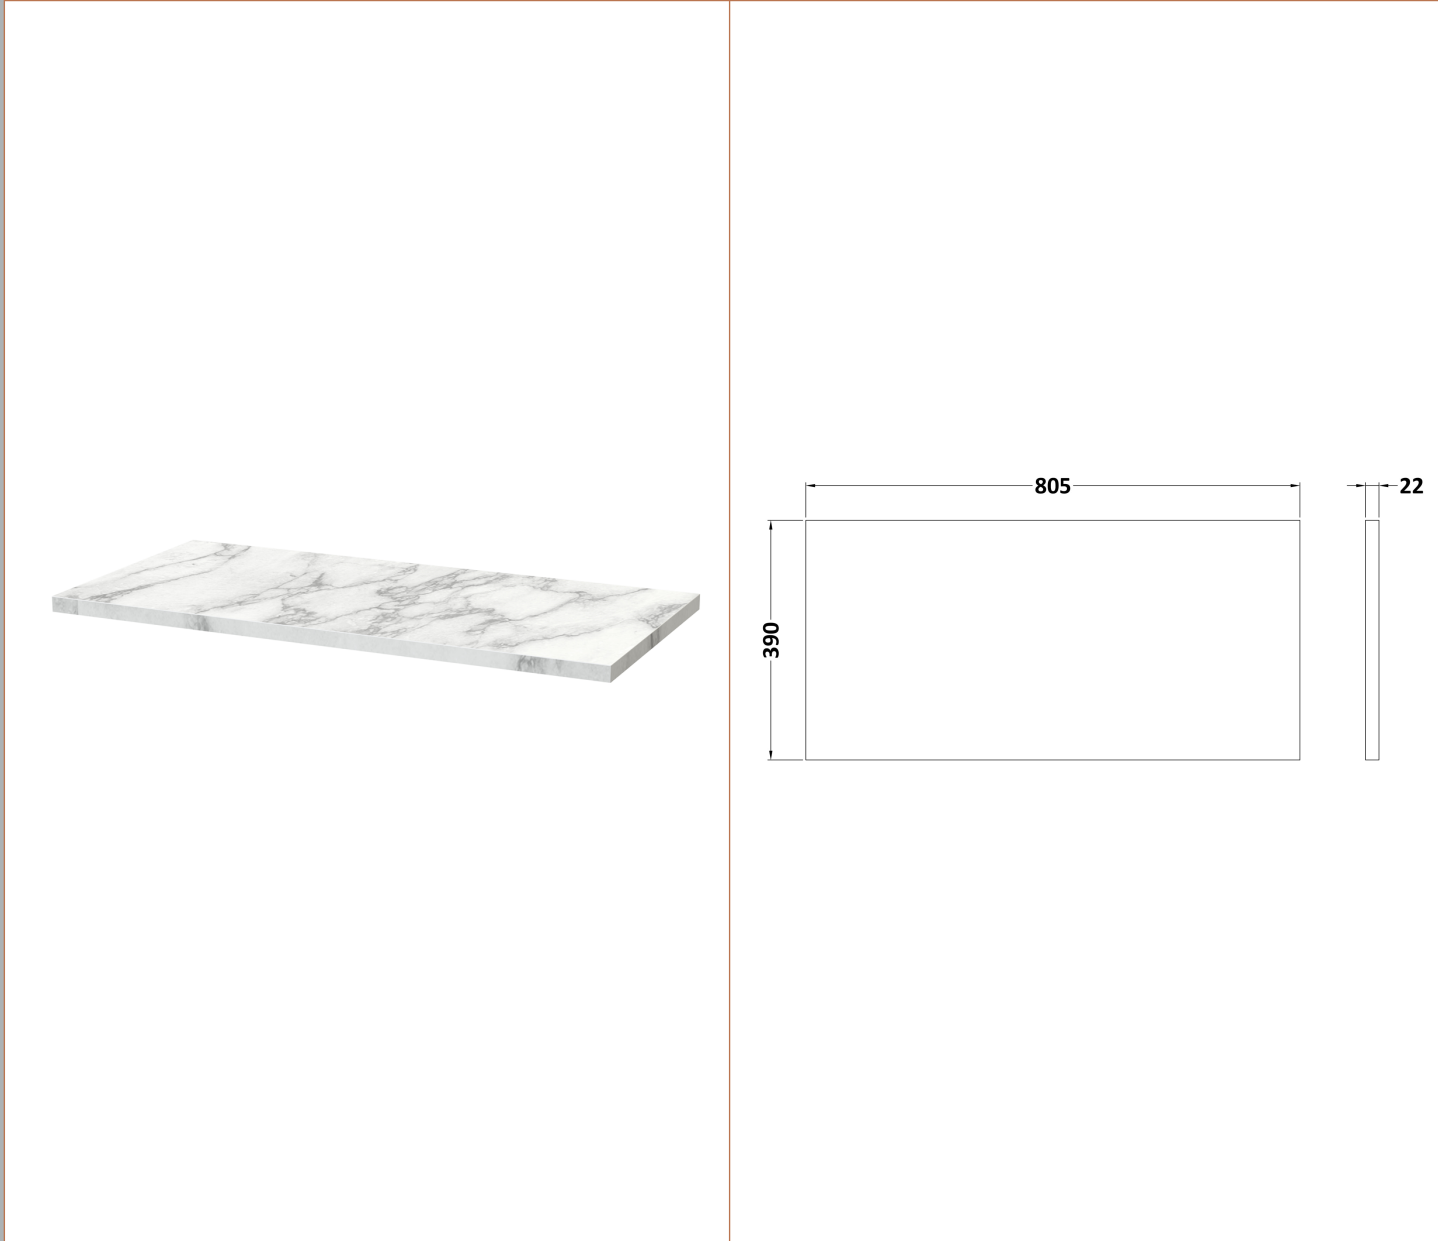

Sales Code: ARN625LCM

Description: 800 Wh 1-Drawer Vanity & Laminate Top

Packaging Details

Barcode: 5056678455371

Sales Code: LCM800

Description: Laminate Worktop 805X390x22mm

Product Dimensions

Height (mm):	22
Width (mm):	805
Depth (mm):	390
Nett Weight (kg):	2.75

Packaging Dimensions

Height (mm):	25
Width (mm):	810
Depth (mm):	455
Gross Weight (kg):	2.75

Packaging Data

Box Colour:	Brown Cardboard Box
Box Qty:	1
Label Size:	100 x 50
Label Colour:	White Label
Label Qty:	1

Sales Code: NVF625N

Description: 800 Single Drawer Unit (365 Deep)

Product Dimensions

Height (mm):	359
Width (mm):	800
Depth (mm):	383
Nett Weight (kg):	17

Packaging Dimensions

Height (mm):	391
Width (mm):	832
Depth (mm):	391
Gross Weight (kg):	17.5

Packaging Data

Box Colour:	Brown Cardboard Box
Box Qty:	1
Label Size:	100 x 50
Label Colour:	White Label
Label Qty:	2

Outer Box Dimensions (If Applicable)

Height (mm):	
Width (mm):	
Depth (mm):	
Gross Weight (kg):	
Barcode:	5056462660899