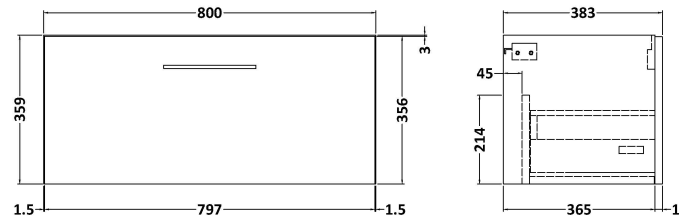

Packaging Dimensions

Height (mm):	25
Width (mm):	810
Depth (mm):	455
Gross Weight (kg):	2.75

Packaging Data

Box Colour:	Brown Cardboard Box
Box Qty:	1
Label Size:	100 x 50
Label Colour:	White Label
Label Qty:	1

Outer Box Dimensions (If Applicable)

Height (mm):	
Width (mm):	
Depth (mm):	
Gross Weight (kg):	
Barcode:	5056462624457

Product Details

Country of Origin:	United Kingdom
Fitting Instruction:	No
CE & UKCA:	N/A
FSC Certified Materials:	Yes
Colour:	Matt Carrera Marble
Construction Method:	Not Applicable
Construction Type:	Not Applicable
Cabinet Finish:	Not Applicable
Fascia Finish:	MFC Laminated
Cabinet Thickness (mm):	
Fascia Thickness (mm):	22
Drawer Included:	No
Drawer Type:	Not Applicable
No of Shelves:	0
Hinge Type:	Not Applicable
Hinge Included:	No
Adjustable Legs:	No, Not Required
Fixings Included:	No
Handle Style:	Not Applicable
Waste Shroud:	Not Applicable
Handle Included:	No
Handle Type:	Not Applicable

Sales Code: NVF625N

Description: 800 Single Drawer Unit (365 Deep)

Product Dimensions

Height (mm):	359
Width (mm):	800
Depth (mm):	383
Nett Weight (kg):	17

Packaging Dimensions

Height (mm):	391
Width (mm):	832
Depth (mm):	391
Gross Weight (kg):	17.5

Packaging Data

Box Colour:	Brown Cardboard Box
Box Qty:	1
Label Size:	100 x 50
Label Colour:	White Label
Label Qty:	2

Outer Box Dimensions (If Applicable)

Height (mm):	
Width (mm):	
Depth (mm):	
Gross Weight (kg):	
Barcode:	5056462660899