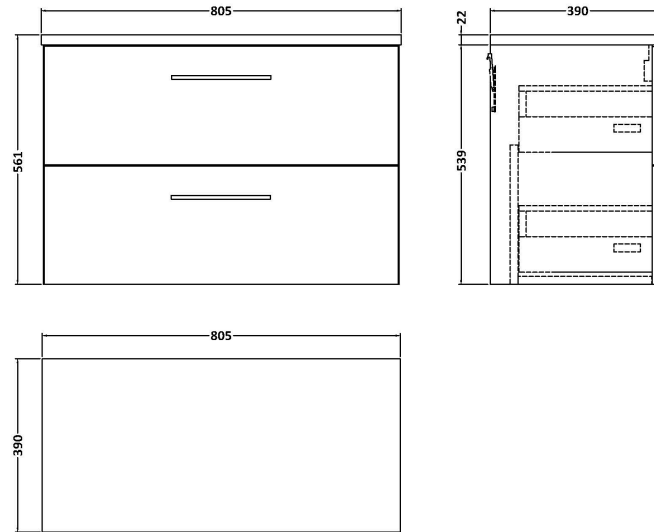

Sales Code: ARN626LCM

Description: 800 Wh 2-Drawer Vanity & Laminate Top

Packaging Details

Barcode: 5056678455388

Sales Code: LCM800

Description: Laminate Worktop 805X390x22mm

Product Dimensions

Height (mm):	22
Width (mm):	805
Depth (mm):	390
Nett Weight (kg):	2.75

Packaging Dimensions

Height (mm):	25
Width (mm):	810
Depth (mm):	455
Gross Weight (kg):	2.75

Packaging Data

Box Colour:	Brown Cardboard Box
Box Qty:	1
Label Size:	100 x 50
Label Colour:	White Label
Label Qty:	1

Sales Code: NVF626N

Description: 800 Wh 2-Drawer Unit (365 Deep)

Product Dimensions

Height (mm):	540
Width (mm):	800
Depth (mm):	383
Nett Weight (kg):	33.5

Packaging Dimensions

Height (mm):	560
Width (mm):	820
Depth (mm):	405
Gross Weight (kg):	34

Packaging Data

Box Colour:	Brown Cardboard Box
Box Qty:	1
Label Size:	100 x 50
Label Colour:	White Label
Label Qty:	2

Outer Box Dimensions (If Applicable)

Height (mm):	
Width (mm):	
Depth (mm):	
Gross Weight (kg):	
Barcode:	5056462660301