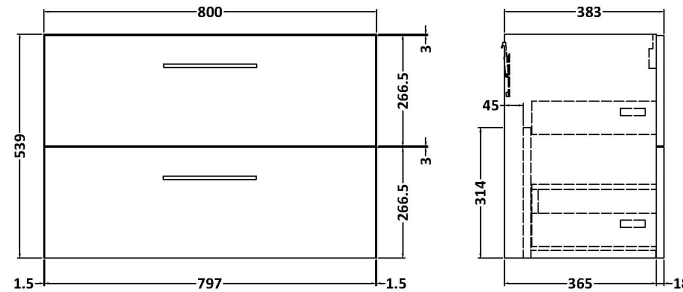

Sales Code: ARN626LCM

Description: 800 Wh 2-Drawer Vanity & Laminate Top

Packaging Details

Barcode: 5056678455388

Sales Code: LCM800

Description: Laminate Worktop 805X390x22mm

Product Dimensions

Height (mm):	22
Width (mm):	805
Depth (mm):	390
Nett Weight (kg):	2.75

Packaging Dimensions

Height (mm):	25
Width (mm):	810
Depth (mm):	455
Gross Weight (kg):	2.75

Packaging Data

Box Colour:	Brown Cardboard Box
Box Qty:	1
Label Size:	100 x 50
Label Colour:	White Label
Label Qty:	1

Sales Code: NVF626N

Description: 800 Wh 2-Drawer Unit (365 Deep)

Product Dimensions

Height (mm):	540
Width (mm):	800
Depth (mm):	383
Nett Weight (kg):	33.5

Packaging Dimensions

Height (mm):	560
Width (mm):	820
Depth (mm):	405
Gross Weight (kg):	34

Packaging Data

Box Colour:	Brown Cardboard Box
Box Qty:	1
Label Size:	100 x 50
Label Colour:	White Label
Label Qty:	2

Outer Box Dimensions (If Applicable)

Height (mm):	
Width (mm):	
Depth (mm):	
Gross Weight (kg):	
Barcode:	5056462660301