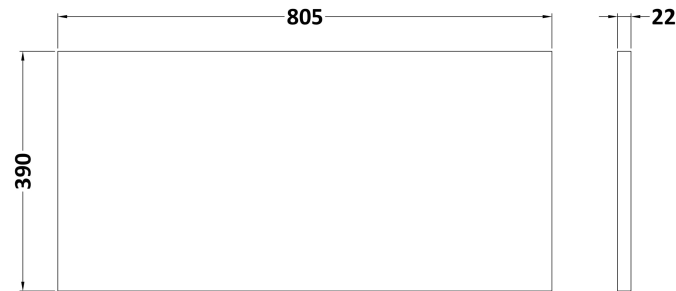

Sales Code: ARN626LCM

Description: 800 Wh 2-Drawer Vanity & Laminate Top

Packaging Details

Barcode: 5056678455388

Sales Code: LCM800

Description: Laminate Worktop 805X390x22mm

Product Dimensions

Height (mm):	22
Width (mm):	805
Depth (mm):	390
Nett Weight (kg):	2.75

Packaging Dimensions

Height (mm):	25
Width (mm):	810
Depth (mm):	455
Gross Weight (kg):	2.75

Packaging Data

Box Colour:	Brown Cardboard Box
Box Qty:	1
Label Size:	100 x 50
Label Colour:	White Label
Label Qty:	1

Sales Code: NVF626N

Description: 800 Wh 2-Drawer Unit (365 Deep)

Product Dimensions

Height (mm):	540
Width (mm):	800
Depth (mm):	383
Nett Weight (kg):	33.5

Packaging Dimensions

Height (mm):	560
Width (mm):	820
Depth (mm):	405
Gross Weight (kg):	34

Packaging Data

Box Colour:	Brown Cardboard Box
Box Qty:	1
Label Size:	100 x 50
Label Colour:	White Label
Label Qty:	2

Outer Box Dimensions (If Applicable)

Height (mm):	
Width (mm):	
Depth (mm):	
Gross Weight (kg):	
Barcode:	5056462660301