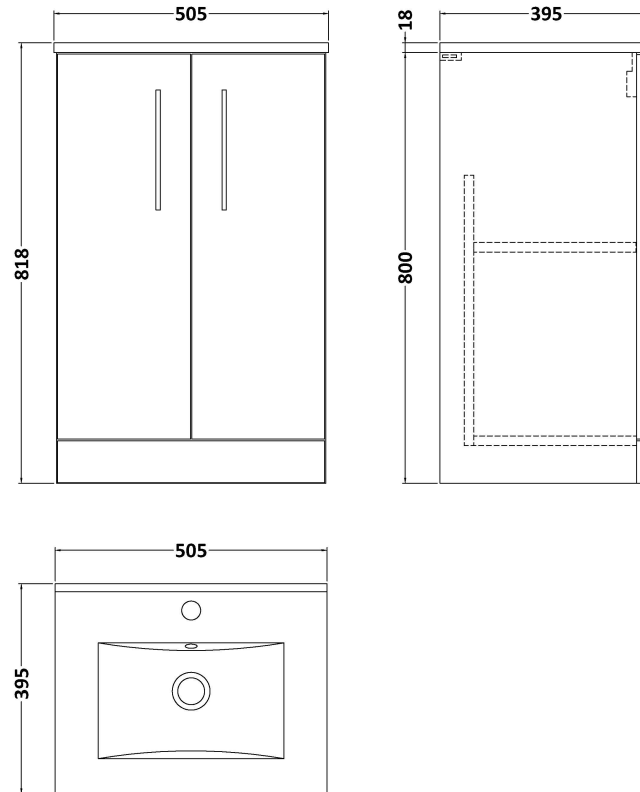

Sales Code: ARN801B

Description: 500 Fs 2-Door Vanity & Basin 2

Packaging Details

Barcode: 5056462664057