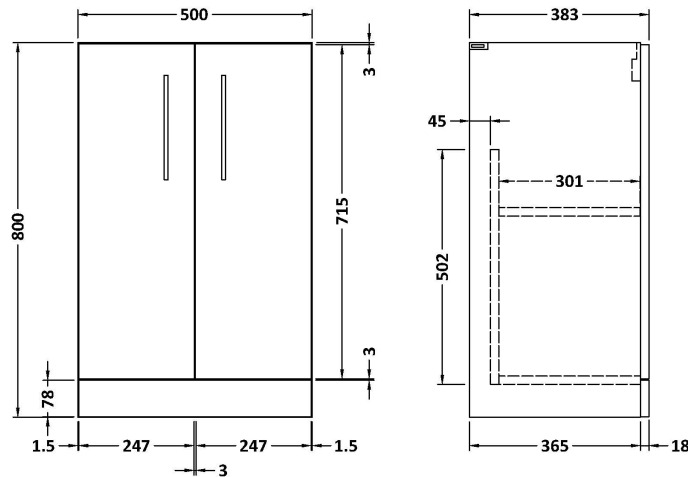

### Product Dimensions

Height (mm):	800
Width (mm):	500
Depth (mm):	383
Nett Weight (kg):	17.5

### Packaging Dimensions

Height (mm):	835
Width (mm):	520
Depth (mm):	375
Gross Weight (kg):	18

### Product Dimensions

Height (mm):	170
Width (mm):	500
Depth (mm):	390
Nett Weight (kg):	9

### Packaging Dimensions

Height (mm):	400
Width (mm):	520
Depth (mm):	200
Gross Weight (kg):	9