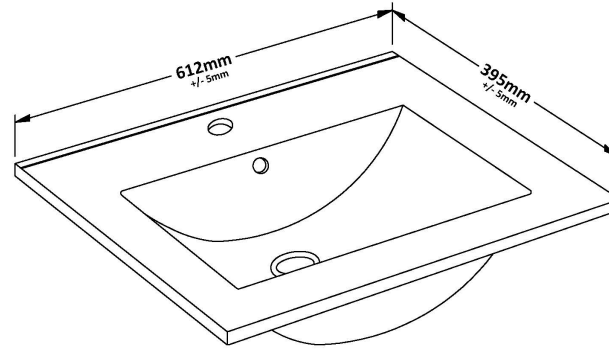

Packaging Dimensions

Height (mm):	835
Width (mm):	620
Depth (mm):	375
Gross Weight (kg):	20

Packaging Data

Box Colour:	Brown Cardboard Box - Printed
Box Qty:	0
Label Size:	0 x 0
Label Colour:	White Label
Label Qty:	2

Outer Box Dimensions (If Applicable)

Height (mm):	
Width (mm):	
Depth (mm):	
Gross Weight (kg):	
Barcode:	5056462657981

Product Details

Country of Origin:	China
Fitting Instruction:	No
CE & UKCA:	N/A
FSC Certified Materials:	Yes
Colour:	Satin Green
Construction Method:	Cam & Wood Dowel
Construction Type:	Rigid
Cabinet Finish:	MFC Painted Matt
Fascia Finish:	Mdf Painted Matt
Cabinet Thickness (mm):	16
Fascia Thickness (mm):	18
Drawer Included:	No
Drawer Type:	Not Applicable
No of Shelves:	1
Hinge Type:	95 Degree Soft Close
Hinge Included:	Yes, Supplied
Adjustable Legs:	No, Not Required
Fixings Included:	Yes
Handle Style:	Contemporary
Waste Shroud:	No
Handle Included:	Yes, Supplied
Handle Type:	D-Shape

Sales Code: NVM003

Description: Minimalist Basin 600mm

Product Dimensions

Height (mm):	170
Width (mm):	600
Depth (mm):	390
Nett Weight (kg):	10.76

Packaging Dimensions

Height (mm):	200
Width (mm):	400
Depth (mm):	620
Gross Weight (kg):	10.76

Packaging Data

Box Colour:	Brown Cardboard Box - Printed
Box Qty:	1
Label Size:	100 x 50
Label Colour:	White Label
Label Qty:	2

Outer Box Dimensions (If Applicable)

Height (mm):	
Width (mm):	
Depth (mm):	
Gross Weight (kg):	
Barcode:	5055146194668