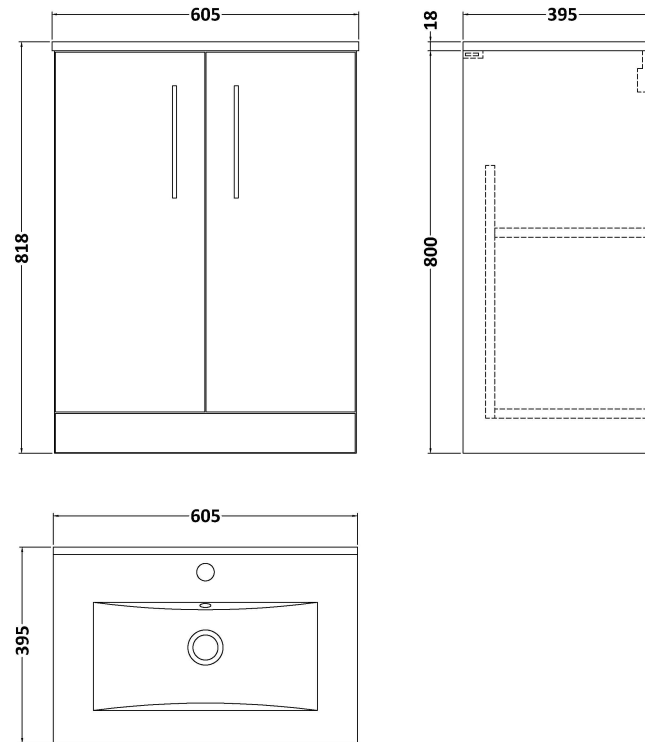

Sales Code: ARN803B

Description: 600 Fs 2-Door Vanity & Basin 2

Packaging Details

Barcode: 5056462663364

Sales Code: NVF803F

Description: 600 Fs 2-Door Unit (365 Deep)

Product Dimensions

Height (mm):	800
Width (mm):	600
Depth (mm):	383
Nett Weight (kg):	19.5

Packaging Dimensions

Height (mm):	835
Width (mm):	620
Depth (mm):	375
Gross Weight (kg):	20

Packaging Data

Box Colour:	Brown Cardboard Box - Printed
Box Qty:	0
Label Size:	0 x 0
Label Colour:	White Label
Label Qty:	2

Sales Code: NVM003

Description: Minimalist Basin 600mm

Product Dimensions

Height (mm):	170
Width (mm):	600
Depth (mm):	390
Nett Weight (kg):	10.76

Packaging Dimensions

Height (mm):	200
Width (mm):	400
Depth (mm):	620
Gross Weight (kg):	10.76

Packaging Data

Box Colour:	Brown Cardboard Box - Printed
Box Qty:	1
Label Size:	100 x 50
Label Colour:	White Label
Label Qty:	2

Outer Box Dimensions (If Applicable)

Height (mm):	
Width (mm):	
Depth (mm):	
Gross Weight (kg):	
Barcode:	5055146194668