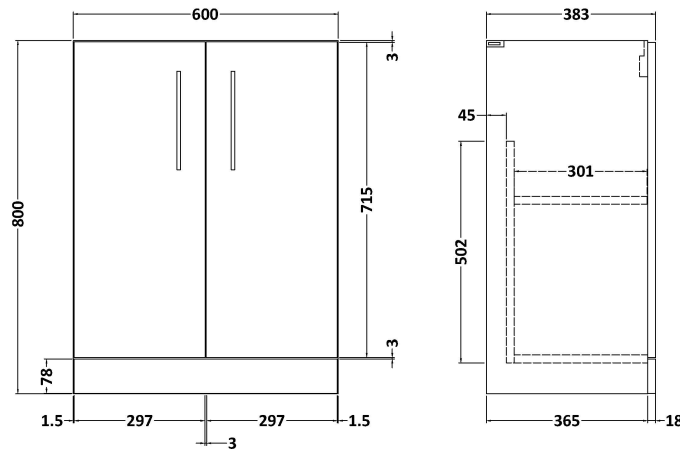

Sales Code: ARN803B

Description: 600 Fs 2-Door Vanity & Basin 2

Packaging Details

Barcode: 5056462663364

Sales Code: NVF803F

Description: 600 Fs 2-Door Unit (365 Deep)

Product Dimensions

Height (mm):	800
Width (mm):	600
Depth (mm):	383
Nett Weight (kg):	19.5

Packaging Dimensions

Height (mm):	835
Width (mm):	620
Depth (mm):	375
Gross Weight (kg):	20

Packaging Data

Box Colour:	Brown Cardboard Box - Printed
Box Qty:	0
Label Size:	0 x 0
Label Colour:	White Label
Label Qty:	2

Outer Box Dimensions (If Applicable)

Height (mm):	
Width (mm):	
Depth (mm):	
Gross Weight (kg):	
Barcode:	5056462657981

Product Details

Country of Origin:	China
Fitting Instruction:	No
CE & UKCA:	N/A
FSC Certified Materials:	Yes
Colour:	Satin Green
Construction Method:	Cam & Wood Dowel
Construction Type:	Rigid
Cabinet Finish:	MFC Painted Matt
Fascia Finish:	Mdf Painted Matt
Cabinet Thickness (mm):	16
Fascia Thickness (mm):	18
Drawer Included:	No
Drawer Type:	Not Applicable
No of Shelves:	1
Hinge Type:	95 Degree Soft Close
Hinge Included:	Yes, Supplied
Adjustable Legs:	No, Not Required
Fixings Included:	Yes
Handle Style:	Contemporary
Waste Shroud:	No
Handle Included:	Yes, Supplied
Handle Type:	D-Shape

Sales Code: NVM003

Description: Minimalist Basin 600mm

Product Dimensions

Height (mm):	170
Width (mm):	600
Depth (mm):	390
Nett Weight (kg):	10.76

Packaging Dimensions

Height (mm):	200
Width (mm):	400
Depth (mm):	620
Gross Weight (kg):	10.76