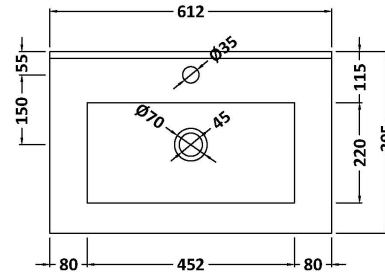

Packaging Dimensions

Height (mm):	835
Width (mm):	620
Depth (mm):	375
Gross Weight (kg):	20

Packaging Data

Box Colour:	Brown Cardboard Box - Printed
Box Qty:	0
Label Size:	0 x 0
Label Colour:	White Label
Label Qty:	2

Outer Box Dimensions (If Applicable)

Height (mm):	
Width (mm):	
Depth (mm):	
Gross Weight (kg):	
Barcode:	5056462657981

Product Details

Country of Origin:	China
Fitting Instruction:	No
CE & UKCA:	N/A
FSC Certified Materials:	Yes
Colour:	Satin Green
Construction Method:	Cam & Wood Dowel
Construction Type:	Rigid
Cabinet Finish:	MFC Painted Matt
Fascia Finish:	Mdf Painted Matt
Cabinet Thickness (mm):	16
Fascia Thickness (mm):	18
Drawer Included:	No
Drawer Type:	Not Applicable
No of Shelves:	1
Hinge Type:	95 Degree Soft Close
Hinge Included:	Yes, Supplied
Adjustable Legs:	No, Not Required
Fixings Included:	Yes
Handle Style:	Contemporary
Waste Shroud:	No
Handle Included:	Yes, Supplied
Handle Type:	D-Shape

Sales Code: NVM003

Description: Minimalist Basin 600mm

Product Dimensions

Height (mm):	170
Width (mm):	600
Depth (mm):	390
Nett Weight (kg):	10.76

Packaging Dimensions

Height (mm):	200
Width (mm):	400
Depth (mm):	620
Gross Weight (kg):	10.76

Packaging Data

Box Colour:	Brown Cardboard Box - Printed
Box Qty:	1
Label Size:	100 x 50
Label Colour:	White Label
Label Qty:	2

Outer Box Dimensions (If Applicable)

Height (mm):	
Width (mm):	
Depth (mm):	
Gross Weight (kg):	
Barcode:	5055146194668