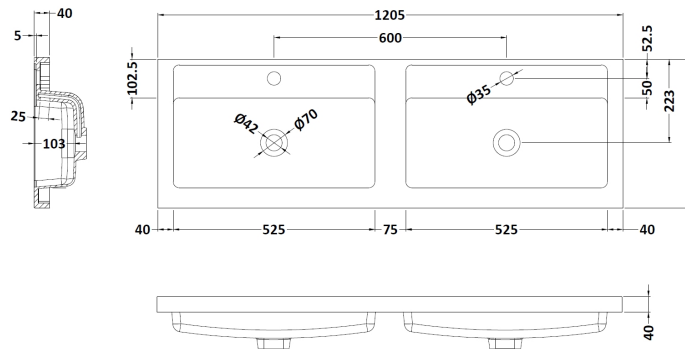

Packaging Dimensions

Height (mm):	835
Width (mm):	620
Depth (mm):	375
Gross Weight (kg):	20

Packaging Data

Box Colour:	Brown Cardboard Box - Printed
Box Qty:	0
Label Size:	0 x 0
Label Colour:	White Label
Label Qty:	2

Outer Box Dimensions (If Applicable)

Height (mm):	
Width (mm):	
Depth (mm):	
Gross Weight (kg):	
Barcode:	5056462657981

Product Details

Country of Origin:	China
Fitting Instruction:	No
CE & UKCA:	N/A
FSC Certified Materials:	Yes
Colour:	Satin Green
Construction Method:	Cam & Wood Dowel
Construction Type:	Rigid
Cabinet Finish:	MFC Painted Matt
Fascia Finish:	Mdf Painted Matt
Cabinet Thickness (mm):	16
Fascia Thickness (mm):	18
Drawer Included:	No
Drawer Type:	Not Applicable
No of Shelves:	1
Hinge Type:	95 Degree Soft Close
Hinge Included:	Yes, Supplied
Adjustable Legs:	No, Not Required
Fixings Included:	Yes
Handle Style:	Contemporary
Waste Shroud:	No
Handle Included:	Yes, Supplied
Handle Type:	D-Shape

Sales Code: PMB424

Description: Double Polymarble Basin 1205 X 390

Product Dimensions

Height (mm):	390
Width (mm):	1205
Depth (mm):	157
Nett Weight (kg):	18.12

Packaging Dimensions

Height (mm):	100
Width (mm):	1205
Depth (mm):	400
Gross Weight (kg):	18.12

Packaging Data

Box Colour:	Brown Cardboard Box - Printed
Box Qty:	1
Label Size:	100 x 50
Label Colour:	White Label
Label Qty:	2

Outer Box Dimensions (If Applicable)

Height (mm):	
Width (mm):	
Depth (mm):	
Gross Weight (kg):	
Barcode:	5056211815136