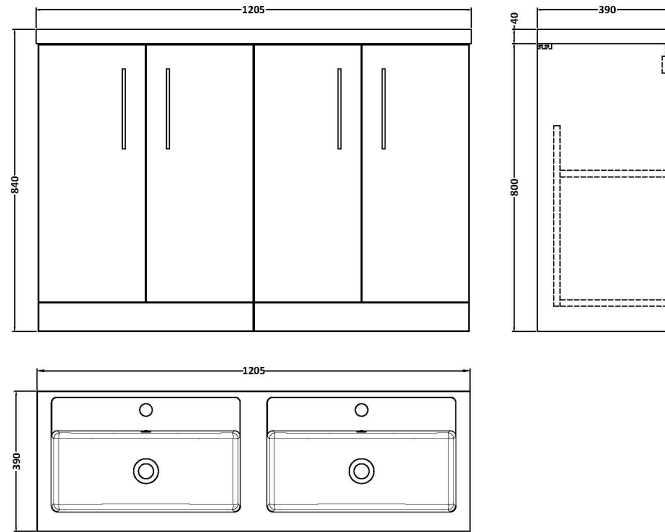

Sales Code: ARN803C

Description: 1200 Fs 4-Door Vanity & Double Basin

Packaging Details

Barcode: 5056462669519

Sales Code: NVF803F

Description: 600 Fs 2-Door Unit (365 Deep)

Product Dimensions

Height (mm):	800
Width (mm):	600
Depth (mm):	383
Nett Weight (kg):	19.5

Packaging Dimensions

Height (mm):	835
Width (mm):	620
Depth (mm):	375
Gross Weight (kg):	20

Packaging Data

Box Colour:	Brown Cardboard Box - Printed
Box Qty:	0
Label Size:	0 x 0
Label Colour:	White Label
Label Qty:	2

Outer Box Dimensions (If Applicable)

Height (mm):	
Width (mm):	
Depth (mm):	
Gross Weight (kg):	
Barcode:	5056462657981

Product Details

Country of Origin:	China
Fitting Instruction:	No
CE & UKCA:	N/A
FSC Certified Materials:	Yes
Colour:	Satin Green
Construction Method:	Cam & Wood Dowel
Construction Type:	Rigid
Cabinet Finish:	MFC Painted Matt
Fascia Finish:	Mdf Painted Matt
Cabinet Thickness (mm):	16
Fascia Thickness (mm):	18
Drawer Included:	No
Drawer Type:	Not Applicable
No of Shelves:	1
Hinge Type:	95 Degree Soft Close
Hinge Included:	Yes, Supplied
Adjustable Legs:	No, Not Required
Fixings Included:	Yes
Handle Style:	Contemporary
Waste Shroud:	No
Handle Included:	Yes, Supplied
Handle Type:	D-Shape

Sales Code: PMB424

Description: Double Polymarble Basin 1205 X 390

Product Dimensions

Height (mm):	390
Width (mm):	1205
Depth (mm):	157
Nett Weight (kg):	18.12

Packaging Dimensions

Height (mm):	100
Width (mm):	1205
Depth (mm):	400
Gross Weight (kg):	18.12