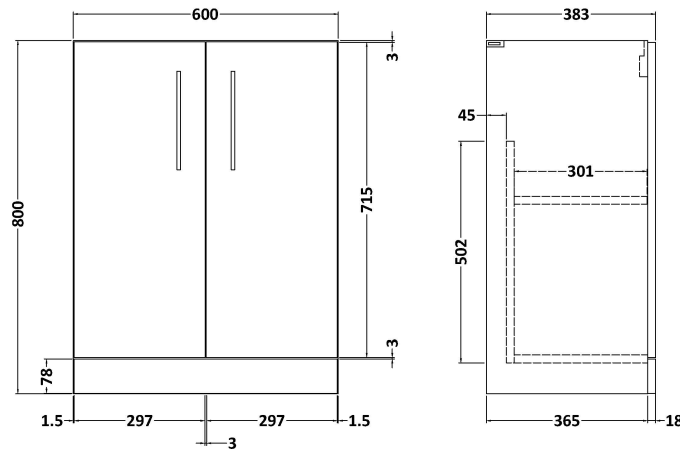

Sales Code: ARN803C

Description: 1200 Fs 4-Door Vanity & Double Basin

Packaging Details

Barcode: 5056462669519

Sales Code: NVF803F

Description: 600 Fs 2-Door Unit (365 Deep)

Product Dimensions

Height (mm):	800
Width (mm):	600
Depth (mm):	383
Nett Weight (kg):	19.5

Packaging Dimensions

Height (mm):	835
Width (mm):	620
Depth (mm):	375
Gross Weight (kg):	20

Packaging Data

Box Colour:	Brown Cardboard Box - Printed
Box Qty:	0
Label Size:	0 x 0
Label Colour:	White Label
Label Qty:	2

Outer Box Dimensions (If Applicable)

Height (mm):	
Width (mm):	
Depth (mm):	
Gross Weight (kg):	
Barcode:	5056462657981

Product Details

Country of Origin:	China
Fitting Instruction:	No
CE & UKCA:	N/A
FSC Certified Materials:	Yes
Colour:	Satin Green
Construction Method:	Cam & Wood Dowel
Construction Type:	Rigid
Cabinet Finish:	MFC Painted Matt
Fascia Finish:	Mdf Painted Matt
Cabinet Thickness (mm):	16
Fascia Thickness (mm):	18
Drawer Included:	No
Drawer Type:	Not Applicable
No of Shelves:	1
Hinge Type:	95 Degree Soft Close
Hinge Included:	Yes, Supplied
Adjustable Legs:	No, Not Required
Fixings Included:	Yes
Handle Style:	Contemporary
Waste Shroud:	No
Handle Included:	Yes, Supplied
Handle Type:	D-Shape

Sales Code: PMB424

Description: Double Polymarble Basin 1205 X 390

Product Dimensions

Height (mm):	390
Width (mm):	1205
Depth (mm):	157
Nett Weight (kg):	18.12

Packaging Dimensions

Height (mm):	100
Width (mm):	1205
Depth (mm):	400
Gross Weight (kg):	18.12