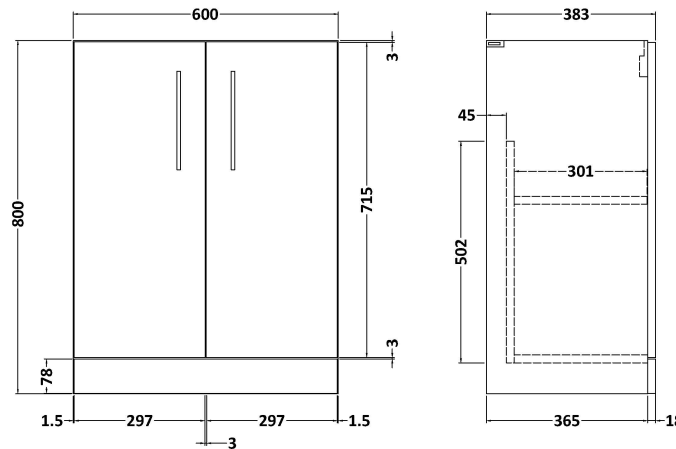

Sales Code: ARN803F

Description: 1200 Fs 4-Door Vanity & Double Basin

Packaging Details

Barcode: 5056462669502

Sales Code: NVF803F

Description: 600 Fs 2-Door Unit (365 Deep)

Product Dimensions

Height (mm):	800
Width (mm):	600
Depth (mm):	383
Nett Weight (kg):	19.5

Packaging Dimensions

Height (mm):	835
Width (mm):	620
Depth (mm):	375
Gross Weight (kg):	20

Packaging Data

Box Colour:	Brown Cardboard Box - Printed
Box Qty:	0
Label Size:	0 x 0
Label Colour:	White Label
Label Qty:	2

Outer Box Dimensions (If Applicable)

Height (mm):	
Width (mm):	
Depth (mm):	
Gross Weight (kg):	
Barcode:	5056462657981

Product Details

Country of Origin:	China
Fitting Instruction:	No
CE & UKCA:	N/A
FSC Certified Materials:	Yes
Colour:	Satin Green
Construction Method:	Cam & Wood Dowel
Construction Type:	Rigid
Cabinet Finish:	MFC Painted Matt
Fascia Finish:	Mdf Painted Matt
Cabinet Thickness (mm):	16
Fascia Thickness (mm):	18
Drawer Included:	No
Drawer Type:	Not Applicable
No of Shelves:	1
Hinge Type:	95 Degree Soft Close
Hinge Included:	Yes, Supplied
Adjustable Legs:	No, Not Required
Fixings Included:	Yes
Handle Style:	Contemporary
Waste Shroud:	No
Handle Included:	Yes, Supplied
Handle Type:	D-Shape

Sales Code: CBM424

Description: Double Ceramic Basin 1208X392

Product Dimensions

Height (mm):	390
Width (mm):	1205
Depth (mm):	175
Nett Weight (kg):	27

Packaging Dimensions

Height (mm):	205
Width (mm):	1270
Depth (mm):	510
Gross Weight (kg):	27