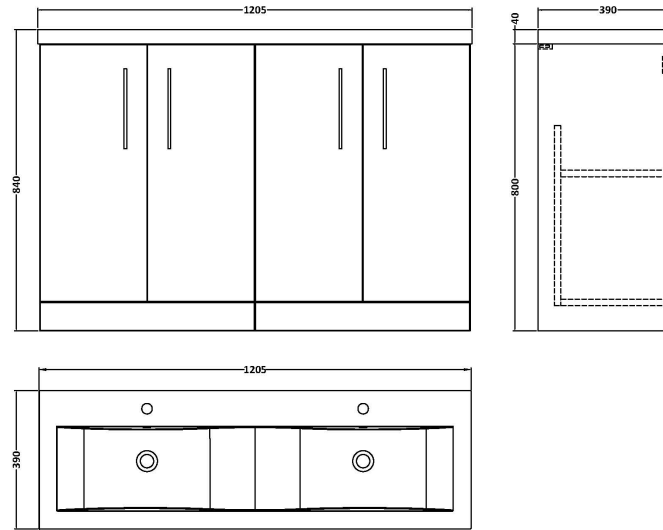

Sales Code: ARN803F

Description: 1200 Fs 4-Door Vanity & Double Basin

Packaging Details

Barcode: 5056462669502

Sales Code: NVF803F

Description: 600 Fs 2-Door Unit (365 Deep)

Product Dimensions

Height (mm):	800
Width (mm):	600
Depth (mm):	383
Nett Weight (kg):	19.5

Packaging Dimensions

Height (mm):	835
Width (mm):	620
Depth (mm):	375
Gross Weight (kg):	20

Packaging Data

Box Colour:	Brown Cardboard Box - Printed
Box Qty:	0
Label Size:	0 x 0
Label Colour:	White Label
Label Qty:	2

Outer Box Dimensions (If Applicable)

Height (mm):	
Width (mm):	
Depth (mm):	
Gross Weight (kg):	
Barcode:	5056462657981

Product Details

Country of Origin:	China
Fitting Instruction:	No
CE & UKCA:	N/A
FSC Certified Materials:	Yes
Colour:	Satin Green
Construction Method:	Cam & Wood Dowel
Construction Type:	Rigid
Cabinet Finish:	MFC Painted Matt
Fascia Finish:	Mdf Painted Matt
Cabinet Thickness (mm):	16
Fascia Thickness (mm):	18
Drawer Included:	No
Drawer Type:	Not Applicable
No of Shelves:	1
Hinge Type:	95 Degree Soft Close
Hinge Included:	Yes, Supplied
Adjustable Legs:	No, Not Required
Fixings Included:	Yes
Handle Style:	Contemporary
Waste Shroud:	No
Handle Included:	Yes, Supplied
Handle Type:	D-Shape

Sales Code: CBM424

Description: Double Ceramic Basin 1208X392

Product Dimensions

Height (mm):	390
Width (mm):	1205
Depth (mm):	175
Nett Weight (kg):	27

Packaging Dimensions

Height (mm):	205
Width (mm):	1270
Depth (mm):	510
Gross Weight (kg):	27