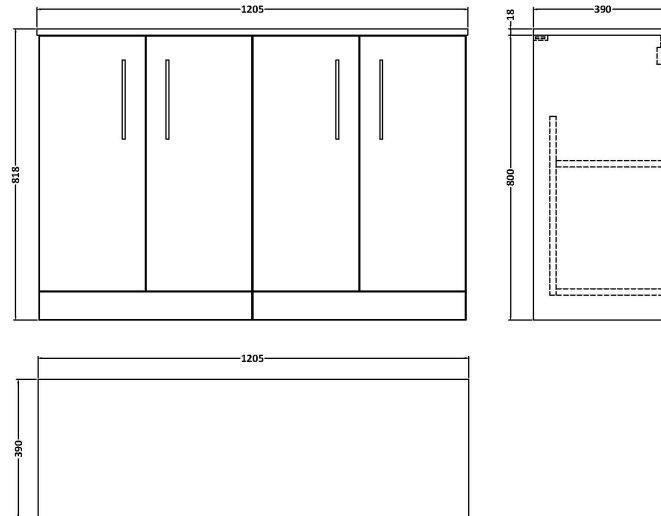

Sales Code: ARN803W2

Description: 1200 Fs 4-Door Vanity & Worktop

Packaging Details

Barcode: 5056462669526

Sales Code: NVF803F

Description: 600 Fs 2-Door Unit (365 Deep)

Product Dimensions

Height (mm):	800
Width (mm):	600
Depth (mm):	383
Nett Weight (kg):	19.5

Packaging Dimensions

Height (mm):	835
Width (mm):	620
Depth (mm):	375
Gross Weight (kg):	20

Packaging Data

Box Colour:	Brown Cardboard Box - Printed
Box Qty:	0
Label Size:	0 x 0
Label Colour:	White Label
Label Qty:	2

Outer Box Dimensions (If Applicable)

Height (mm):	
Width (mm):	
Depth (mm):	
Gross Weight (kg):	
Barcode:	5056462657981

Product Details

Country of Origin:	China
Fitting Instruction:	No
CE & UKCA:	N/A
FSC Certified Materials:	Yes
Colour:	Satin Green
Construction Method:	Cam & Wood Dowel
Construction Type:	Rigid
Cabinet Finish:	MFC Painted Matt
Fascia Finish:	Mdf Painted Matt
Cabinet Thickness (mm):	16
Fascia Thickness (mm):	18
Drawer Included:	No
Drawer Type:	Not Applicable
No of Shelves:	1
Hinge Type:	95 Degree Soft Close
Hinge Included:	Yes, Supplied
Adjustable Legs:	No, Not Required
Fixings Included:	Yes
Handle Style:	Contemporary
Waste Shroud:	No
Handle Included:	Yes, Supplied
Handle Type:	D-Shape

Sales Code: MWT820

Description: 1200 Worktop (1205X390x18mm)

Product Dimensions

Height (mm):	18
Width (mm):	1205
Depth (mm):	390
Nett Weight (kg):	5

Packaging Dimensions

Height (mm):	25
Width (mm):	1225
Depth (mm):	410
Gross Weight (kg):	5