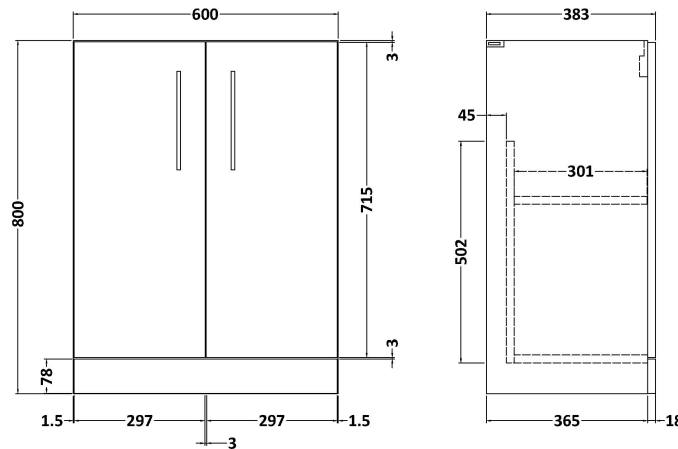

Sales Code: ARN803W2

Description: 1200 Fs 4-Door Vanity & Worktop

Packaging Details

Barcode: 5056462669526

Sales Code: NVF803F

Description: 600 Fs 2-Door Unit (365 Deep)

Product Dimensions

Height (mm):	800
Width (mm):	600
Depth (mm):	383
Nett Weight (kg):	19.5

Packaging Dimensions

Height (mm):	835
Width (mm):	620
Depth (mm):	375
Gross Weight (kg):	20

Packaging Data

Box Colour:	Brown Cardboard Box - Printed
Box Qty:	0
Label Size:	0 x 0
Label Colour:	White Label
Label Qty:	2

Outer Box Dimensions (If Applicable)

Height (mm):	
Width (mm):	
Depth (mm):	
Gross Weight (kg):	
Barcode:	5056462657981

Product Details

Country of Origin:	China
Fitting Instruction:	No
CE & UKCA:	N/A
FSC Certified Materials:	Yes
Colour:	Satin Green
Construction Method:	Cam & Wood Dowel
Construction Type:	Rigid
Cabinet Finish:	MFC Painted Matt
Fascia Finish:	Mdf Painted Matt
Cabinet Thickness (mm):	16
Fascia Thickness (mm):	18
Drawer Included:	No
Drawer Type:	Not Applicable
No of Shelves:	1
Hinge Type:	95 Degree Soft Close
Hinge Included:	Yes, Supplied
Adjustable Legs:	No, Not Required
Fixings Included:	Yes
Handle Style:	Contemporary
Waste Shroud:	No
Handle Included:	Yes, Supplied
Handle Type:	D-Shape

Sales Code: MWT820

Description: 1200 Worktop (1205X390x18mm)

Product Dimensions

Height (mm):	18
Width (mm):	1205
Depth (mm):	390
Nett Weight (kg):	5

Packaging Dimensions

Height (mm):	25
Width (mm):	1225
Depth (mm):	410
Gross Weight (kg):	5