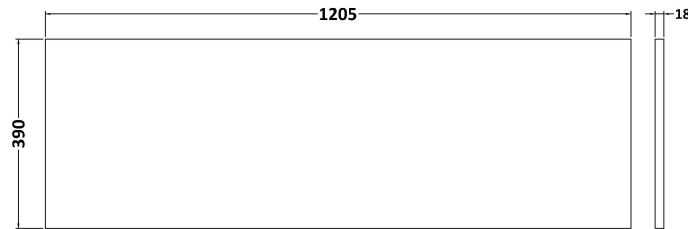

Sales Code: ARN803W2

Description: 1200 Fs 4-Door Vanity & Worktop

Packaging Details

Barcode: 5056462669526

Sales Code: NVF803F

Description: 600 Fs 2-Door Unit (365 Deep)

Product Dimensions

Height (mm):	800
Width (mm):	600
Depth (mm):	383
Nett Weight (kg):	19.5

Packaging Dimensions

Height (mm):	835
Width (mm):	620
Depth (mm):	375
Gross Weight (kg):	20

Packaging Data

Box Colour:	Brown Cardboard Box - Printed
Box Qty:	0
Label Size:	0 x 0
Label Colour:	White Label
Label Qty:	2

Sales Code: MWT820

Description: 1200 Worktop (1205X390x18mm)

Product Dimensions

Height (mm):	18
Width (mm):	1205
Depth (mm):	390
Nett Weight (kg):	5

Packaging Dimensions

Height (mm):	25
Width (mm):	1225
Depth (mm):	410
Gross Weight (kg):	5

Packaging Data

Box Colour:	Brown Cardboard Box - Printed
Box Qty:	1
Label Size:	100 x 50
Label Colour:	Not Applicable
Label Qty:	0

Outer Box Dimensions (If Applicable)

Height (mm):	
Width (mm):	
Depth (mm):	
Gross Weight (kg):	
Barcode:	5056462654997