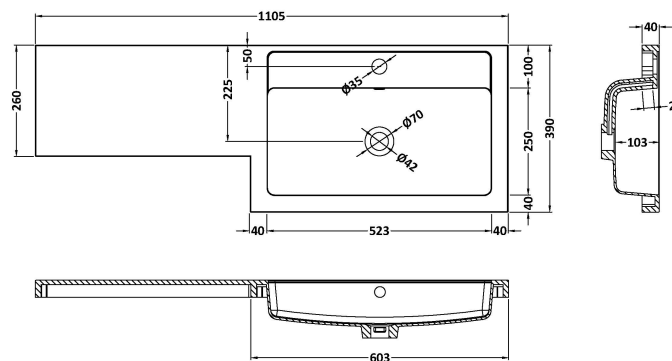

Packaging Dimensions

Height (mm):	835
Width (mm):	620
Depth (mm):	375
Gross Weight (kg):	20

Packaging Data

Box Colour:	Brown Cardboard Box - Printed
Box Qty:	0
Label Size:	0 x 0
Label Colour:	White Label
Label Qty:	2

Sales Code: NVF841

Description: 500 Wc Unit (235 Deep)

Product Dimensions

Height (mm):	818
Width (mm):	502
Depth (mm):	260
Nett Weight (kg):	13.1

Packaging Dimensions

Height (mm):	825
Width (mm):	525
Depth (mm):	260
Gross Weight (kg):	13.6

Packaging Data

Box Colour:	Brown Cardboard Box - Printed
Box Qty:	0
Label Size:	0 x 0
Label Colour:	White Label
Label Qty:	2

Outer Box Dimensions (If Applicable)

Height (mm):	
Width (mm):	
Depth (mm):	
Gross Weight (kg):	
Barcode:	5056462658124

Sales Code: PMB411R

Description: 1100X390 L Shaped Polymarble Basin Rh

Product Dimensions

Height (mm):	135
Width (mm):	1105
Depth (mm):	390
Nett Weight (kg):	16

Packaging Dimensions

Height (mm):	190
Width (mm):	420
Depth (mm):	1160
Gross Weight (kg):	16.5