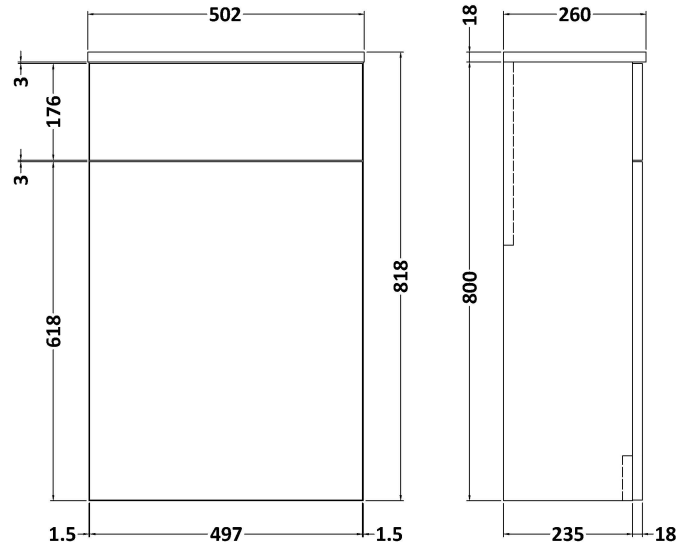

Sales Code: ARN811R

Description: 1100X390 Combination Unit Rh

Packaging Details

Barcode: 5056678450406

Sales Code: NVF803F

Description: 600 Fs 2-Door Unit (365 Deep)

Product Dimensions

Height (mm):	800
Width (mm):	600
Depth (mm):	383
Nett Weight (kg):	19.5

Packaging Dimensions

Height (mm):	835
Width (mm):	620
Depth (mm):	375
Gross Weight (kg):	20

Packaging Data

Box Colour:	Brown Cardboard Box - Printed
Box Qty:	0
Label Size:	0 x 0
Label Colour:	White Label
Label Qty:	2

Sales Code: NVF841

Description: 500 Wc Unit (235 Deep)

Product Dimensions

Height (mm):	818
Width (mm):	502
Depth (mm):	260
Nett Weight (kg):	13.1

Packaging Dimensions

Height (mm):	825
Width (mm):	525
Depth (mm):	260
Gross Weight (kg):	13.6

Sales Code: PMB411R

Description: 1100X390 L Shaped Polymarble Basin Rh

Product Dimensions

Height (mm):	135
Width (mm):	1105
Depth (mm):	390
Nett Weight (kg):	16

Packaging Dimensions

Height (mm):	190
Width (mm):	420
Depth (mm):	1160
Gross Weight (kg):	16.5