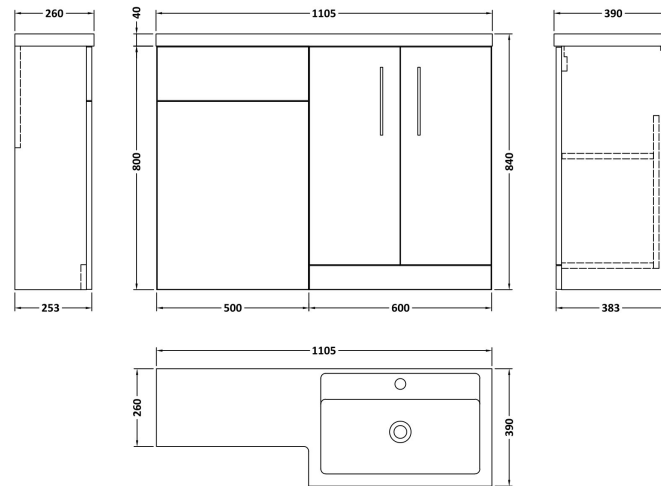

Sales Code: ARN811R

Description: 1100X390 Combination Unit Rh

Packaging Details

Barcode: 5056678450406

Sales Code: NVF803F

Description: 600 Fs 2-Door Unit (365 Deep)

Product Dimensions

Height (mm):	800
Width (mm):	600
Depth (mm):	383
Nett Weight (kg):	19.5

Packaging Dimensions

Height (mm):	835
Width (mm):	620
Depth (mm):	375
Gross Weight (kg):	20

Packaging Data

Box Colour:	Brown Cardboard Box - Printed
Box Qty:	0
Label Size:	0 x 0
Label Colour:	White Label
Label Qty:	2

Sales Code: NVF841

Description: 500 Wc Unit (235 Deep)

Product Dimensions

Height (mm):	818
Width (mm):	502
Depth (mm):	260
Nett Weight (kg):	13.1

Packaging Dimensions

Height (mm):	825
Width (mm):	525
Depth (mm):	260
Gross Weight (kg):	13.6

Sales Code: PMB411R

Description: 1100X390 L Shaped Polymarble Basin Rh

Product Dimensions

Height (mm):	135
Width (mm):	1105
Depth (mm):	390
Nett Weight (kg):	16

Packaging Dimensions

Height (mm):	190
Width (mm):	420
Depth (mm):	1160
Gross Weight (kg):	16.5