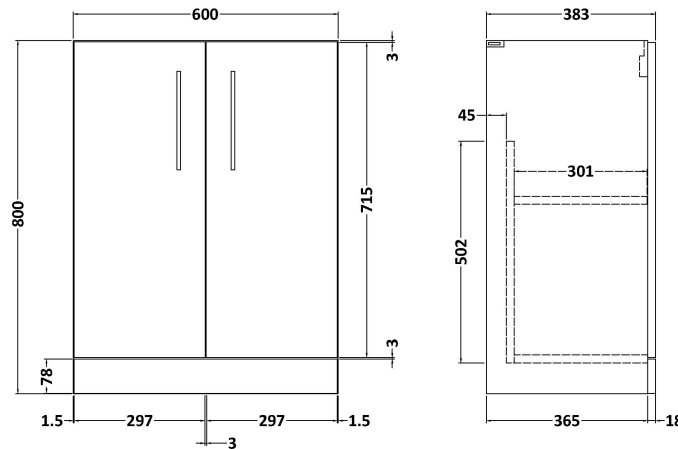

Sales Code: ARN811R

Description: 1100X390 Combination Unit Rh

Packaging Details

Barcode: 5056678450406

Sales Code: NVF803F

Description: 600 Fs 2-Door Unit (365 Deep)

Product Dimensions

Height (mm):	800
Width (mm):	600
Depth (mm):	383
Nett Weight (kg):	19.5

Packaging Dimensions

Height (mm):	835
Width (mm):	620
Depth (mm):	375
Gross Weight (kg):	20

Packaging Data

Box Colour:	Brown Cardboard Box - Printed
Box Qty:	0
Label Size:	0 x 0
Label Colour:	White Label
Label Qty:	2

Sales Code: NVF841

Description: 500 Wc Unit (235 Deep)

Product Dimensions

Height (mm):	818
Width (mm):	502
Depth (mm):	260
Nett Weight (kg):	13.1

Packaging Dimensions

Height (mm):	825
Width (mm):	525
Depth (mm):	260
Gross Weight (kg):	13.6

Sales Code: PMB411R

Description: 1100X390 L Shaped Polymarble Basin Rh

Product Dimensions

Height (mm):	135
Width (mm):	1105
Depth (mm):	390
Nett Weight (kg):	16

Packaging Dimensions

Height (mm):	190
Width (mm):	420
Depth (mm):	1160
Gross Weight (kg):	16.5