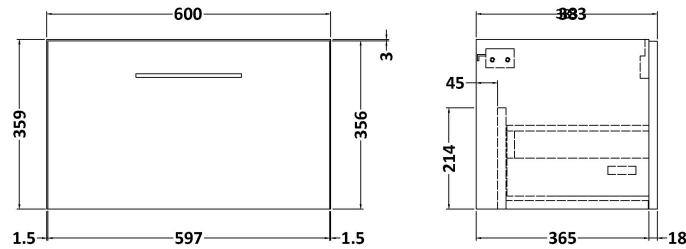

Sales Code: ARN822LCM

Description: 600 Wh 1-Drawer Vanity & Laminate Top

Packaging Details

Barcode: 5056678455395

Sales Code: LCM600

Description: Laminate Worktop 605X390x22mm

Product Dimensions

Height (mm):	22
Width (mm):	605
Depth (mm):	390
Nett Weight (kg):	2

Packaging Dimensions

Height (mm):	25
Width (mm):	610
Depth (mm):	455
Gross Weight (kg):	2

Packaging Data

Box Colour:	Brown Cardboard Box
Box Qty:	1
Label Size:	100 x 50
Label Colour:	White Label
Label Qty:	1

Sales Code: NVF822

Description: 600 Single Drawer Unit (365 Deep)

Product Dimensions

Height (mm):	359
Width (mm):	600
Depth (mm):	383
Nett Weight (kg):	13

Packaging Dimensions

Height (mm):	391
Width (mm):	632
Depth (mm):	391
Gross Weight (kg):	13.5

Packaging Data

Box Colour:	Brown Cardboard Box - Printed
Box Qty:	0
Label Size:	0 x 0
Label Colour:	White Label
Label Qty:	2

Outer Box Dimensions (If Applicable)

Height (mm):	
Width (mm):	
Depth (mm):	
Gross Weight (kg):	
Barcode:	5056462660806