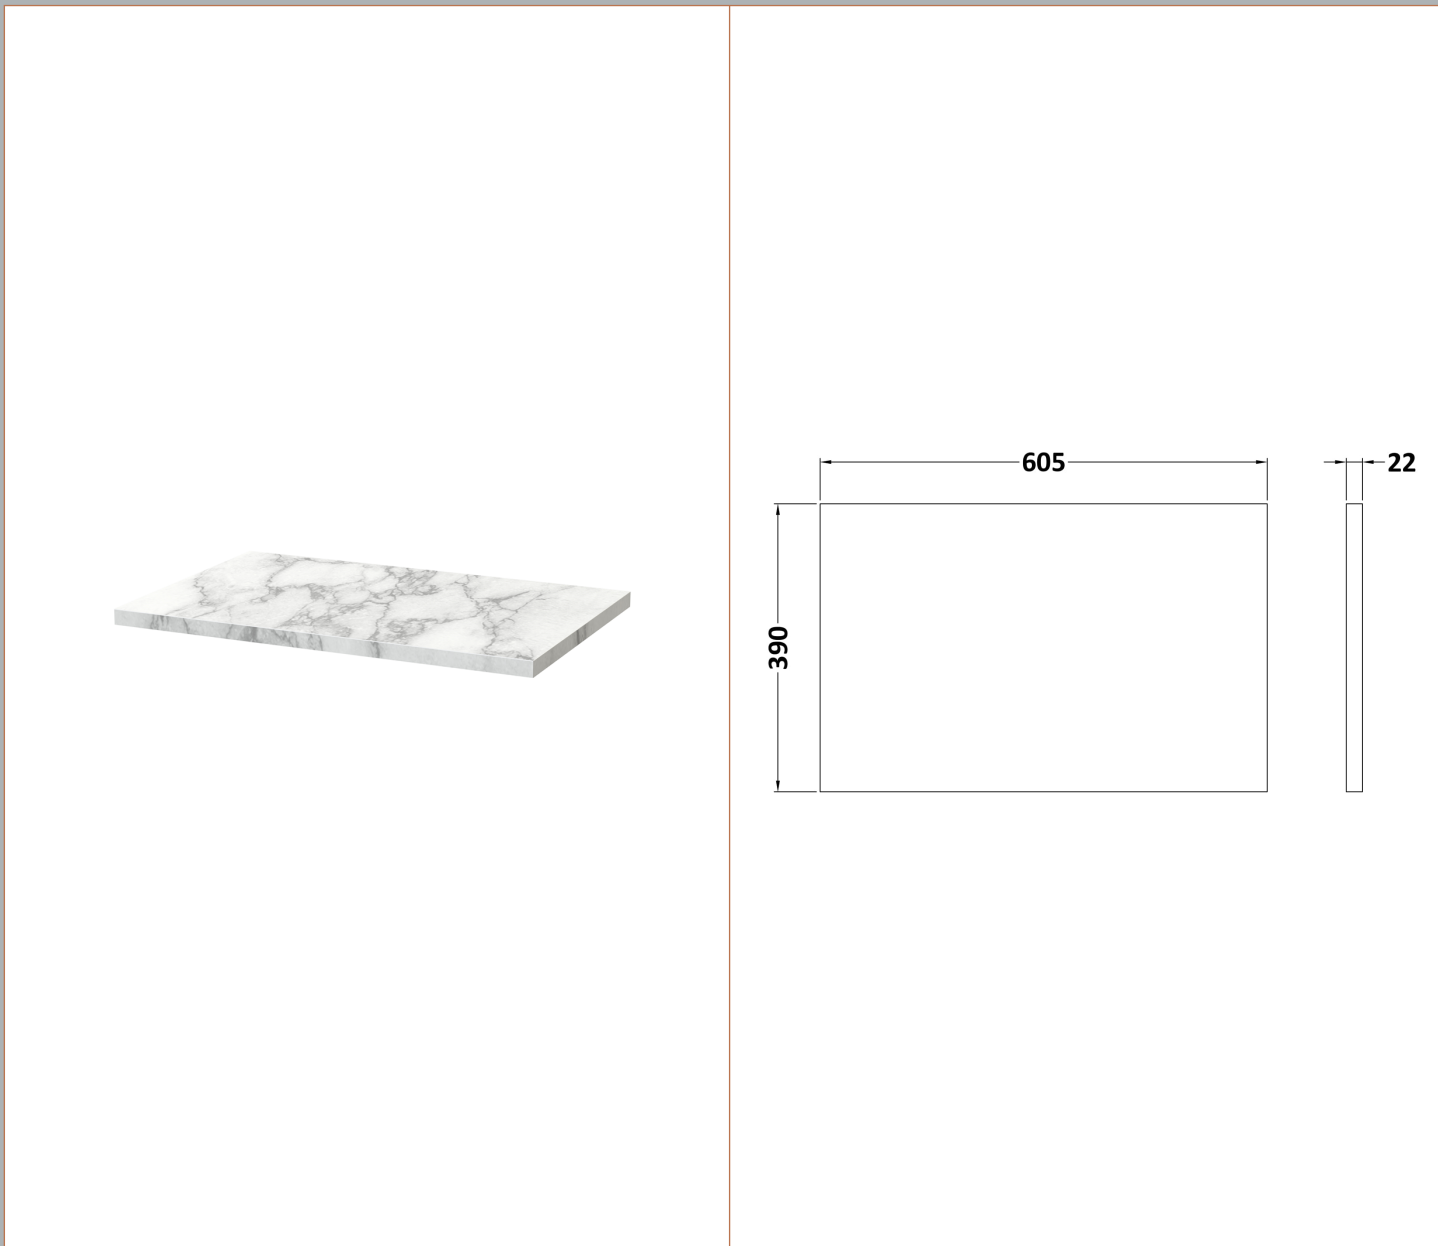

Sales Code: ARN822LCM

Description: 600 Wh 1-Drawer Vanity & Laminate Top

Packaging Details

Barcode: 5056678455395

Sales Code: LCM600

Description: Laminate Worktop 605X390x22mm

Product Dimensions

Height (mm):	22
Width (mm):	605
Depth (mm):	390
Nett Weight (kg):	2

Packaging Dimensions

Height (mm):	25
Width (mm):	610
Depth (mm):	455
Gross Weight (kg):	2

Packaging Data

Box Colour:	Brown Cardboard Box
Box Qty:	1
Label Size:	100 x 50
Label Colour:	White Label
Label Qty:	1

Sales Code: NVF822

Description: 600 Single Drawer Unit (365 Deep)

Product Dimensions

Height (mm):	359
Width (mm):	600
Depth (mm):	383
Nett Weight (kg):	13

Packaging Dimensions

Height (mm):	391
Width (mm):	632
Depth (mm):	391
Gross Weight (kg):	13.5

Packaging Data

Box Colour:	Brown Cardboard Box - Printed
Box Qty:	0
Label Size:	0 x 0
Label Colour:	White Label
Label Qty:	2

Outer Box Dimensions (If Applicable)

Height (mm):	
Width (mm):	
Depth (mm):	
Gross Weight (kg):	
Barcode:	5056462660806