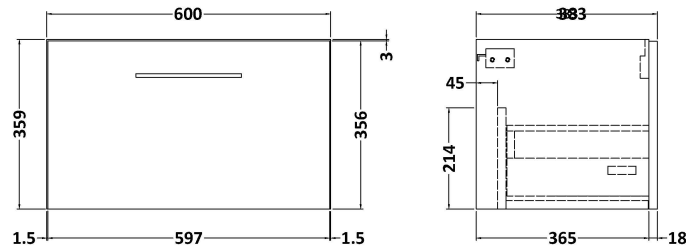

Sales Code: ARN822LSB

Description: 600 Wh 1-Drawer Vanity & Laminate Top

Packaging Details

Barcode: 5056462667515

Sales Code: NVF822

Description: 600 Single Drawer Unit (365 Deep)

Product Dimensions

Height (mm):	359
Width (mm):	600
Depth (mm):	383
Nett Weight (kg):	13

Packaging Dimensions

Height (mm):	391
Width (mm):	632
Depth (mm):	391
Gross Weight (kg):	13.5

Packaging Data

Box Colour:	Brown Cardboard Box - Printed
Box Qty:	0
Label Size:	0 x 0
Label Colour:	White Label
Label Qty:	2

Sales Code: LSB600

Description: Laminate Worktop 605X390x22mm

Product Dimensions

Height (mm):	22
Width (mm):	605
Depth (mm):	390
Nett Weight (kg):	2

Packaging Dimensions

Height (mm):	25
Width (mm):	610
Depth (mm):	455
Gross Weight (kg):	2

Packaging Data

Box Colour:	Brown Cardboard Box
Box Qty:	1
Label Size:	100 x 50
Label Colour:	White Label
Label Qty:	1

Outer Box Dimensions (If Applicable)

Height (mm):	
Width (mm):	
Depth (mm):	
Gross Weight (kg):	
Barcode:	5056211874171