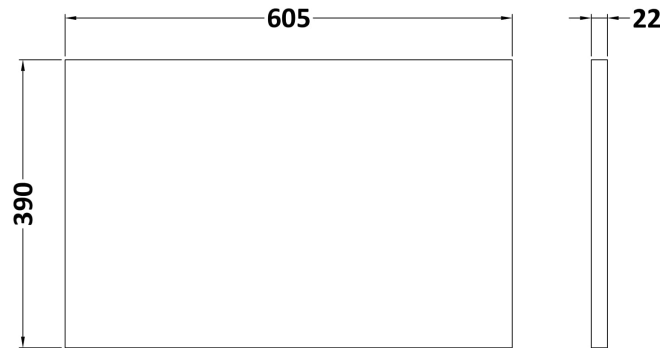

Packaging Dimensions

Height (mm):	391
Width (mm):	632
Depth (mm):	391
Gross Weight (kg):	13.5

Packaging Data

Box Colour:	Brown Cardboard Box - Printed
Box Qty:	0
Label Size:	0 x 0
Label Colour:	White Label
Label Qty:	2

Outer Box Dimensions (If Applicable)

Height (mm):	
Width (mm):	
Depth (mm):	
Gross Weight (kg):	
Barcode:	5056462660806

Product Details

Country of Origin:	China
Fitting Instruction:	No
CE & UKCA:	N/A
FSC Certified Materials:	Yes
Colour:	Satin Green
Construction Method:	Cam & Wood Dowel
Construction Type:	Rigid
Cabinet Finish:	MFC Painted Matt
Fascia Finish:	Mdf Painted Matt
Cabinet Thickness (mm):	16
Fascia Thickness (mm):	18
Drawer Included:	Yes
Drawer Type:	80mm High Metal S/C Inc Galler
No of Shelves:	0
Hinge Type:	Not Applicable
Hinge Included:	Not Applicable
Adjustable Legs:	No, Not Required
Fixings Included:	Yes
Handle Style:	Contemporary
Waste Shroud:	Yes
Handle Included:	Yes, Supplied
Handle Type:	D-Shape

Sales Code: LSB600

Description: Laminate Worktop 605X390x22mm

Product Dimensions

Height (mm):	22
Width (mm):	605
Depth (mm):	390
Nett Weight (kg):	2

Packaging Dimensions

Height (mm):	25
Width (mm):	610
Depth (mm):	455
Gross Weight (kg):	2

Packaging Data

Box Colour:	Brown Cardboard Box
Box Qty:	1
Label Size:	100 x 50
Label Colour:	White Label
Label Qty:	1

Outer Box Dimensions (If Applicable)

Height (mm):	
Width (mm):	
Depth (mm):	
Gross Weight (kg):	
Barcode:	5056211874171