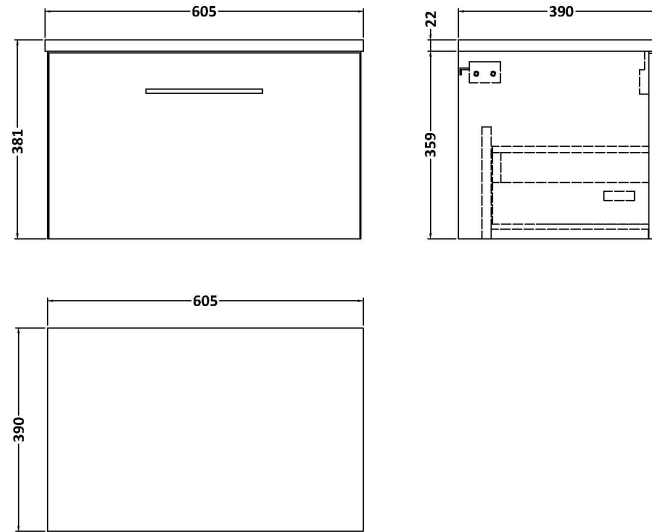

Sales Code: ARN822LSB

Description: 600 Wh 1-Drawer Vanity & Laminate Top

Packaging Details

Barcode: 5056462667515

Sales Code: NVF822

Description: 600 Single Drawer Unit (365 Deep)

Product Dimensions

Height (mm):	359
Width (mm):	600
Depth (mm):	383
Nett Weight (kg):	13

Packaging Dimensions

Height (mm):	391
Width (mm):	632
Depth (mm):	391
Gross Weight (kg):	13.5

Packaging Data

Box Colour:	Brown Cardboard Box - Printed
Box Qty:	0
Label Size:	0 x 0
Label Colour:	White Label
Label Qty:	2

Sales Code: LSB600

Description: Laminate Worktop 605X390x22mm

Product Dimensions

Height (mm):	22
Width (mm):	605
Depth (mm):	390
Nett Weight (kg):	2

Packaging Dimensions

Height (mm):	25
Width (mm):	610
Depth (mm):	455
Gross Weight (kg):	2

Packaging Data

Box Colour:	Brown Cardboard Box
Box Qty:	1
Label Size:	100 x 50
Label Colour:	White Label
Label Qty:	1

Outer Box Dimensions (If Applicable)

Height (mm):	
Width (mm):	
Depth (mm):	
Gross Weight (kg):	
Barcode:	5056211874171