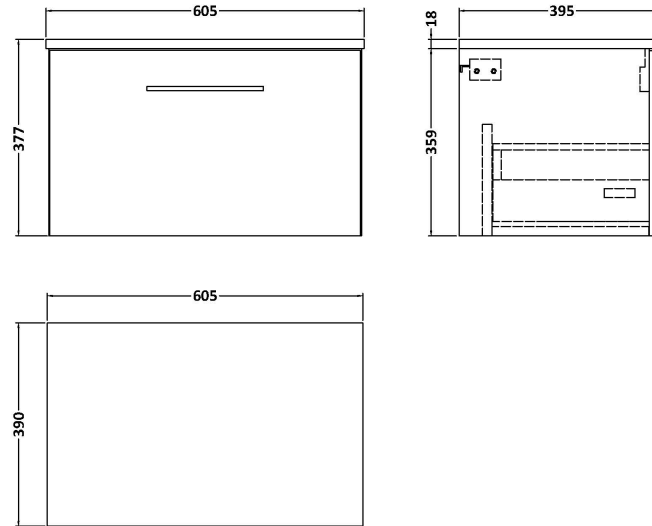

Sales Code: ARN822W

Description: 600 Wh 1-Drawer Vanity & Worktop

Packaging Details

Barcode: 5056462667492