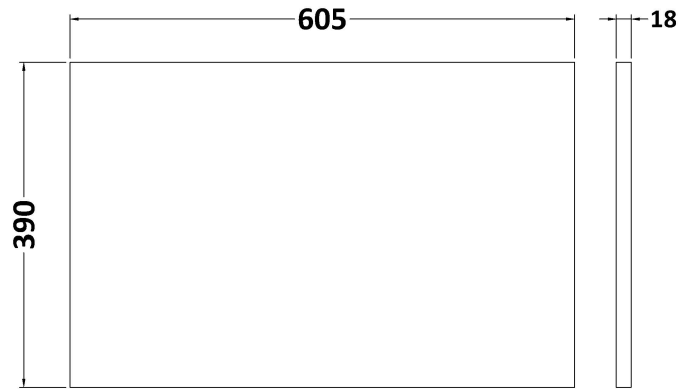

### Product Dimensions

Height (mm):	359
Width (mm):	600
Depth (mm):	383
Nett Weight (kg):	13

### Packaging Dimensions

Height (mm):	391
Width (mm):	632
Depth (mm):	391
Gross Weight (kg):	13.5

### Outer Box Dimensions (If Applicable)

Height (mm):	
Width (mm):	
Depth (mm):	
Gross Weight (kg):	
Barcode:	5056462660806

Sales Code: MWT860

Description: 600 Worktop (605X390x18mm)

**Product Dimensions**

Height (mm):	18
Width (mm):	605
Depth (mm):	390
Nett Weight (kg):	2.5

**Packaging Dimensions**

Height (mm):	25
Width (mm):	625
Depth (mm):	410
Gross Weight (kg):	2.5