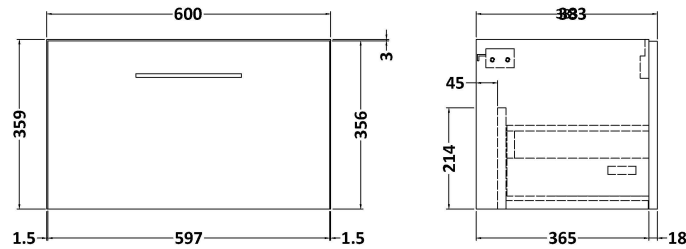

### Product Dimensions

Height (mm):	359
Width (mm):	600
Depth (mm):	383
Nett Weight (kg):	13

### Packaging Dimensions

Height (mm):	391
Width (mm):	632
Depth (mm):	391
Gross Weight (kg):	13.5

### Outer Box Dimensions (If Applicable)

Height (mm):	
Width (mm):	
Depth (mm):	
Gross Weight (kg):	
Barcode:	5056462660806

Sales Code: MWT860

Description: 600 Worktop (605X390x18mm)

**Product Dimensions**

Height (mm):	18
Width (mm):	605
Depth (mm):	390
Nett Weight (kg):	2.5

**Packaging Dimensions**

Height (mm):	25
Width (mm):	625
Depth (mm):	410
Gross Weight (kg):	2.5