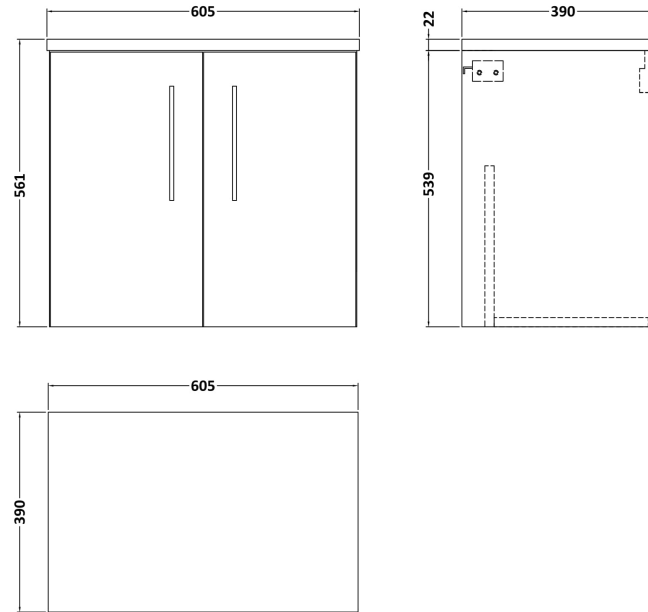

Sales Code: ARN823LBG

Description: 600 Wh 2-Door Vanity & Laminate Top

Packaging Details

Barcode: 5056462679853

Sales Code: NVF823

Description: 600 Wh 2-Door Unit (365 Deep)

Product Dimensions

Height (mm):	540
Width (mm):	600
Depth (mm):	383
Nett Weight (kg):	14.2

Packaging Dimensions

Height (mm):	560
Width (mm):	620
Depth (mm):	405
Gross Weight (kg):	14.7

Packaging Data

Box Colour:	Brown Cardboard Box - Printed
Box Qty:	0
Label Size:	0 x 0
Label Colour:	White Label
Label Qty:	2

Sales Code: LBG600

Description: Laminate Worktop 605X390x22mm

Product Dimensions	
Height (mm):	22
Width (mm):	605
Depth (mm):	390
Nett Weight (kg):	2
Packaging Dimensions	
Height (mm):	25
Width (mm):	610
Depth (mm):	455
Gross Weight (kg):	2
Packaging Data	
Box Colour:	Brown Cardboard Box
Box Qty:	1
Label Size:	100 x 50
Label Colour:	White Label
Label Qty:	1
Outer Box Dimensions (If Applicable)	
Height (mm):	
Width (mm):	
Depth (mm):	
Gross Weight (kg):	
Barcode:	5056211874164
Product Details	
Country of Origin:	United Kingdom
Fitting Instruction:	No
CE & UKCA:	N/A
FSC Certified Materials:	Yes
Colour:	Bellato Grey
Construction Method:	Not Applicable
Construction Type:	Not Applicable
Cabinet Finish:	Not Applicable
Fascia Finish:	MFC Laminated
Cabinet Thickness (mm):	
Fascia Thickness (mm):	22
Drawer Included:	No
Drawer Type:	Not Applicable
No of Shelves:	0
Hinge Type:	Not Applicable
Hinge Included:	No
Adjustable Legs:	No, Not Required
Fixings Included:	No
Handle Style:	Not Applicable
Waste Shroud:	Not Applicable
Handle Included:	No
Handle Type:	Not Applicable