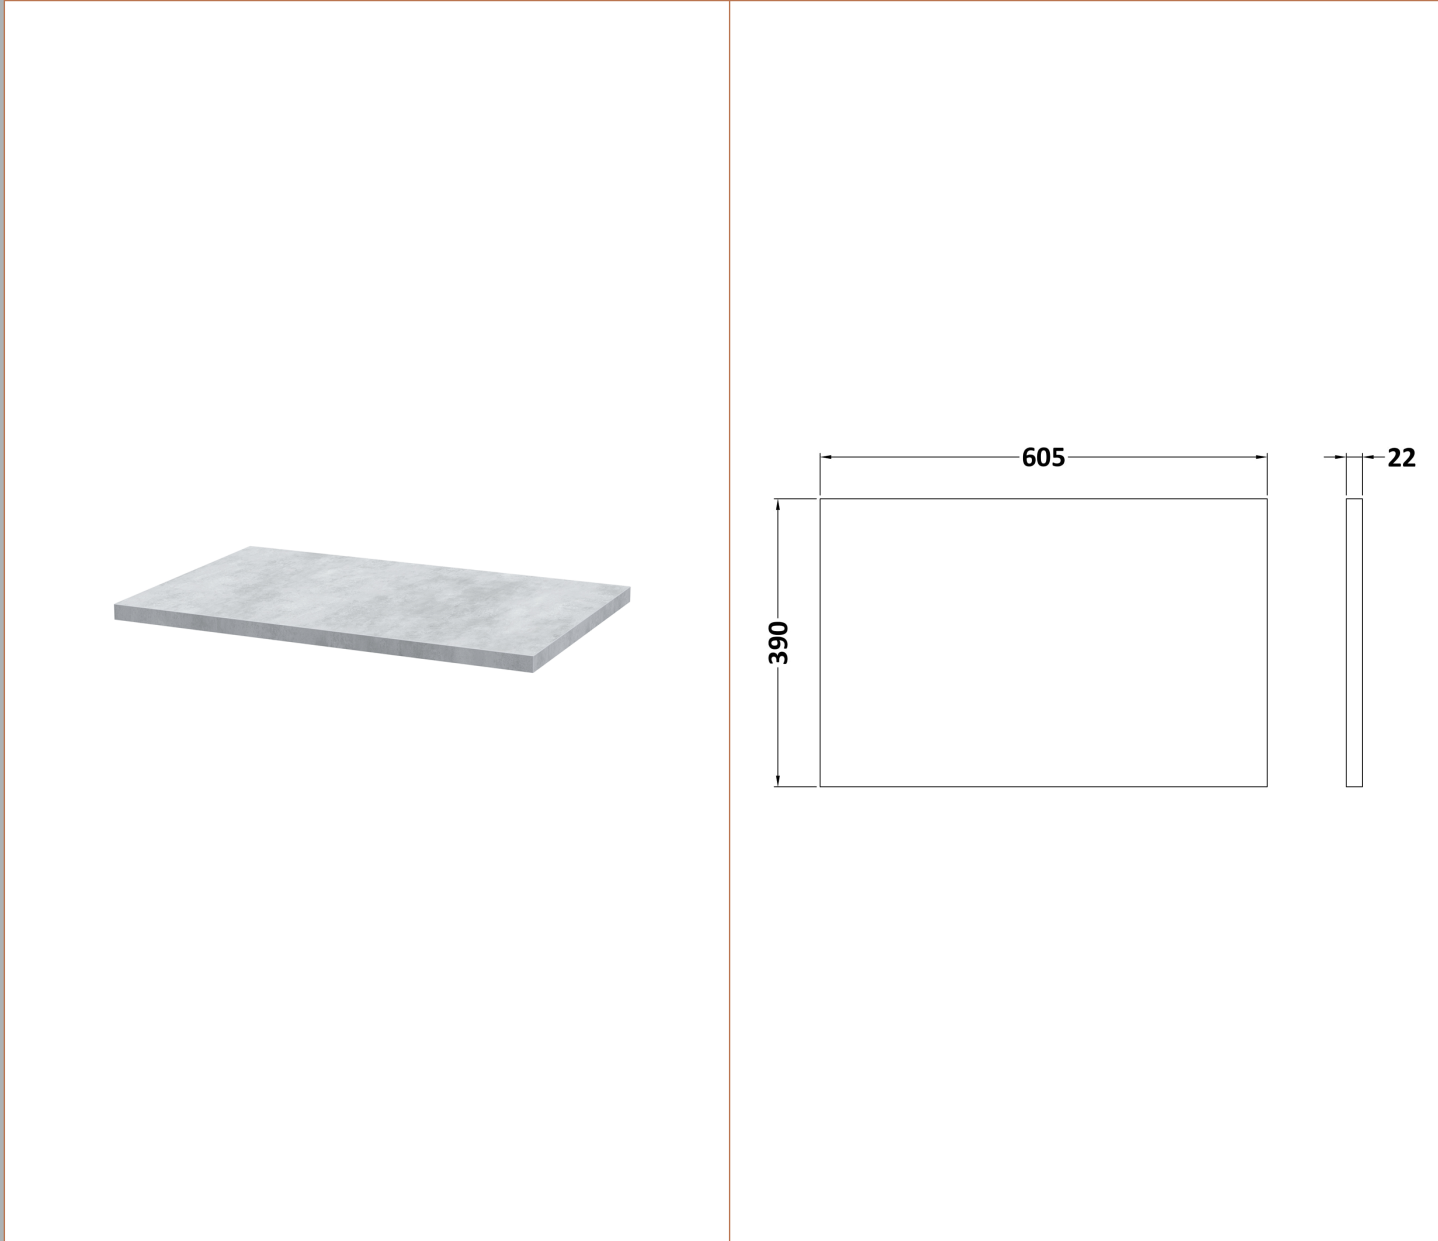

Outer Box Dimensions (If Applicable)

Height (mm):	
Width (mm):	
Depth (mm):	
Gross Weight (kg):	
Barcode:	5056462658049

Product Details

Country of Origin:	China
Fitting Instruction:	No
CE & UKCA:	N/A
FSC Certified Materials:	Yes
Colour:	Satin Green
Construction Method:	Cam & Wood Dowel
Construction Type:	Rigid
Cabinet Finish:	MFC Painted Matt
Fascia Finish:	Mdf Painted Matt
Cabinet Thickness (mm):	16
Fascia Thickness (mm):	18
Drawer Included:	No
Drawer Type:	Not Applicable
No of Shelves:	0
Hinge Type:	95 Degree Soft Close
Hinge Included:	Yes, Supplied
Adjustable Legs:	No, Not Required
Fixings Included:	Yes
Handle Style:	Contemporary
Waste Shroud:	No
Handle Included:	Yes, Supplied
Handle Type:	D-Shape

Sales Code: LBG600

Description: Laminate Worktop 605X390x22mm

Product Dimensions	
Height (mm):	22
Width (mm):	605
Depth (mm):	390
Nett Weight (kg):	2
Packaging Dimensions	
Height (mm):	25
Width (mm):	610
Depth (mm):	455
Gross Weight (kg):	2
Packaging Data	
Box Colour:	Brown Cardboard Box
Box Qty:	1
Label Size:	100 x 50
Label Colour:	White Label
Label Qty:	1
Outer Box Dimensions (If Applicable)	
Height (mm):	
Width (mm):	
Depth (mm):	
Gross Weight (kg):	
Barcode:	5056211874164
Product Details	
Country of Origin:	United Kingdom
Fitting Instruction:	No
CE & UKCA:	N/A
FSC Certified Materials:	Yes
Colour:	Bellato Grey
Construction Method:	Not Applicable
Construction Type:	Not Applicable
Cabinet Finish:	Not Applicable
Fascia Finish:	MFC Laminated
Cabinet Thickness (mm):	
Fascia Thickness (mm):	22
Drawer Included:	No
Drawer Type:	Not Applicable
No of Shelves:	0
Hinge Type:	Not Applicable
Hinge Included:	No
Adjustable Legs:	No, Not Required
Fixings Included:	No
Handle Style:	Not Applicable
Waste Shroud:	Not Applicable
Handle Included:	No
Handle Type:	Not Applicable