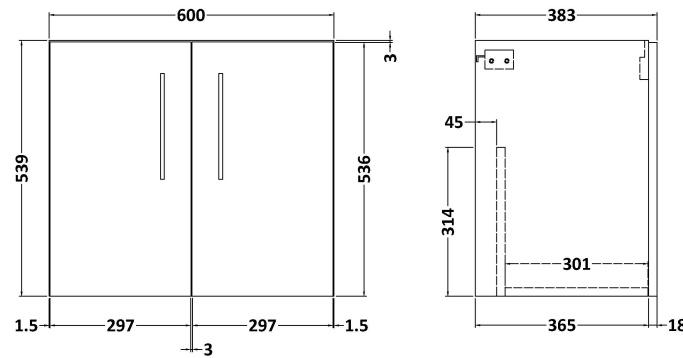

Sales Code: ARN823LBG

Description: 600 Wh 2-Door Vanity & Laminate Top

Packaging Details

Barcode: 5056462679853

Sales Code: NVF823

Description: 600 Wh 2-Door Unit (365 Deep)

Product Dimensions

Height (mm):	540
Width (mm):	600
Depth (mm):	383
Nett Weight (kg):	14.2

Packaging Dimensions

Height (mm):	560
Width (mm):	620
Depth (mm):	405
Gross Weight (kg):	14.7

Packaging Data

Box Colour:	Brown Cardboard Box - Printed
Box Qty:	0
Label Size:	0 x 0
Label Colour:	White Label
Label Qty:	2

Sales Code: LBG600

Description: Laminate Worktop 605X390x22mm

Product Dimensions	
Height (mm):	22
Width (mm):	605
Depth (mm):	390
Nett Weight (kg):	2
Packaging Dimensions	
Height (mm):	25
Width (mm):	610
Depth (mm):	455
Gross Weight (kg):	2
Packaging Data	
Box Colour:	Brown Cardboard Box
Box Qty:	1
Label Size:	100 x 50
Label Colour:	White Label
Label Qty:	1
Outer Box Dimensions (If Applicable)	
Height (mm):	
Width (mm):	
Depth (mm):	
Gross Weight (kg):	
Barcode:	5056211874164
Product Details	
Country of Origin:	United Kingdom
Fitting Instruction:	No
CE & UKCA:	N/A
FSC Certified Materials:	Yes
Colour:	Bellato Grey
Construction Method:	Not Applicable
Construction Type:	Not Applicable
Cabinet Finish:	Not Applicable
Fascia Finish:	MFC Laminated
Cabinet Thickness (mm):	
Fascia Thickness (mm):	22
Drawer Included:	No
Drawer Type:	Not Applicable
No of Shelves:	0
Hinge Type:	Not Applicable
Hinge Included:	No
Adjustable Legs:	No, Not Required
Fixings Included:	No
Handle Style:	Not Applicable
Waste Shroud:	Not Applicable
Handle Included:	No
Handle Type:	Not Applicable