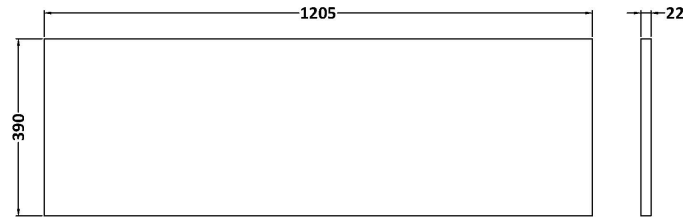

Packaging Dimensions

Height (mm):	560
Width (mm):	620
Depth (mm):	405
Gross Weight (kg):	14.7

Packaging Data

Box Colour:	Brown Cardboard Box - Printed
Box Qty:	0
Label Size:	0 x 0
Label Colour:	White Label
Label Qty:	2

Outer Box Dimensions (If Applicable)

Height (mm):	
Width (mm):	
Depth (mm):	
Gross Weight (kg):	
Barcode:	5056462658049

Product Details

Country of Origin:	China
Fitting Instruction:	No
CE & UKCA:	N/A
FSC Certified Materials:	Yes
Colour:	Satin Green
Construction Method:	Cam & Wood Dowel
Construction Type:	Rigid
Cabinet Finish:	MFC Painted Matt
Fascia Finish:	Mdf Painted Matt
Cabinet Thickness (mm):	16
Fascia Thickness (mm):	18
Drawer Included:	No
Drawer Type:	Not Applicable
No of Shelves:	0
Hinge Type:	95 Degree Soft Close
Hinge Included:	Yes, Supplied
Adjustable Legs:	No, Not Required
Fixings Included:	Yes
Handle Style:	Contemporary
Waste Shroud:	No
Handle Included:	Yes, Supplied
Handle Type:	D-Shape

Sales Code: LCM1200

Description: Laminate Worktop 1205X390x22mm

Product Dimensions

Height (mm):	22
Width (mm):	1205
Depth (mm):	390
Nett Weight (kg):	5

Packaging Dimensions

Height (mm):	25
Width (mm):	1215
Depth (mm):	455
Gross Weight (kg):	5

Packaging Data

Box Colour:	Brown Cardboard Box
Box Qty:	1
Label Size:	100 x 50
Label Colour:	White Label
Label Qty:	1

Outer Box Dimensions (If Applicable)

Height (mm):	
Width (mm):	
Depth (mm):	
Gross Weight (kg):	
Barcode:	5056678449936