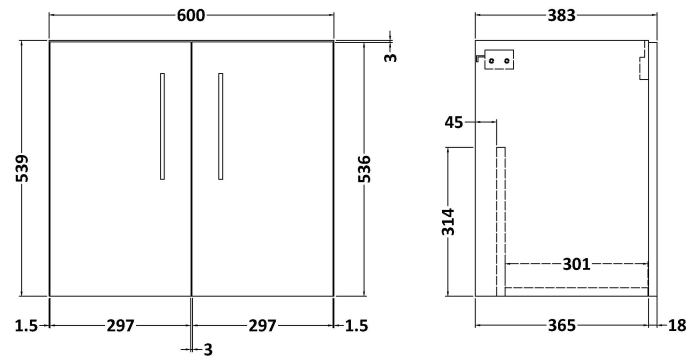

Sales Code: ARN823LCM2

Description: 1200 Wh 4-Door Vanity & Laminate Top

Packaging Details

Barcode: 5056678457269

Sales Code: NVF823

Description: 600 Wh 2-Door Unit (365 Deep)

Product Dimensions

Height (mm):	540
Width (mm):	600
Depth (mm):	383
Nett Weight (kg):	14.2

Packaging Dimensions

Height (mm):	560
Width (mm):	620
Depth (mm):	405
Gross Weight (kg):	14.7

Packaging Data

Box Colour:	Brown Cardboard Box - Printed
Box Qty:	0
Label Size:	0 x 0
Label Colour:	White Label
Label Qty:	2

Sales Code: LCM1200

Description: Laminate Worktop 1205X390x22mm

Product Dimensions

Height (mm):	22
Width (mm):	1205
Depth (mm):	390
Nett Weight (kg):	5

Packaging Dimensions

Height (mm):	25
Width (mm):	1215
Depth (mm):	455
Gross Weight (kg):	5

Packaging Data

Box Colour:	Brown Cardboard Box
Box Qty:	1
Label Size:	100 x 50
Label Colour:	White Label
Label Qty:	1

Outer Box Dimensions (If Applicable)

Height (mm):	
Width (mm):	
Depth (mm):	
Gross Weight (kg):	
Barcode:	5056678449936