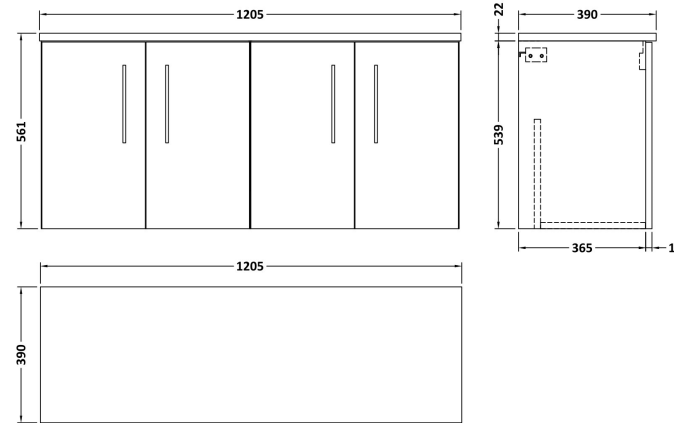

Sales Code: ARN823LCM2

Description: 1200 Wh 4-Door Vanity & Laminate Top

Packaging Details

Barcode: 5056678457269

Sales Code: NVF823

Description: 600 Wh 2-Door Unit (365 Deep)

Product Dimensions

Height (mm):	540
Width (mm):	600
Depth (mm):	383
Nett Weight (kg):	14.2

Packaging Dimensions

Height (mm):	560
Width (mm):	620
Depth (mm):	405
Gross Weight (kg):	14.7

Packaging Data

Box Colour:	Brown Cardboard Box - Printed
Box Qty:	0
Label Size:	0 x 0
Label Colour:	White Label
Label Qty:	2

Outer Box Dimensions (If Applicable)

Height (mm):	
Width (mm):	
Depth (mm):	
Gross Weight (kg):	
Barcode:	5056462658049

Product Details

Country of Origin:	China
Fitting Instruction:	No
CE & UKCA:	N/A
FSC Certified Materials:	Yes
Colour:	Satin Green
Construction Method:	Cam & Wood Dowel
Construction Type:	Rigid
Cabinet Finish:	MFC Painted Matt
Fascia Finish:	Mdf Painted Matt
Cabinet Thickness (mm):	16
Fascia Thickness (mm):	18
Drawer Included:	No
Drawer Type:	Not Applicable
No of Shelves:	0
Hinge Type:	95 Degree Soft Close
Hinge Included:	Yes, Supplied
Adjustable Legs:	No, Not Required
Fixings Included:	Yes
Handle Style:	Contemporary
Waste Shroud:	No
Handle Included:	Yes, Supplied
Handle Type:	D-Shape

Sales Code: LCM1200

Description: Laminate Worktop 1205X390x22mm

Product Dimensions

Height (mm):	22
Width (mm):	1205
Depth (mm):	390
Nett Weight (kg):	5

Packaging Dimensions

Height (mm):	25
Width (mm):	1215
Depth (mm):	455
Gross Weight (kg):	5