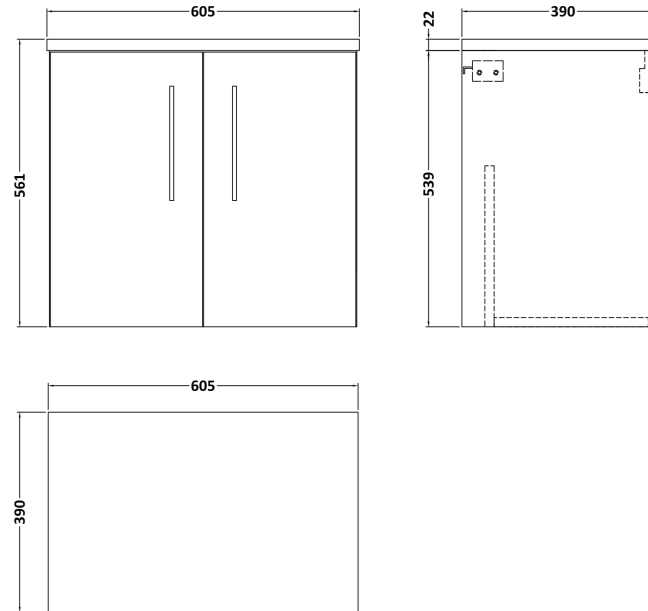

Sales Code: ARN823LSB

Description: 600 Wh 2-Door Vanity & Laminate Top

Packaging Details

Barcode: 5056462667935

Sales Code: NVF823

Description: 600 Wh 2-Door Unit (365 Deep)

Product Dimensions

Height (mm):	540
Width (mm):	600
Depth (mm):	383
Nett Weight (kg):	14.2

Packaging Dimensions

Height (mm):	560
Width (mm):	620
Depth (mm):	405
Gross Weight (kg):	14.7

Packaging Data

Box Colour:	Brown Cardboard Box - Printed
Box Qty:	0
Label Size:	0 x 0
Label Colour:	White Label
Label Qty:	2

Sales Code: LSB600

Description: Laminate Worktop 605X390x22mm

Product Dimensions

Height (mm):	22
Width (mm):	605
Depth (mm):	390
Nett Weight (kg):	2

Packaging Dimensions

Height (mm):	25
Width (mm):	610
Depth (mm):	455
Gross Weight (kg):	2

Packaging Data

Box Colour:	Brown Cardboard Box
Box Qty:	1
Label Size:	100 x 50
Label Colour:	White Label
Label Qty:	1

Outer Box Dimensions (If Applicable)

Height (mm):	
Width (mm):	
Depth (mm):	
Gross Weight (kg):	
Barcode:	5056211874171