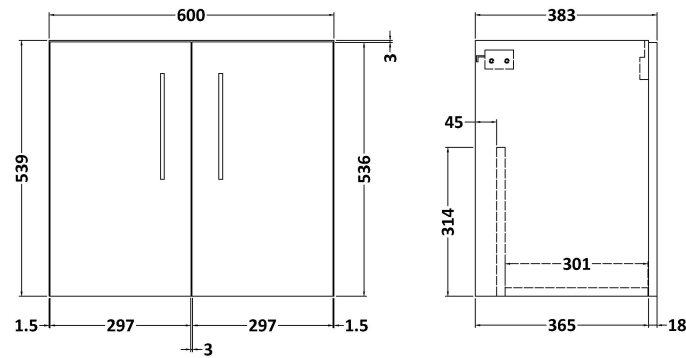

Sales Code: ARN823LSB

Description: 600 Wh 2-Door Vanity & Laminate Top

Packaging Details

Barcode: 5056462667935

Sales Code: NVF823

Description: 600 Wh 2-Door Unit (365 Deep)

Product Dimensions

Height (mm):	540
Width (mm):	600
Depth (mm):	383
Nett Weight (kg):	14.2

Packaging Dimensions

Height (mm):	560
Width (mm):	620
Depth (mm):	405
Gross Weight (kg):	14.7

Packaging Data

Box Colour:	Brown Cardboard Box - Printed
Box Qty:	0
Label Size:	0 x 0
Label Colour:	White Label
Label Qty:	2

Sales Code: LSB600

Description: Laminate Worktop 605X390x22mm

Product Dimensions

Height (mm):	22
Width (mm):	605
Depth (mm):	390
Nett Weight (kg):	2

Packaging Dimensions

Height (mm):	25
Width (mm):	610
Depth (mm):	455
Gross Weight (kg):	2

Packaging Data

Box Colour:	Brown Cardboard Box
Box Qty:	1
Label Size:	100 x 50
Label Colour:	White Label
Label Qty:	1

Outer Box Dimensions (If Applicable)

Height (mm):	
Width (mm):	
Depth (mm):	
Gross Weight (kg):	
Barcode:	5056211874171