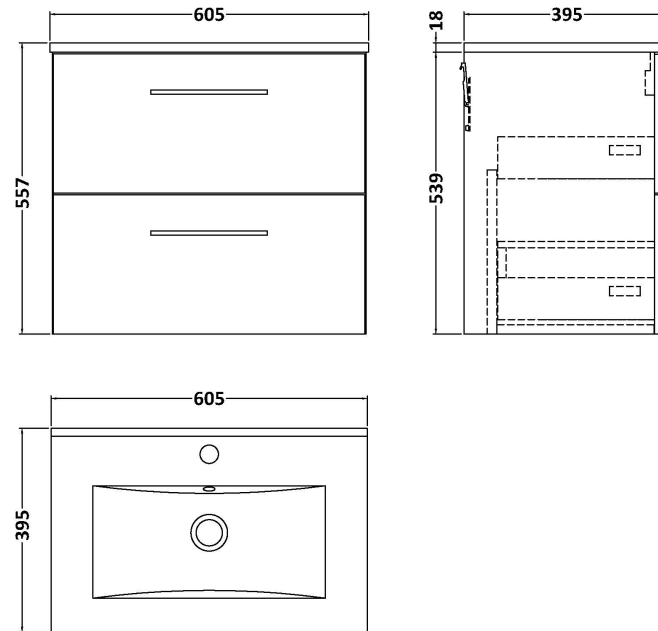

Sales Code: ARN824B

Description: 600 Wh 2-Drawer Vanity & Basin 2

Packaging Details

Barcode: 5056462668314

Sales Code: NVF824

Description: 600 Wh 2-Drawer Unit (365 Deep)

Product Dimensions

Height (mm):	540
Width (mm):	600
Depth (mm):	383
Nett Weight (kg):	21.5

Packaging Dimensions

Height (mm):	560
Width (mm):	620
Depth (mm):	405
Gross Weight (kg):	22

Packaging Data

Box Colour:	Brown Cardboard Box - Printed
Box Qty:	0
Label Size:	0 x 0
Label Colour:	White Label
Label Qty:	2

Sales Code: NVM003

Description: Minimalist Basin 600mm

Product Dimensions

Height (mm):	170
Width (mm):	600
Depth (mm):	390
Nett Weight (kg):	10.76

Packaging Dimensions

Height (mm):	200
Width (mm):	400
Depth (mm):	620
Gross Weight (kg):	10.76

Packaging Data

Box Colour:	Brown Cardboard Box - Printed
Box Qty:	1
Label Size:	100 x 50
Label Colour:	White Label
Label Qty:	2

Outer Box Dimensions (If Applicable)

Height (mm):	
Width (mm):	
Depth (mm):	
Gross Weight (kg):	
Barcode:	5055146194668