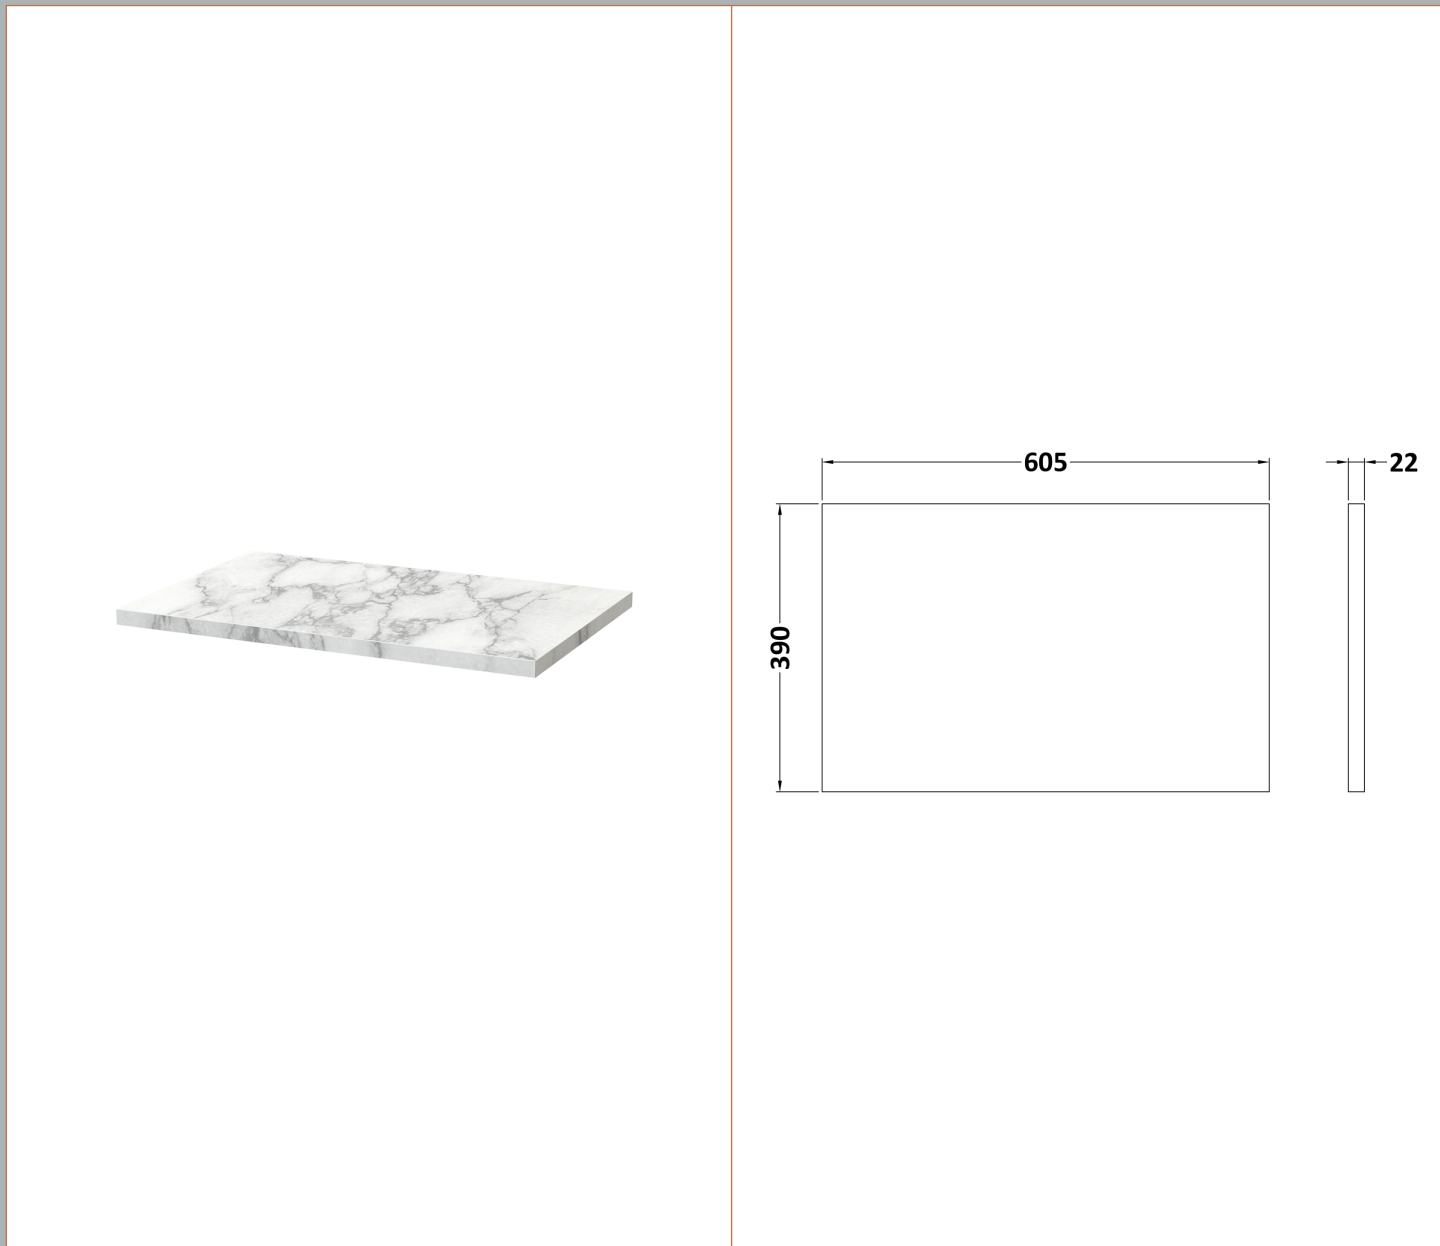

Sales Code: ARN824LCM

Description: 600 Wh 2-Drawer Vanity & Laminate Top

Packaging Details

Barcode: 5056678455418

Sales Code: LCM600

Description: Laminate Worktop 605X390x22mm

Product Dimensions	
Height (mm):	22
Width (mm):	605
Depth (mm):	390
Nett Weight (kg):	2
Packaging Dimensions	
Height (mm):	25
Width (mm):	610
Depth (mm):	455
Gross Weight (kg):	2
Packaging Data	
Box Colour:	Brown Cardboard Box
Box Qty:	1
Label Size:	100 x 50
Label Colour:	White Label
Label Qty:	1
Outer Box Dimensions (If Applicable)	
Height (mm):	
Width (mm):	
Depth (mm):	
Gross Weight (kg):	
Barcode:	5056462624433
Product Details	
Country of Origin:	United Kingdom
Fitting Instruction:	No
CE & UKCA:	N/A
FSC Certified Materials:	Yes
Colour:	Matt Carrera Marble
Construction Method:	Not Applicable
Construction Type:	Not Applicable
Cabinet Finish:	Not Applicable
Fascia Finish:	MFC Laminated
Cabinet Thickness (mm):	
Fascia Thickness (mm):	22
Drawer Included:	No
Drawer Type:	Not Applicable
No of Shelves:	0
Hinge Type:	Not Applicable
Hinge Included:	No
Adjustable Legs:	No, Not Required
Fixings Included:	No
Handle Style:	Not Applicable
Waste Shroud:	Not Applicable
Handle Included:	No
Handle Type:	Not Applicable

Sales Code: NVF824

Description: 600 Wh 2-Drawer Unit (365 Deep)

Product Dimensions

Height (mm):	540
Width (mm):	600
Depth (mm):	383
Nett Weight (kg):	21.5

Packaging Dimensions

Height (mm):	560
Width (mm):	620
Depth (mm):	405
Gross Weight (kg):	22

Packaging Data

Box Colour:	Brown Cardboard Box - Printed
Box Qty:	0
Label Size:	0 x 0
Label Colour:	White Label
Label Qty:	2

Outer Box Dimensions (If Applicable)

Height (mm):	
Width (mm):	
Depth (mm):	
Gross Weight (kg):	
Barcode:	5056462658063