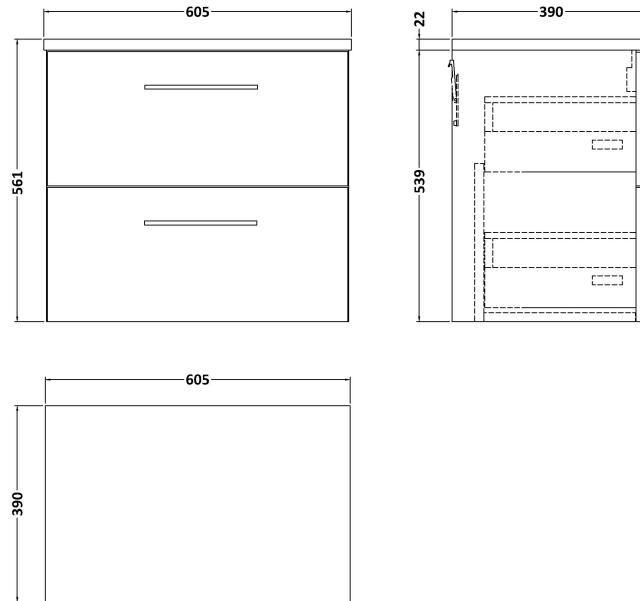

Sales Code: ARN824LCM

Description: 600 Wh 2-Drawer Vanity & Laminate Top

Packaging Details

Barcode: 5056678455418

Sales Code: LCM600

Description: Laminate Worktop 605X390x22mm

Product Dimensions	
Height (mm):	22
Width (mm):	605
Depth (mm):	390
Nett Weight (kg):	2
Packaging Dimensions	
Height (mm):	25
Width (mm):	610
Depth (mm):	455
Gross Weight (kg):	2
Packaging Data	
Box Colour:	Brown Cardboard Box
Box Qty:	1
Label Size:	100 x 50
Label Colour:	White Label
Label Qty:	1
Outer Box Dimensions (If Applicable)	
Height (mm):	
Width (mm):	
Depth (mm):	
Gross Weight (kg):	
Barcode:	5056462624433
Product Details	
Country of Origin:	United Kingdom
Fitting Instruction:	No
CE & UKCA:	N/A
FSC Certified Materials:	Yes
Colour:	Matt Carrera Marble
Construction Method:	Not Applicable
Construction Type:	Not Applicable
Cabinet Finish:	Not Applicable
Fascia Finish:	MFC Laminated
Cabinet Thickness (mm):	
Fascia Thickness (mm):	22
Drawer Included:	No
Drawer Type:	Not Applicable
No of Shelves:	0
Hinge Type:	Not Applicable
Hinge Included:	No
Adjustable Legs:	No, Not Required
Fixings Included:	No
Handle Style:	Not Applicable
Waste Shroud:	Not Applicable
Handle Included:	No
Handle Type:	Not Applicable

Sales Code: NVF824

Description: 600 Wh 2-Drawer Unit (365 Deep)

Product Dimensions

Height (mm):	540
Width (mm):	600
Depth (mm):	383
Nett Weight (kg):	21.5

Packaging Dimensions

Height (mm):	560
Width (mm):	620
Depth (mm):	405
Gross Weight (kg):	22

Packaging Data

Box Colour:	Brown Cardboard Box - Printed
Box Qty:	0
Label Size:	0 x 0
Label Colour:	White Label
Label Qty:	2

Outer Box Dimensions (If Applicable)

Height (mm):	
Width (mm):	
Depth (mm):	
Gross Weight (kg):	
Barcode:	5056462658063