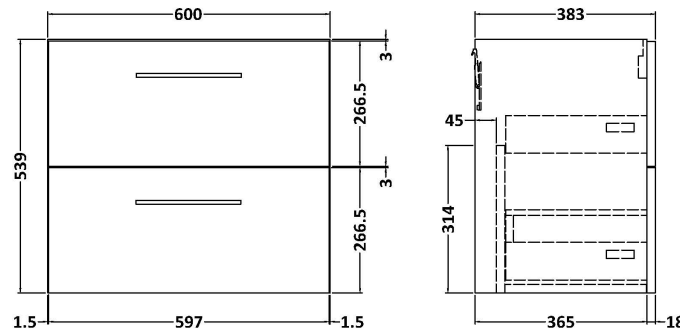

Sales Code: ARN824LCM

Description: 600 Wh 2-Drawer Vanity & Laminate Top

Packaging Details

Barcode: 5056678455418

Sales Code: LCM600

Description: Laminate Worktop 605X390x22mm

Product Dimensions	
Height (mm):	22
Width (mm):	605
Depth (mm):	390
Nett Weight (kg):	2
Packaging Dimensions	
Height (mm):	25
Width (mm):	610
Depth (mm):	455
Gross Weight (kg):	2
Packaging Data	
Box Colour:	Brown Cardboard Box
Box Qty:	1
Label Size:	100 x 50
Label Colour:	White Label
Label Qty:	1
Outer Box Dimensions (If Applicable)	
Height (mm):	
Width (mm):	
Depth (mm):	
Gross Weight (kg):	
Barcode:	5056462624433
Product Details	
Country of Origin:	United Kingdom
Fitting Instruction:	No
CE & UKCA:	N/A
FSC Certified Materials:	Yes
Colour:	Matt Carrera Marble
Construction Method:	Not Applicable
Construction Type:	Not Applicable
Cabinet Finish:	Not Applicable
Fascia Finish:	MFC Laminated
Cabinet Thickness (mm):	
Fascia Thickness (mm):	22
Drawer Included:	No
Drawer Type:	Not Applicable
No of Shelves:	0
Hinge Type:	Not Applicable
Hinge Included:	No
Adjustable Legs:	No, Not Required
Fixings Included:	No
Handle Style:	Not Applicable
Waste Shroud:	Not Applicable
Handle Included:	No
Handle Type:	Not Applicable

Sales Code: NVF824

Description: 600 Wh 2-Drawer Unit (365 Deep)

Product Dimensions

Height (mm):	540
Width (mm):	600
Depth (mm):	383
Nett Weight (kg):	21.5

Packaging Dimensions

Height (mm):	560
Width (mm):	620
Depth (mm):	405
Gross Weight (kg):	22

Packaging Data

Box Colour:	Brown Cardboard Box - Printed
Box Qty:	0
Label Size:	0 x 0
Label Colour:	White Label
Label Qty:	2

Outer Box Dimensions (If Applicable)

Height (mm):	
Width (mm):	
Depth (mm):	
Gross Weight (kg):	
Barcode:	5056462658063