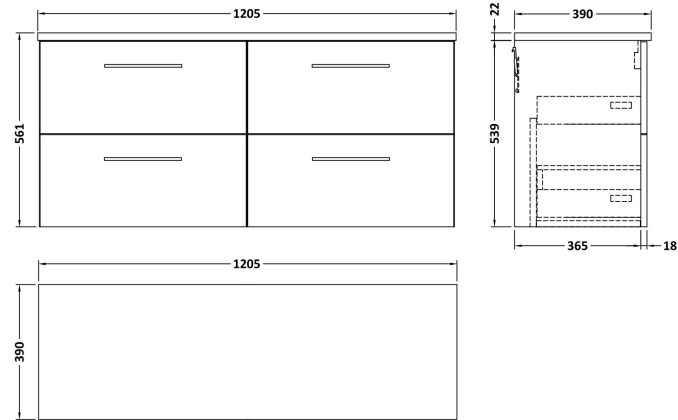

Sales Code: ARN824LSB2

Description: 1200 Wh 4-Drawer Vanity & Laminate Top

Packaging Details

Barcode: 5056678457313