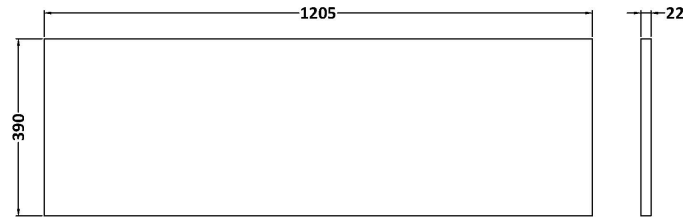

### Product Dimensions

Height (mm):	540
Width (mm):	600
Depth (mm):	383
Nett Weight (kg):	21.5

### Packaging Dimensions

Height (mm):	560
Width (mm):	620
Depth (mm):	405
Gross Weight (kg):	22

### Outer Box Dimensions (If Applicable)

Height (mm):	
Width (mm):	
Depth (mm):	
Gross Weight (kg):	
Barcode:	5056462658063

### Product Dimensions

Height (mm):	22
Width (mm):	1205
Depth (mm):	390
Nett Weight (kg):	5