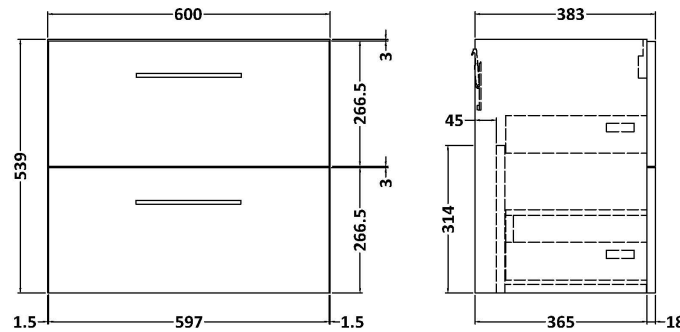

### Product Dimensions

Height (mm):	540
Width (mm):	600
Depth (mm):	383
Nett Weight (kg):	21.5

### Packaging Dimensions

Height (mm):	560
Width (mm):	620
Depth (mm):	405
Gross Weight (kg):	22

### Product Dimensions

Height (mm):	22
Width (mm):	1205
Depth (mm):	390
Nett Weight (kg):	5

### Packaging Dimensions

Height (mm):	25
Width (mm):	1215
Depth (mm):	455
Gross Weight (kg):	5