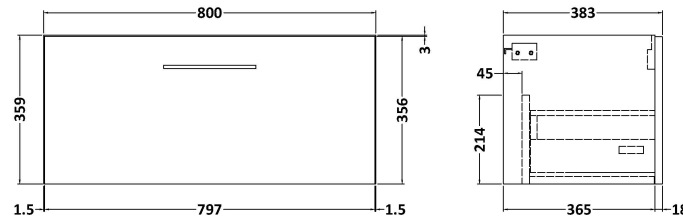

Packaging Dimensions

Height (mm):	25
Width (mm):	810
Depth (mm):	455
Gross Weight (kg):	2.75

Packaging Data

Box Colour:	Brown Cardboard Box
Box Qty:	1
Label Size:	100 x 50
Label Colour:	White Label
Label Qty:	1

Outer Box Dimensions (If Applicable)

Height (mm):	
Width (mm):	
Depth (mm):	
Gross Weight (kg):	
Barcode:	5056462624457

Product Details

Country of Origin:	United Kingdom
Fitting Instruction:	No
CE & UKCA:	N/A
FSC Certified Materials:	Yes
Colour:	Matt Carrera Marble
Construction Method:	Not Applicable
Construction Type:	Not Applicable
Cabinet Finish:	Not Applicable
Fascia Finish:	MFC Laminated
Cabinet Thickness (mm):	
Fascia Thickness (mm):	22
Drawer Included:	No
Drawer Type:	Not Applicable
No of Shelves:	0
Hinge Type:	Not Applicable
Hinge Included:	No
Adjustable Legs:	No, Not Required
Fixings Included:	No
Handle Style:	Not Applicable
Waste Shroud:	Not Applicable
Handle Included:	No
Handle Type:	Not Applicable

Sales Code: NVF825

Description: 800 Single Drawer Unit (365 Deep)

Product Dimensions

Height (mm):	359
Width (mm):	800
Depth (mm):	383
Nett Weight (kg):	17

Packaging Dimensions

Height (mm):	391
Width (mm):	832
Depth (mm):	391
Gross Weight (kg):	17.5

Packaging Data

Box Colour:	Brown Cardboard Box - Printed
Box Qty:	0
Label Size:	0 x 0
Label Colour:	White Label
Label Qty:	2

Outer Box Dimensions (If Applicable)

Height (mm):	
Width (mm):	
Depth (mm):	
Gross Weight (kg):	
Barcode:	5056462660875