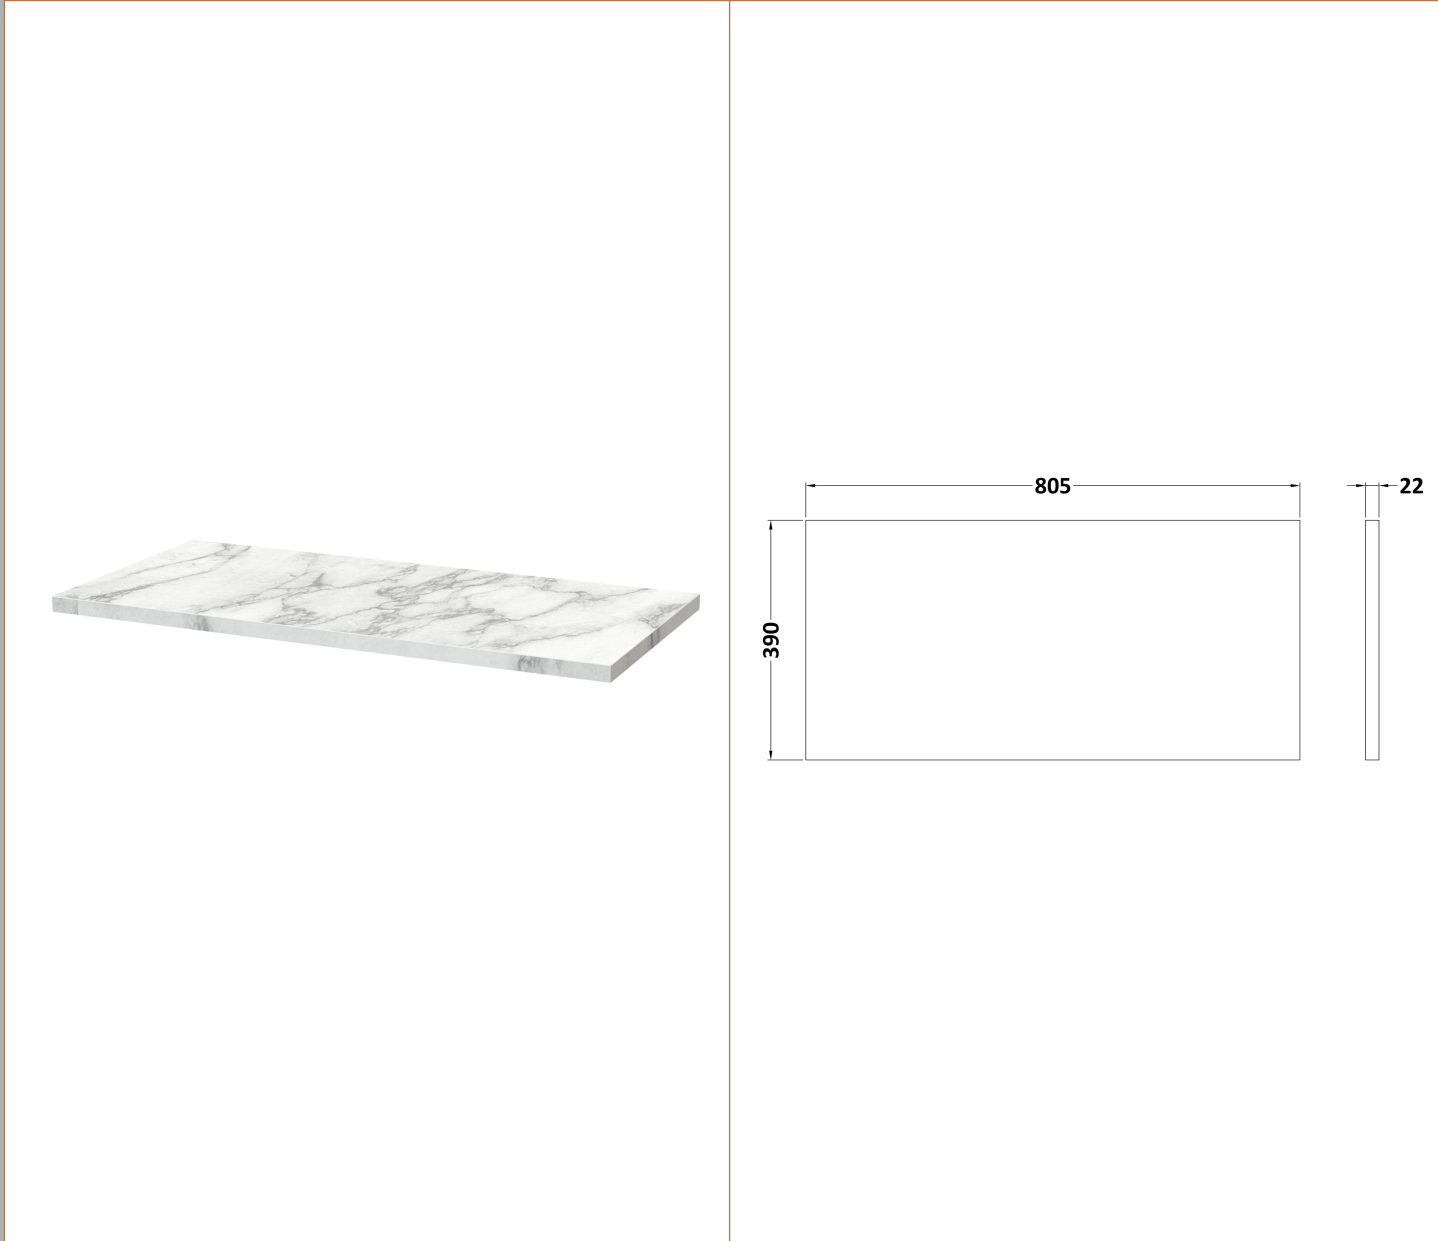

Sales Code: ARN825LCM

Description: 800 Wh 1-Drawer Vanity & Laminate Top

Packaging Details

Barcode: 5056678455425

Sales Code: LCM800

Description: Laminate Worktop 805X390x22mm

Product Dimensions

Height (mm):	22
Width (mm):	805
Depth (mm):	390
Nett Weight (kg):	2.75

Packaging Dimensions

Height (mm):	25
Width (mm):	810
Depth (mm):	455
Gross Weight (kg):	2.75

Packaging Data

Box Colour:	Brown Cardboard Box
Box Qty:	1
Label Size:	100 x 50
Label Colour:	White Label
Label Qty:	1

Outer Box Dimensions (If Applicable)

Height (mm):	
Width (mm):	
Depth (mm):	
Gross Weight (kg):	
Barcode:	5056462624457

Product Details

Country of Origin:	United Kingdom
Fitting Instruction:	No
CE & UKCA:	N/A
FSC Certified Materials:	Yes
Colour:	Matt Carrera Marble
Construction Method:	Not Applicable
Construction Type:	Not Applicable
Cabinet Finish:	Not Applicable
Fascia Finish:	MFC Laminated
Cabinet Thickness (mm):	
Fascia Thickness (mm):	22
Drawer Included:	No
Drawer Type:	Not Applicable
No of Shelves:	0
Hinge Type:	Not Applicable
Hinge Included:	No
Adjustable Legs:	No, Not Required
Fixings Included:	No
Handle Style:	Not Applicable
Waste Shroud:	Not Applicable
Handle Included:	No
Handle Type:	Not Applicable

Sales Code: NVF825

Description: 800 Single Drawer Unit (365 Deep)

Product Dimensions

Height (mm):	359
Width (mm):	800
Depth (mm):	383
Nett Weight (kg):	17

Packaging Dimensions

Height (mm):	391
Width (mm):	832
Depth (mm):	391
Gross Weight (kg):	17.5