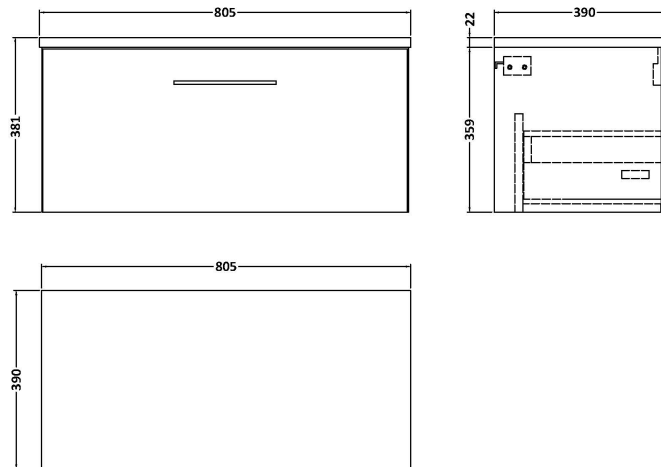

Sales Code: ARN825LCM

Description: 800 Wh 1-Drawer Vanity & Laminate Top

Packaging Details

Barcode: 5056678455425

Sales Code: LCM800

Description: Laminate Worktop 805X390x22mm

Product Dimensions

Height (mm):	22
Width (mm):	805
Depth (mm):	390
Nett Weight (kg):	2.75

Packaging Dimensions

Height (mm):	25
Width (mm):	810
Depth (mm):	455
Gross Weight (kg):	2.75

Packaging Data

Box Colour:	Brown Cardboard Box
Box Qty:	1
Label Size:	100 x 50
Label Colour:	White Label
Label Qty:	1

Sales Code: NVF825

Description: 800 Single Drawer Unit (365 Deep)

Product Dimensions

Height (mm):	359
Width (mm):	800
Depth (mm):	383
Nett Weight (kg):	17

Packaging Dimensions

Height (mm):	391
Width (mm):	832
Depth (mm):	391
Gross Weight (kg):	17.5

Packaging Data

Box Colour:	Brown Cardboard Box - Printed
Box Qty:	0
Label Size:	0 x 0
Label Colour:	White Label
Label Qty:	2

Outer Box Dimensions (If Applicable)

Height (mm):	
Width (mm):	
Depth (mm):	
Gross Weight (kg):	
Barcode:	5056462660875