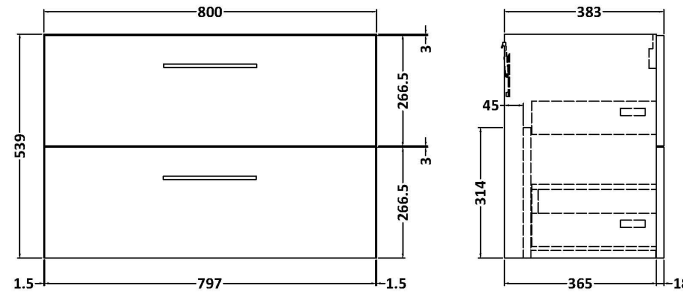

Sales Code: ARN826D

Description: 800 Wh 2-Drawer Vanity & Basin 3

Packaging Details

Barcode: 5056462669168

Sales Code: NVF826

Description: 800 Wh 2-Drawer Unit (365 Deep)

Product Dimensions

Height (mm):	540
Width (mm):	800
Depth (mm):	383
Nett Weight (kg):	33.5

Packaging Dimensions

Height (mm):	560
Width (mm):	820
Depth (mm):	405
Gross Weight (kg):	34

Packaging Data

Box Colour:	Brown Cardboard Box - Printed
Box Qty:	0
Label Size:	0 x 0
Label Colour:	White Label
Label Qty:	2

Sales Code: NVM035

Description: 800 Thin Edged Basin 1Th

Product Dimensions

Height (mm):	170
Width (mm):	810
Depth (mm):	395
Nett Weight (kg):	14.5

Packaging Dimensions

Height (mm):	190
Width (mm):	830
Depth (mm):	415
Gross Weight (kg):	15

Packaging Data

Box Colour:	Brown Cardboard Box
Box Qty:	1
Label Size:	100 x 50
Label Colour:	White Label
Label Qty:	2

Outer Box Dimensions (If Applicable)

Height (mm):	
Width (mm):	
Depth (mm):	
Gross Weight (kg):	
Barcode:	5056211853435