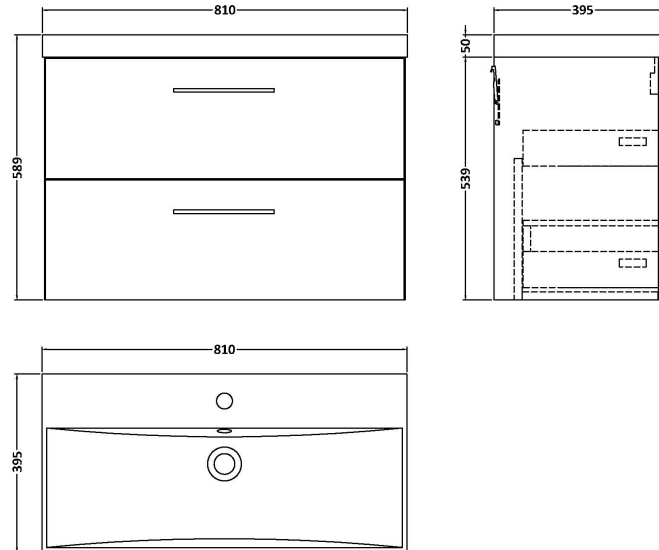

Sales Code: ARN826D

Description: 800 Wh 2-Drawer Vanity & Basin 3

Packaging Details

Barcode: 5056462669168

Sales Code: NVF826

Description: 800 Wh 2-Drawer Unit (365 Deep)

Product Dimensions

Height (mm):	540
Width (mm):	800
Depth (mm):	383
Nett Weight (kg):	33.5

Packaging Dimensions

Height (mm):	560
Width (mm):	820
Depth (mm):	405
Gross Weight (kg):	34

Packaging Data

Box Colour:	Brown Cardboard Box - Printed
Box Qty:	0
Label Size:	0 x 0
Label Colour:	White Label
Label Qty:	2

Outer Box Dimensions (If Applicable)

Height (mm):	
Width (mm):	
Depth (mm):	
Gross Weight (kg):	
Barcode:	5056462658094

Product Details

Country of Origin:	China
Fitting Instruction:	No
CE & UKCA:	N/A
FSC Certified Materials:	Yes
Colour:	Satin Green
Construction Method:	Cam & Wood Dowel
Construction Type:	Rigid
Cabinet Finish:	MFC Painted Matt
Fascia Finish:	Mdf Painted Matt
Cabinet Thickness (mm):	16
Fascia Thickness (mm):	18
Drawer Included:	Yes
Drawer Type:	80mm High Metal S/C Inc Galler
No of Shelves:	0
Hinge Type:	Not Applicable
Hinge Included:	Not Applicable
Adjustable Legs:	No, Not Required
Fixings Included:	Yes
Handle Style:	Contemporary
Waste Shroud:	Yes
Handle Included:	Yes, Supplied
Handle Type:	D-Shape

Sales Code: NVM035

Description: 800 Thin Edged Basin 1Th

Product Dimensions

Height (mm):	170
Width (mm):	810
Depth (mm):	395
Nett Weight (kg):	14.5

Packaging Dimensions

Height (mm):	190
Width (mm):	830
Depth (mm):	415
Gross Weight (kg):	15