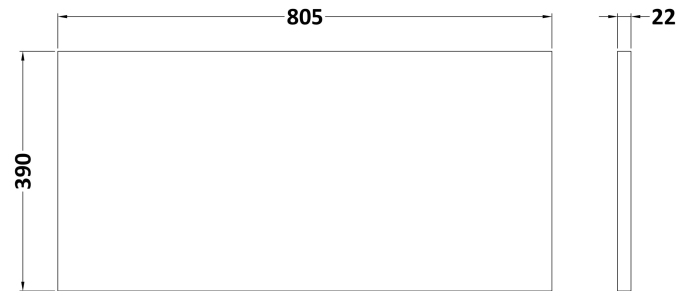

Sales Code: ARN826LCM

Description: 800 Wh 2-Drawer Vanity & Laminate Top

Packaging Details

Barcode: 5056678455432

Sales Code: LCM800

Description: Laminate Worktop 805X390x22mm

Product Dimensions

Height (mm):	22
Width (mm):	805
Depth (mm):	390
Nett Weight (kg):	2.75

Packaging Dimensions

Height (mm):	25
Width (mm):	810
Depth (mm):	455
Gross Weight (kg):	2.75

Packaging Data

Box Colour:	Brown Cardboard Box
Box Qty:	1
Label Size:	100 x 50
Label Colour:	White Label
Label Qty:	1

Sales Code: NVF826

Description: 800 Wh 2-Drawer Unit (365 Deep)

Product Dimensions

Height (mm):	540
Width (mm):	800
Depth (mm):	383
Nett Weight (kg):	33.5

Packaging Dimensions

Height (mm):	560
Width (mm):	820
Depth (mm):	405
Gross Weight (kg):	34

Packaging Data

Box Colour:	Brown Cardboard Box - Printed
Box Qty:	0
Label Size:	0 x 0
Label Colour:	White Label
Label Qty:	2

Outer Box Dimensions (If Applicable)

Height (mm):	
Width (mm):	
Depth (mm):	
Gross Weight (kg):	
Barcode:	5056462658094