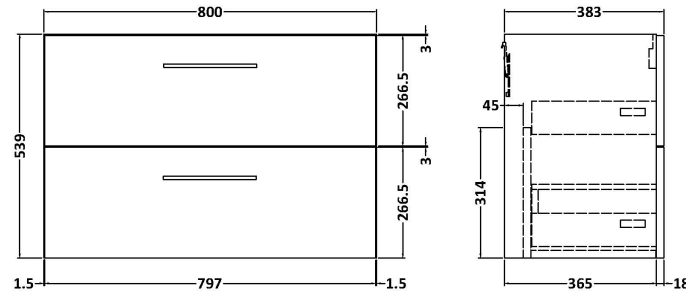

Sales Code: ARN826LCM

Description: 800 Wh 2-Drawer Vanity & Laminate Top

Packaging Details

Barcode: 5056678455432

Sales Code: LCM800

Description: Laminate Worktop 805X390x22mm

Product Dimensions

Height (mm):	22
Width (mm):	805
Depth (mm):	390
Nett Weight (kg):	2.75

Packaging Dimensions

Height (mm):	25
Width (mm):	810
Depth (mm):	455
Gross Weight (kg):	2.75

Packaging Data

Box Colour:	Brown Cardboard Box
Box Qty:	1
Label Size:	100 x 50
Label Colour:	White Label
Label Qty:	1

Outer Box Dimensions (If Applicable)

Height (mm):	
Width (mm):	
Depth (mm):	
Gross Weight (kg):	
Barcode:	5056462624457

Product Details

Country of Origin:	United Kingdom
Fitting Instruction:	No
CE & UKCA:	N/A
FSC Certified Materials:	Yes
Colour:	Matt Carrera Marble
Construction Method:	Not Applicable
Construction Type:	Not Applicable
Cabinet Finish:	Not Applicable
Fascia Finish:	MFC Laminated
Cabinet Thickness (mm):	
Fascia Thickness (mm):	22
Drawer Included:	No
Drawer Type:	Not Applicable
No of Shelves:	0
Hinge Type:	Not Applicable
Hinge Included:	No
Adjustable Legs:	No, Not Required
Fixings Included:	No
Handle Style:	Not Applicable
Waste Shroud:	Not Applicable
Handle Included:	No
Handle Type:	Not Applicable

Sales Code: NVF826

Description: 800 Wh 2-Drawer Unit (365 Deep)

Product Dimensions

Height (mm):	540
Width (mm):	800
Depth (mm):	383
Nett Weight (kg):	33.5

Packaging Dimensions

Height (mm):	560
Width (mm):	820
Depth (mm):	405
Gross Weight (kg):	34