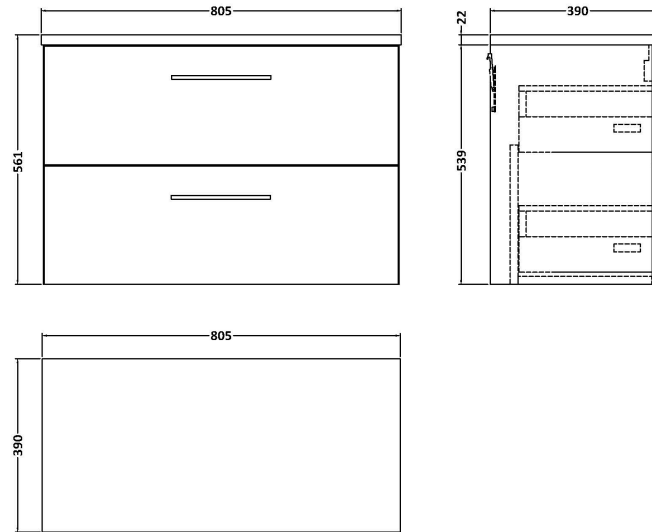

Sales Code: ARN826LCM

Description: 800 Wh 2-Drawer Vanity & Laminate Top

Packaging Details

Barcode: 5056678455432

Sales Code: LCM800

Description: Laminate Worktop 805X390x22mm

Product Dimensions

Height (mm):	22
Width (mm):	805
Depth (mm):	390
Nett Weight (kg):	2.75

Packaging Dimensions

Height (mm):	25
Width (mm):	810
Depth (mm):	455
Gross Weight (kg):	2.75

Packaging Data

Box Colour:	Brown Cardboard Box
Box Qty:	1
Label Size:	100 x 50
Label Colour:	White Label
Label Qty:	1

Sales Code: NVF826

Description: 800 Wh 2-Drawer Unit (365 Deep)

Product Dimensions

Height (mm):	540
Width (mm):	800
Depth (mm):	383
Nett Weight (kg):	33.5

Packaging Dimensions

Height (mm):	560
Width (mm):	820
Depth (mm):	405
Gross Weight (kg):	34

Packaging Data

Box Colour:	Brown Cardboard Box - Printed
Box Qty:	0
Label Size:	0 x 0
Label Colour:	White Label
Label Qty:	2

Outer Box Dimensions (If Applicable)

Height (mm):	
Width (mm):	
Depth (mm):	
Gross Weight (kg):	
Barcode:	5056462658094