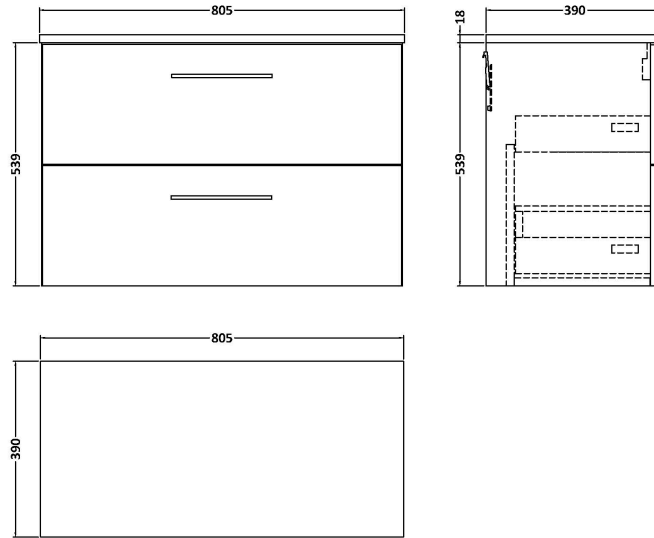

Sales Code: ARN826W

Description: 800 Wh 2-Drawer Vanity & Worktop

Packaging Details

Barcode: 5056462669175

Sales Code: NVF826

Description: 800 Wh 2-Drawer Unit (365 Deep)

Product Dimensions

Height (mm):	540
Width (mm):	800
Depth (mm):	383
Nett Weight (kg):	33.5

Packaging Dimensions

Height (mm):	560
Width (mm):	820
Depth (mm):	405
Gross Weight (kg):	34

Packaging Data

Box Colour:	Brown Cardboard Box - Printed
Box Qty:	0
Label Size:	0 x 0
Label Colour:	White Label
Label Qty:	2

Outer Box Dimensions (If Applicable)

Height (mm):	
Width (mm):	
Depth (mm):	
Gross Weight (kg):	
Barcode:	5056462658094

Product Details

Country of Origin:	China
Fitting Instruction:	No
CE & UKCA:	N/A
FSC Certified Materials:	Yes
Colour:	Satin Green
Construction Method:	Cam & Wood Dowel
Construction Type:	Rigid
Cabinet Finish:	MFC Painted Matt
Fascia Finish:	Mdf Painted Matt
Cabinet Thickness (mm):	16
Fascia Thickness (mm):	18
Drawer Included:	Yes
Drawer Type:	80mm High Metal S/C Inc Galler
No of Shelves:	0
Hinge Type:	Not Applicable
Hinge Included:	Not Applicable
Adjustable Legs:	No, Not Required
Fixings Included:	Yes
Handle Style:	Contemporary
Waste Shroud:	Yes
Handle Included:	Yes, Supplied
Handle Type:	D-Shape

Sales Code: MWT880

Description: 800 Worktop (805X390x18mm)

Product Dimensions

Height (mm):	18
Width (mm):	805
Depth (mm):	390
Nett Weight (kg):	3.5

Packaging Dimensions

Height (mm):	25
Width (mm):	825
Depth (mm):	410
Gross Weight (kg):	3.5