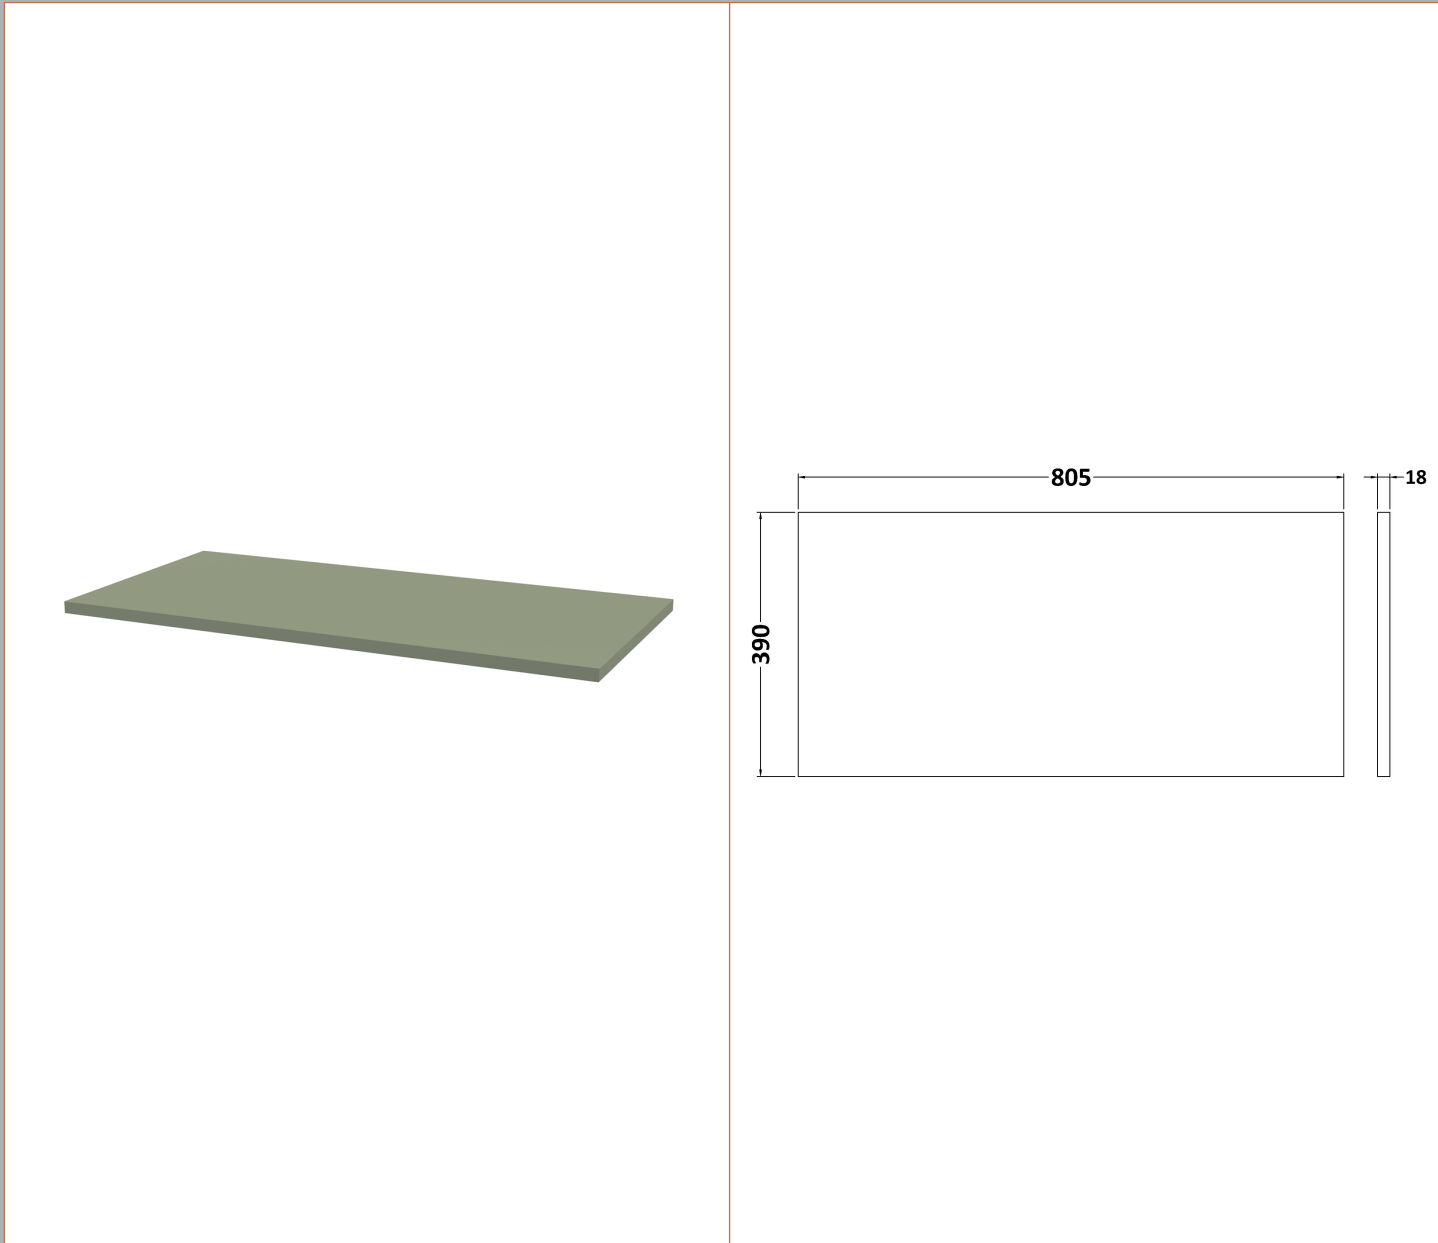

Sales Code: ARN826W

Description: 800 Wh 2-Drawer Vanity & Worktop

Packaging Details

Barcode: 5056462669175

Sales Code: NVF826

Description: 800 Wh 2-Drawer Unit (365 Deep)

Product Dimensions

Height (mm):	540
Width (mm):	800
Depth (mm):	383
Nett Weight (kg):	33.5

Packaging Dimensions

Height (mm):	560
Width (mm):	820
Depth (mm):	405
Gross Weight (kg):	34

Packaging Data

Box Colour:	Brown Cardboard Box - Printed
Box Qty:	0
Label Size:	0 x 0
Label Colour:	White Label
Label Qty:	2

Outer Box Dimensions (If Applicable)

Height (mm):	
Width (mm):	
Depth (mm):	
Gross Weight (kg):	
Barcode:	5056462658094

Product Details

Country of Origin:	China
Fitting Instruction:	No
CE & UKCA:	N/A
FSC Certified Materials:	Yes
Colour:	Satin Green
Construction Method:	Cam & Wood Dowel
Construction Type:	Rigid
Cabinet Finish:	MFC Painted Matt
Fascia Finish:	Mdf Painted Matt
Cabinet Thickness (mm):	16
Fascia Thickness (mm):	18
Drawer Included:	Yes
Drawer Type:	80mm High Metal S/C Inc Galler
No of Shelves:	0
Hinge Type:	Not Applicable
Hinge Included:	Not Applicable
Adjustable Legs:	No, Not Required
Fixings Included:	Yes
Handle Style:	Contemporary
Waste Shroud:	Yes
Handle Included:	Yes, Supplied
Handle Type:	D-Shape

Sales Code: MWT880

Description: 800 Worktop (805X390x18mm)

Product Dimensions

Height (mm):	18
Width (mm):	805
Depth (mm):	390
Nett Weight (kg):	3.5

Packaging Dimensions

Height (mm):	25
Width (mm):	825
Depth (mm):	410
Gross Weight (kg):	3.5