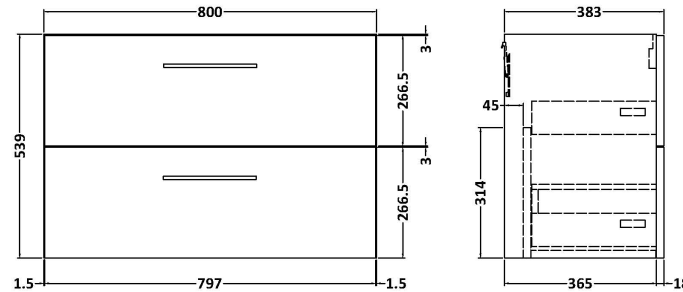

Sales Code: ARN826W

Description: 800 Wh 2-Drawer Vanity & Worktop

Packaging Details

Barcode: 5056462669175

Sales Code: NVF826

Description: 800 Wh 2-Drawer Unit (365 Deep)

Product Dimensions

Height (mm):	540
Width (mm):	800
Depth (mm):	383
Nett Weight (kg):	33.5

Packaging Dimensions

Height (mm):	560
Width (mm):	820
Depth (mm):	405
Gross Weight (kg):	34

Packaging Data

Box Colour:	Brown Cardboard Box - Printed
Box Qty:	0
Label Size:	0 x 0
Label Colour:	White Label
Label Qty:	2

Sales Code: MWT880

Description: 800 Worktop (805X390x18mm)

Product Dimensions

Height (mm):	18
Width (mm):	805
Depth (mm):	390
Nett Weight (kg):	3.5

Packaging Dimensions

Height (mm):	25
Width (mm):	825
Depth (mm):	410
Gross Weight (kg):	3.5

Packaging Data

Box Colour:	Brown Cardboard Box - Printed
Box Qty:	1
Label Size:	100 x 50
Label Colour:	Not Applicable
Label Qty:	0

Outer Box Dimensions (If Applicable)

Height (mm):	
Width (mm):	
Depth (mm):	
Gross Weight (kg):	
Barcode:	5056462654928