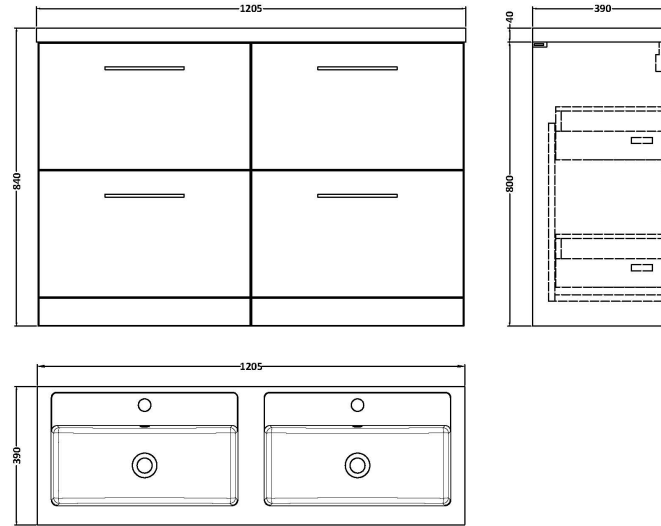

Sales Code: ARN833C

Description: 1200 Fs 4-Drawer Vanity & Double Basin

Packaging Details

Barcode: 5056462669724