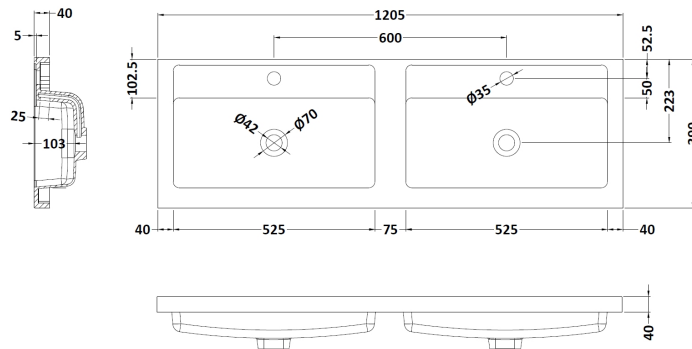

### Product Dimensions

Height (mm):	800
Width (mm):	600
Depth (mm):	383
Nett Weight (kg):	26

### Packaging Dimensions

Height (mm):	835
Width (mm):	632
Depth (mm):	391
Gross Weight (kg):	26.5

### Outer Box Dimensions (If Applicable)

Height (mm):	
Width (mm):	
Depth (mm):	
Gross Weight (kg):	
Barcode:	5056462660660

**Sales Code:** PMB424

**Description:** Double Polymarble Basin 1205 X 390

**Product Dimensions**

Height (mm):	390
Width (mm):	1205
Depth (mm):	157
Nett Weight (kg):	18.12

**Packaging Dimensions**

Height (mm):	100
Width (mm):	1205
Depth (mm):	400
Gross Weight (kg):	18.12