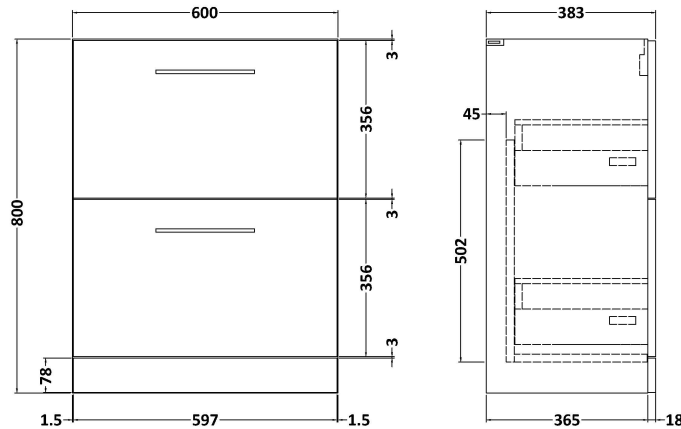

### Product Dimensions

Height (mm):	800
Width (mm):	600
Depth (mm):	383
Nett Weight (kg):	26

### Packaging Dimensions

Height (mm):	835
Width (mm):	632
Depth (mm):	391
Gross Weight (kg):	26.5

### Outer Box Dimensions (If Applicable)

Height (mm):	
Width (mm):	
Depth (mm):	
Gross Weight (kg):	
Barcode:	5056462660660

**Sales Code:** PMB424

**Description:** Double Polymarble Basin 1205 X 390

**Product Dimensions**

Height (mm):	390
Width (mm):	1205
Depth (mm):	157
Nett Weight (kg):	18.12

**Packaging Dimensions**

Height (mm):	100
Width (mm):	1205
Depth (mm):	400
Gross Weight (kg):	18.12