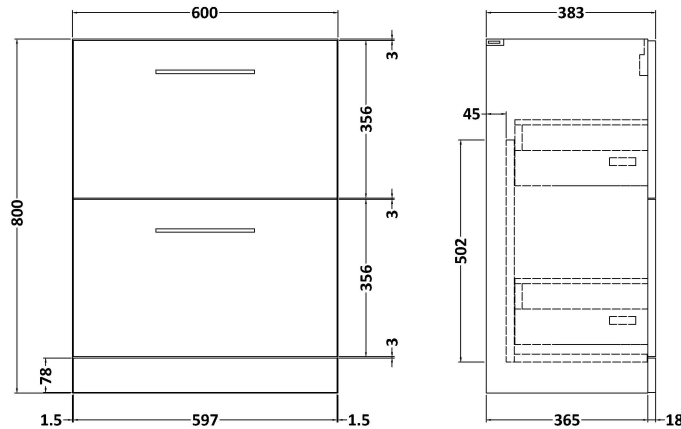

Sales Code: ARN833F

Description: 1200 Fs 4-Drawer Vanity & Double Basin

Packaging Details

Barcode: 5056462669717

Sales Code: NVF833

Description: 600 Fs 2-Drawer Unit (365 Deep)

Product Dimensions

Height (mm):	800
Width (mm):	600
Depth (mm):	383
Nett Weight (kg):	26

Packaging Dimensions

Height (mm):	835
Width (mm):	632
Depth (mm):	391
Gross Weight (kg):	26.5

Packaging Data

Box Colour:	Brown Cardboard Box - Printed
Box Qty:	0
Label Size:	0 x 0
Label Colour:	White Label
Label Qty:	2

Sales Code: CBM424

Description: Double Ceramic Basin 1208X392

Product Dimensions

Height (mm):	390
Width (mm):	1205
Depth (mm):	175
Nett Weight (kg):	27

Packaging Dimensions

Height (mm):	205
Width (mm):	1270
Depth (mm):	510
Gross Weight (kg):	27

Packaging Data

Box Colour:	Brown Cardboard Box - Printed
Box Qty:	1
Label Size:	100 x 50
Label Colour:	White Label
Label Qty:	2

Outer Box Dimensions (If Applicable)

Height (mm):	
Width (mm):	
Depth (mm):	
Gross Weight (kg):	
Barcode:	5056211875826