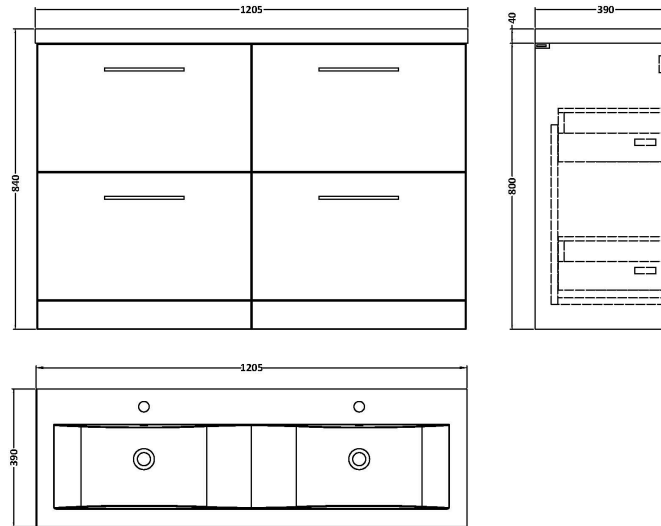

Sales Code: ARN833F

Description: 1200 Fs 4-Drawer Vanity & Double Basin

Packaging Details

Barcode: 5056462669717

Sales Code: NVF833

Description: 600 Fs 2-Drawer Unit (365 Deep)

Product Dimensions

Height (mm):	800
Width (mm):	600
Depth (mm):	383
Nett Weight (kg):	26

Packaging Dimensions

Height (mm):	835
Width (mm):	632
Depth (mm):	391
Gross Weight (kg):	26.5

Packaging Data

Box Colour:	Brown Cardboard Box - Printed
Box Qty:	0
Label Size:	0 x 0
Label Colour:	White Label
Label Qty:	2

Outer Box Dimensions (If Applicable)

Height (mm):	
Width (mm):	
Depth (mm):	
Gross Weight (kg):	
Barcode:	5056462660660

Product Details

Country of Origin:	China
Fitting Instruction:	No
CE & UKCA:	N/A
FSC Certified Materials:	Yes
Colour:	Satin Green
Construction Method:	Cam & Wood Dowel
Construction Type:	Rigid
Cabinet Finish:	MFC Painted Matt
Fascia Finish:	Mdf Painted Matt
Cabinet Thickness (mm):	16
Fascia Thickness (mm):	18
Drawer Included:	Yes
Drawer Type:	80mm High Metal S/C Inc Galler
No of Shelves:	0
Hinge Type:	Not Applicable
Hinge Included:	Not Applicable
Adjustable Legs:	No, Not Required
Fixings Included:	Yes
Handle Style:	Contemporary
Waste Shroud:	Yes
Handle Included:	Yes, Supplied
Handle Type:	D-Shape

Sales Code: CBM424

Description: Double Ceramic Basin 1208X392

Product Dimensions

Height (mm):	390
Width (mm):	1205
Depth (mm):	175
Nett Weight (kg):	27

Packaging Dimensions

Height (mm):	205
Width (mm):	1270
Depth (mm):	510
Gross Weight (kg):	27