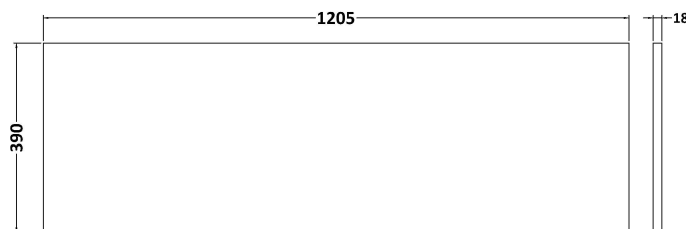

Packaging Dimensions

Height (mm):	835
Width (mm):	632
Depth (mm):	391
Gross Weight (kg):	26.5

Packaging Data

Box Colour:	Brown Cardboard Box - Printed
Box Qty:	0
Label Size:	0 x 0
Label Colour:	White Label
Label Qty:	2

Outer Box Dimensions (If Applicable)

Height (mm):	
Width (mm):	
Depth (mm):	
Gross Weight (kg):	
Barcode:	5056462660660

Product Details

Country of Origin:	China
Fitting Instruction:	No
CE & UKCA:	N/A
FSC Certified Materials:	Yes
Colour:	Satin Green
Construction Method:	Cam & Wood Dowel
Construction Type:	Rigid
Cabinet Finish:	MFC Painted Matt
Fascia Finish:	Mdf Painted Matt
Cabinet Thickness (mm):	16
Fascia Thickness (mm):	18
Drawer Included:	Yes
Drawer Type:	80mm High Metal S/C Inc Galler
No of Shelves:	0
Hinge Type:	Not Applicable
Hinge Included:	Not Applicable
Adjustable Legs:	No, Not Required
Fixings Included:	Yes
Handle Style:	Contemporary
Waste Shroud:	Yes
Handle Included:	Yes, Supplied
Handle Type:	D-Shape

Sales Code: MWT820

Description: 1200 Worktop (1205X390x18mm)

Product Dimensions

Height (mm):	18
Width (mm):	1205
Depth (mm):	390
Nett Weight (kg):	5

Packaging Dimensions

Height (mm):	25
Width (mm):	1225
Depth (mm):	410
Gross Weight (kg):	5

Packaging Data

Box Colour:	Brown Cardboard Box - Printed
Box Qty:	1
Label Size:	100 x 50
Label Colour:	Not Applicable
Label Qty:	0

Outer Box Dimensions (If Applicable)

Height (mm):	
Width (mm):	
Depth (mm):	
Gross Weight (kg):	
Barcode:	5056462654997