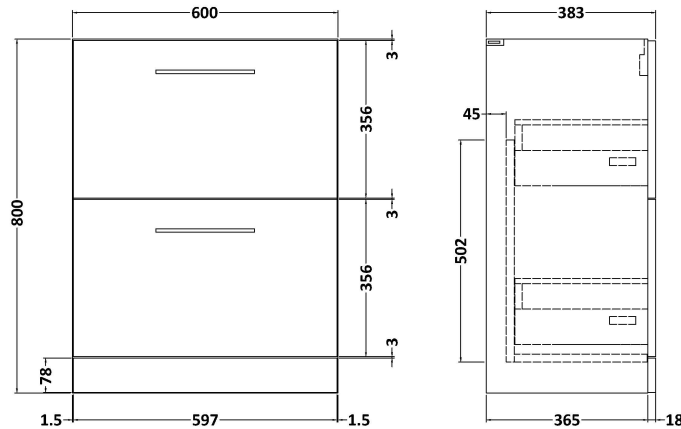

Sales Code: ARN833W2

Description: 1200 Fs 4-Drawer Vanity & Worktop

Packaging Details

Barcode: 5056462669731

Sales Code: NVF833

Description: 600 Fs 2-Drawer Unit (365 Deep)

Product Dimensions

Height (mm):	800
Width (mm):	600
Depth (mm):	383
Nett Weight (kg):	26

Packaging Dimensions

Height (mm):	835
Width (mm):	632
Depth (mm):	391
Gross Weight (kg):	26.5

Packaging Data

Box Colour:	Brown Cardboard Box - Printed
Box Qty:	0
Label Size:	0 x 0
Label Colour:	White Label
Label Qty:	2

Outer Box Dimensions (If Applicable)

Height (mm):	
Width (mm):	
Depth (mm):	
Gross Weight (kg):	
Barcode:	5056462660660

Product Details

Country of Origin:	China
Fitting Instruction:	No
CE & UKCA:	N/A
FSC Certified Materials:	Yes
Colour:	Satin Green
Construction Method:	Cam & Wood Dowel
Construction Type:	Rigid
Cabinet Finish:	MFC Painted Matt
Fascia Finish:	Mdf Painted Matt
Cabinet Thickness (mm):	16
Fascia Thickness (mm):	18
Drawer Included:	Yes
Drawer Type:	80mm High Metal S/C Inc Galler
No of Shelves:	0
Hinge Type:	Not Applicable
Hinge Included:	Not Applicable
Adjustable Legs:	No, Not Required
Fixings Included:	Yes
Handle Style:	Contemporary
Waste Shroud:	Yes
Handle Included:	Yes, Supplied
Handle Type:	D-Shape

Sales Code: MWT820

Description: 1200 Worktop (1205X390x18mm)

Product Dimensions

Height (mm):	18
Width (mm):	1205
Depth (mm):	390
Nett Weight (kg):	5

Packaging Dimensions

Height (mm):	25
Width (mm):	1225
Depth (mm):	410
Gross Weight (kg):	5