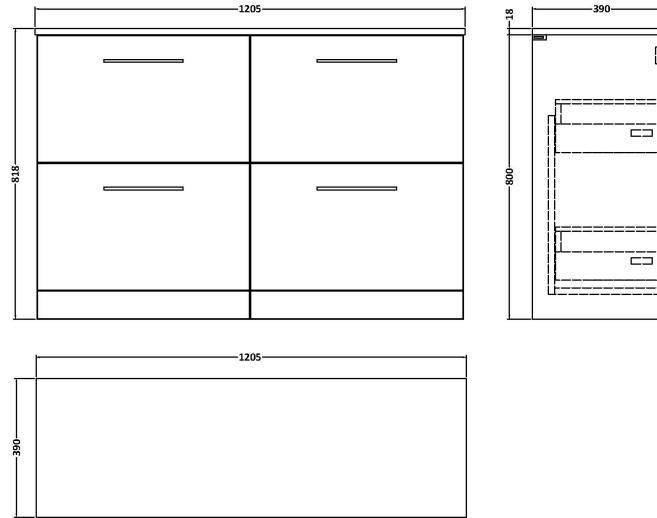

Sales Code: ARN833W2

Description: 1200 Fs 4-Drawer Vanity & Worktop

Packaging Details

Barcode: 5056462669731

Sales Code: NVF833

Description: 600 Fs 2-Drawer Unit (365 Deep)

Product Dimensions

Height (mm):	800
Width (mm):	600
Depth (mm):	383
Nett Weight (kg):	26

Packaging Dimensions

Height (mm):	835
Width (mm):	632
Depth (mm):	391
Gross Weight (kg):	26.5

Packaging Data

Box Colour:	Brown Cardboard Box - Printed
Box Qty:	0
Label Size:	0 x 0
Label Colour:	White Label
Label Qty:	2

Outer Box Dimensions (If Applicable)

Height (mm):	
Width (mm):	
Depth (mm):	
Gross Weight (kg):	
Barcode:	5056462660660

Product Details

Country of Origin:	China
Fitting Instruction:	No
CE & UKCA:	N/A
FSC Certified Materials:	Yes
Colour:	Satin Green
Construction Method:	Cam & Wood Dowel
Construction Type:	Rigid
Cabinet Finish:	MFC Painted Matt
Fascia Finish:	Mdf Painted Matt
Cabinet Thickness (mm):	16
Fascia Thickness (mm):	18
Drawer Included:	Yes
Drawer Type:	80mm High Metal S/C Inc Galler
No of Shelves:	0
Hinge Type:	Not Applicable
Hinge Included:	Not Applicable
Adjustable Legs:	No, Not Required
Fixings Included:	Yes
Handle Style:	Contemporary
Waste Shroud:	Yes
Handle Included:	Yes, Supplied
Handle Type:	D-Shape

Sales Code: MWT820

Description: 1200 Worktop (1205X390x18mm)

Product Dimensions

Height (mm):	18
Width (mm):	1205
Depth (mm):	390
Nett Weight (kg):	5

Packaging Dimensions

Height (mm):	25
Width (mm):	1225
Depth (mm):	410
Gross Weight (kg):	5