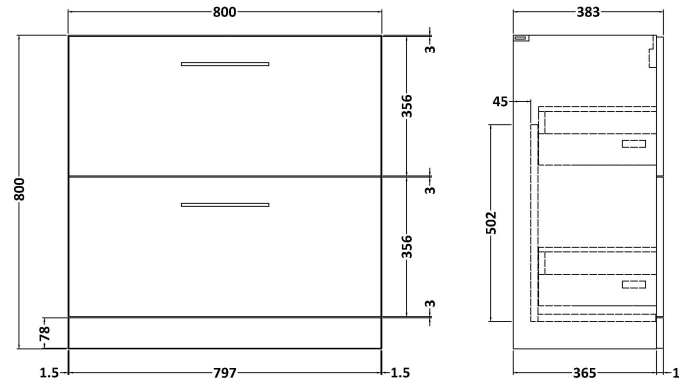

Sales Code: ARN835G

Description: 800 Fs 2-Drawer Vanity & Basin 4

Packaging Details

Barcode: 5056462680590

Sales Code: NVF835

Description: 800 Fs 2-Drawer Unit (365 Deep)

Product Dimensions

Height (mm):	800
Width (mm):	800
Depth (mm):	383
Nett Weight (kg):	31.5

Packaging Dimensions

Height (mm):	835
Width (mm):	832
Depth (mm):	391
Gross Weight (kg):	32

Packaging Data

Box Colour:	Brown Cardboard Box - Printed
Box Qty:	0
Label Size:	0 x 0
Label Colour:	White Label
Label Qty:	2

Sales Code: NVM045

Description: 800 Curved Basin 1Th

Product Dimensions

Height (mm):	160
Width (mm):	810
Depth (mm):	440
Nett Weight (kg):	15

Packaging Dimensions

Height (mm):	190
Width (mm):	830
Depth (mm):	415
Gross Weight (kg):	15.5

Packaging Data

Box Colour:	Brown Cardboard Box
Box Qty:	1
Label Size:	100 x 50
Label Colour:	White Label
Label Qty:	2

Outer Box Dimensions (If Applicable)

Height (mm):	
Width (mm):	
Depth (mm):	
Gross Weight (kg):	
Barcode:	5056462620978