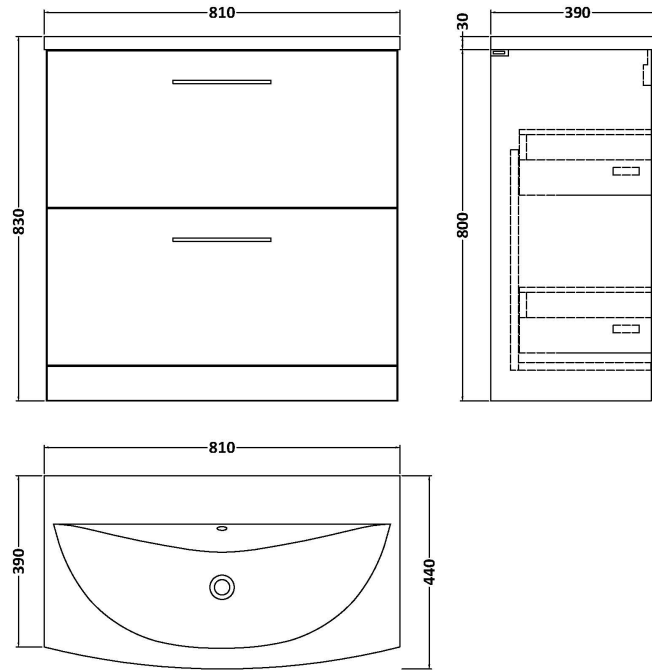

Sales Code: ARN835G

Description: 800 Fs 2-Drawer Vanity & Basin 4

Packaging Details

Barcode: 5056462680590

Sales Code: NVF835

Description: 800 Fs 2-Drawer Unit (365 Deep)

Product Dimensions

Height (mm):	800
Width (mm):	800
Depth (mm):	383
Nett Weight (kg):	31.5

Packaging Dimensions

Height (mm):	835
Width (mm):	832
Depth (mm):	391
Gross Weight (kg):	32

Packaging Data

Box Colour:	Brown Cardboard Box - Printed
Box Qty:	0
Label Size:	0 x 0
Label Colour:	White Label
Label Qty:	2

Sales Code: NVM045

Description: 800 Curved Basin 1Th

Product Dimensions

Height (mm):	160
Width (mm):	810
Depth (mm):	440
Nett Weight (kg):	15

Packaging Dimensions

Height (mm):	190
Width (mm):	830
Depth (mm):	415
Gross Weight (kg):	15.5

Packaging Data

Box Colour:	Brown Cardboard Box
Box Qty:	1
Label Size:	100 x 50
Label Colour:	White Label
Label Qty:	2

Outer Box Dimensions (If Applicable)

Height (mm):	
Width (mm):	
Depth (mm):	
Gross Weight (kg):	
Barcode:	5056462620978