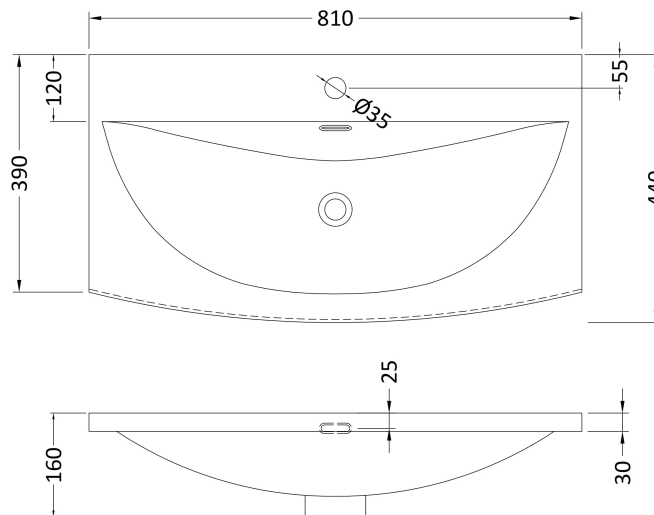

Packaging Dimensions

Height (mm):	835
Width (mm):	832
Depth (mm):	391
Gross Weight (kg):	32

Packaging Data

Box Colour:	Brown Cardboard Box - Printed
Box Qty:	0
Label Size:	0 x 0
Label Colour:	White Label
Label Qty:	2

Outer Box Dimensions (If Applicable)

Height (mm):	
Width (mm):	
Depth (mm):	
Gross Weight (kg):	
Barcode:	5056462660738

Product Details

Country of Origin:	China
Fitting Instruction:	No
CE & UKCA:	N/A
FSC Certified Materials:	Yes
Colour:	Satin Green
Construction Method:	Cam & Wood Dowel
Construction Type:	Rigid
Cabinet Finish:	MFC Painted Matt
Fascia Finish:	Mdf Painted Matt
Cabinet Thickness (mm):	16
Fascia Thickness (mm):	18
Drawer Included:	Yes
Drawer Type:	80mm High Metal S/C Inc Galler
No of Shelves:	0
Hinge Type:	Not Applicable
Hinge Included:	Not Applicable
Adjustable Legs:	No, Not Required
Fixings Included:	Yes
Handle Style:	Contemporary
Waste Shroud:	Yes
Handle Included:	Yes, Supplied
Handle Type:	D-Shape

Sales Code: NVM045

Description: 800 Curved Basin 1Th

Product Dimensions

Height (mm):	160
Width (mm):	810
Depth (mm):	440
Nett Weight (kg):	15

Packaging Dimensions

Height (mm):	190
Width (mm):	830
Depth (mm):	415
Gross Weight (kg):	15.5

Packaging Data

Box Colour:	Brown Cardboard Box
Box Qty:	1
Label Size:	100 x 50
Label Colour:	White Label
Label Qty:	2

Outer Box Dimensions (If Applicable)

Height (mm):	
Width (mm):	
Depth (mm):	
Gross Weight (kg):	
Barcode:	5056462620978