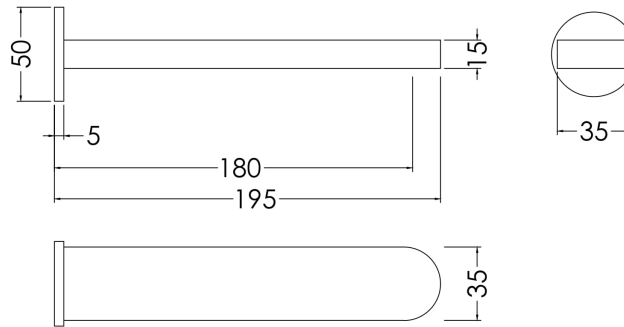

Sales Code: ARV300

Description: Arvan Bath Spout

Product Dimensions

Height (mm):	45
Width (mm):	45
Depth (mm):	205
Length (mm):	
Nett Weight (kg):	0.66

Packaging Dimensions

Height (mm):	75
Width (mm):	85
Depth (mm):	280
Gross Weight (kg):	0.66

Packaging Data

Box Colour:	White Cardboard Box
Box Qty:	1
Label Size:	100 x 50
Label Colour:	White Label
Label Qty:	1

Outer Box Dimensions (If Applicable)

Height (mm):	400
Width (mm):	370
Depth (mm):	290
Length (mm):	
Gross Weight (kg):	
Barcode:	5056211898658

Product Details

Country of Origin:	China
Fitting Instruction:	Yes
Product Material:	Brass
Control Type:	Manual
Waste Included:	Waste Not Included
Waste Type:	Not Applicable
WRAS Approval: No	Approval No: N/A
Valve/Cartridge Type:	Not Applicable
Colour/Finish:	Chrome
Mount Type:	Wall
Operating Pressure (bar):	1
Flow Rates: (Litres Per Min)	0.1 bar: 6.4 0.5 bar: 13.8 1 bar: 19.4 2 bar: 27.5 3 bar: 33.9
Pipe Size:	1/2"
Pipe Centres:	N/A