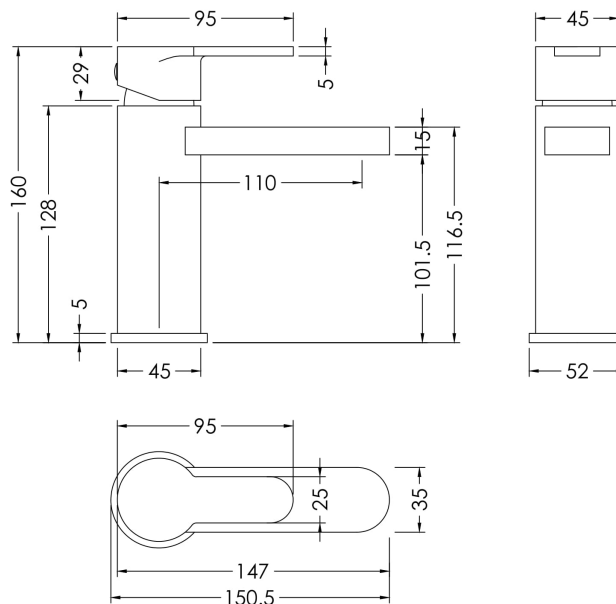

Sales Code: ARV305

Description: Arvan Mono Basin Mixer (P/B Waste)

Product Dimensions

Height (mm):	160
Width (mm):	52
Depth (mm):	147
Length (mm):	
Nett Weight (kg):	1.75

Packaging Dimensions

Height (mm):	95
Width (mm):	225
Depth (mm):	275
Gross Weight (kg):	1.75

Packaging Data

Box Colour:	White Cardboard Box
Box Qty:	1
Label Size:	100 x 50
Label Colour:	White Label
Label Qty:	1

Outer Box Dimensions (If Applicable)

Height (mm):	500
Width (mm):	500
Depth (mm):	300
Length (mm):	
Gross Weight (kg):	
Barcode:	5056211898474

Product Details

Country of Origin:	China
Fitting Instruction:	No
Product Material:	Brass
Control Type:	Manual
Waste Included:	Waste Included
Waste Type:	Push Button
WRAS Approval:	No
Approval No:	N/A
Valve/Cartridge Type:	Single Lever Cartridge
Colour/Finish:	Chrome
Mount Type:	Deck
Operating Pressure (bar):	0.2

Flow Rates: (Litres Per Min)	0.1 bar: 2.8	0.5 bar: 8	1 bar: 11.6	2 bar: 16.7	3 bar: 20.7
Pipe Size:	1/2"				
Pipe Centres:	N/A				