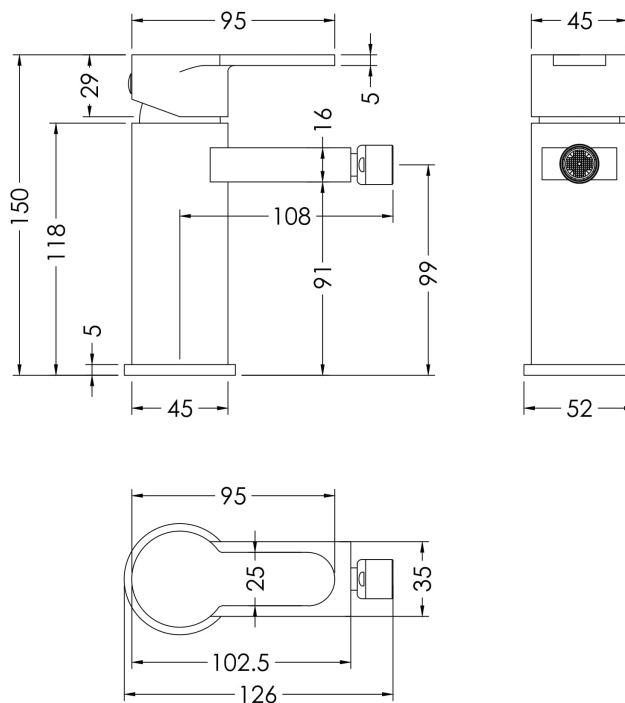

Sales Code: ARV306

Description: Arvan Mono Bidet Mixer (P/Up Waste)

Product Dimensions

Height (mm):	150
Width (mm):	52
Depth (mm):	130
Length (mm):	
Nett Weight (kg):	1.42

Packaging Dimensions

Height (mm):	95
Width (mm):	260
Depth (mm):	285
Gross Weight (kg):	1.42

Packaging Data

Box Colour:	White Cardboard Box
Box Qty:	1
Label Size:	100 x 50
Label Colour:	White Label
Label Qty:	1

Outer Box Dimensions (If Applicable)

Height (mm):	500
Width (mm):	540
Depth (mm):	300
Length (mm):	
Gross Weight (kg):	
Barcode:	5056211898504

Product Details

Country of Origin:	China
Fitting Instruction:	No
Product Material:	Brass
Control Type:	Manual
Waste Included:	Waste Included
Waste Type:	Pop-Up
WRAS Approval:	No
Approval No:	N/A
Valve/Cartridge Type:	Single Lever Cartridge
Colour/Finish:	Chrome
Mount Type:	Deck
Operating Pressure (bar):	0.5

Flow Rates: (Litres Per Min)	0.1 bar: 1.7	0.5 bar: 4.3	1 bar: 6.2	2 bar: 9	3 bar: 11.1
Pipe Size:	1/2"				
Pipe Centres:	N/A				