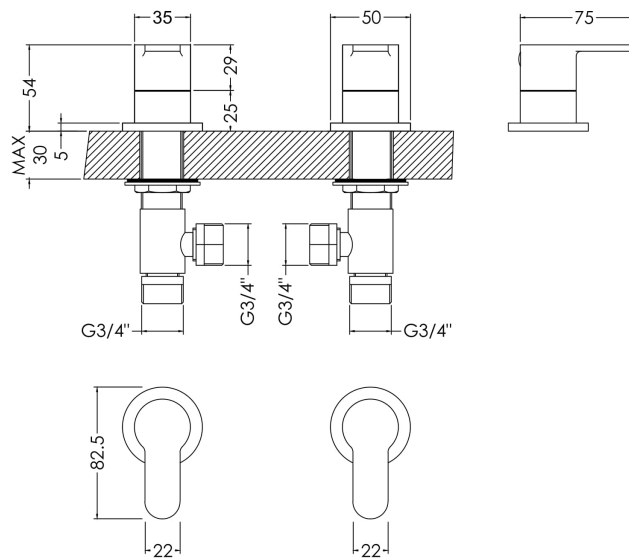

Sales Code: ARV308

Description: Arvan 3/4" Side Valves

### Product Dimensions

Height (mm):	54
Width (mm):	35
Depth (mm):	75
Length (mm):	
Nett Weight (kg):	1.28

### Packaging Dimensions

Height (mm):	95
Width (mm):	175
Depth (mm):	230
Gross Weight (kg):	1.28

### Outer Box Dimensions (If Applicable)

Height (mm):	500
Width (mm):	380
Depth (mm):	250
Length (mm):	

Gross Weight (kg):	
Barcode:	5056211898641