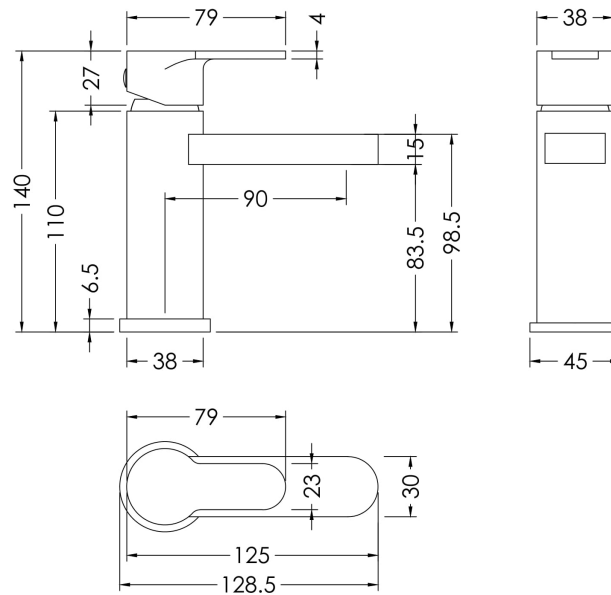

Sales Code: ARV315

Description: Arvan Mini Basin Mixer (P/B Waste)

Product Dimensions

Height (mm):	140
Width (mm):	45
Depth (mm):	125
Length (mm):	
Nett Weight (kg):	1.29

Packaging Dimensions

Height (mm):	95
Width (mm):	265
Depth (mm):	275
Gross Weight (kg):	1.29

Packaging Data

Box Colour:	White Cardboard Box
Box Qty:	1
Label Size:	100 x 50
Label Colour:	White Label
Label Qty:	1

Outer Box Dimensions (If Applicable)

Height (mm):	500
Width (mm):	480
Depth (mm):	295
Length (mm):	

Gross Weight (kg):	
Barcode:	5056211898481

Product Details

Country of Origin:	China
Fitting Instruction:	Yes
Product Material:	Brass
Control Type:	Manual
Waste Included:	Waste Included
Waste Type:	Push Button
WRAS Approval: No	Approval No: N/A
Valve/Cartridge Type:	Single Lever Cartridge
Colour/Finish:	Chrome
Mount Type:	Deck
Operating Pressure (bar):	0.2

Flow Rates: (Litres Per Min) 0.1 bar: 2.6 0.5 bar: 6.7 1 bar: 9.7 2 bar: 14 3 bar: 17.3

Pipe Size: 1/2"

Pipe Centres: N/A