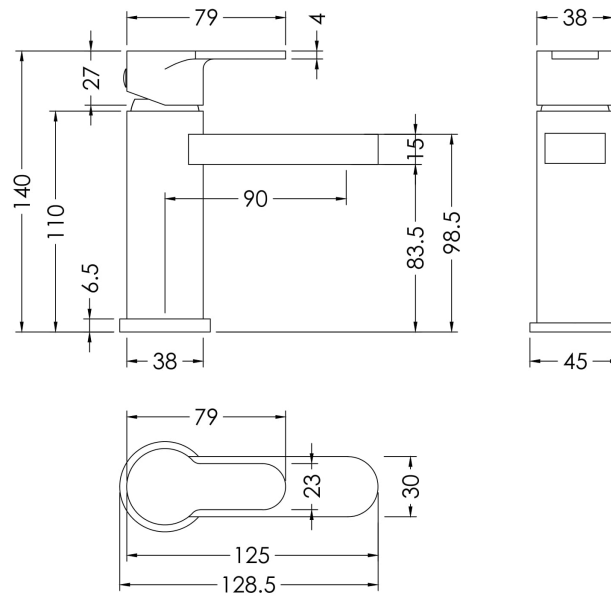

Sales Code: ARV315

Description: Arvan Mini Basin Mixer (P/B Waste)

Product Dimensions

Height (mm):	140
Width (mm):	45
Depth (mm):	125
Length (mm):	
Nett Weight (kg):	1.29

Packaging Dimensions

Height (mm):	95
Width (mm):	225
Depth (mm):	275
Gross Weight (kg):	1.29

Packaging Data

Box Colour:	White Cardboard Box
Box Qty:	1
Label Size:	100 x 50
Label Colour:	White Label
Label Qty:	1

Outer Box Dimensions (If Applicable)

Height (mm):	500
Width (mm):	480
Depth (mm):	295
Length (mm):	

Gross Weight (kg):	
Barcode:	5056211898481

Product Details

Country of Origin:	China
Fitting Instruction:	No
Product Material:	Brass
Control Type:	Manual
Waste Included:	Waste Included
Waste Type:	Push Button
WRAS Approval:	No
Approval No:	N/A
Valve/Cartridge Type:	Single Lever Cartridge
Colour/Finish:	Chrome
Mount Type:	Deck
Operating Pressure (bar):	0.2

Flow Rates: (Litres Per Min) 0.1 bar: 2.6 0.5 bar: 6.7 1 bar: 9.7 2 bar: 14 3 bar: 17.3

Pipe Size: 1/2"

Pipe Centres: N/A