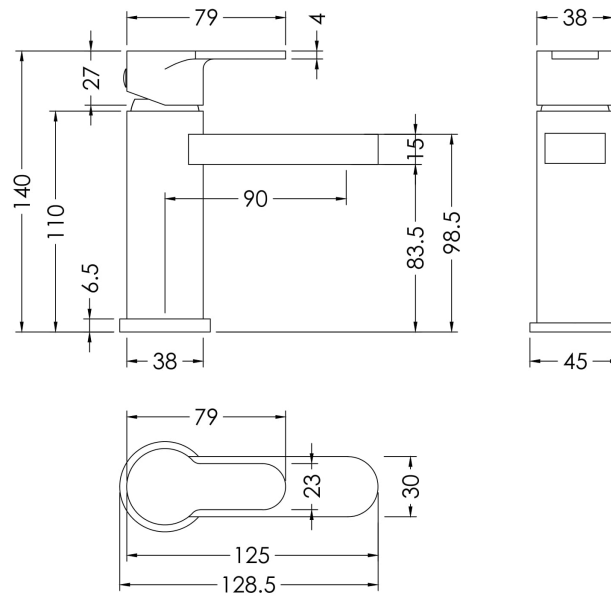

Sales Code: ARV315

Description: Arvan Mini Basin Mixer (P/B Waste)

Product Dimensions

Height (mm):	140
Width (mm):	45
Depth (mm):	125
Length (mm):	
Nett Weight (kg):	1.29

Packaging Dimensions

Height (mm):	95
Width (mm):	225
Depth (mm):	275
Gross Weight (kg):	1.29

Packaging Data

Box Colour:	White Cardboard Box
Box Qty:	1
Label Size:	100 x 50
Label Colour:	White Label
Label Qty:	1

Outer Box Dimensions (If Applicable)

Height (mm):	500
Width (mm):	480
Depth (mm):	295
Length (mm):	

Gross Weight (kg):	
Barcode:	5056211898481

Product Details

Country of Origin:	China
Fitting Instruction:	No
Product Material:	Brass
Control Type:	Manual
Waste Included:	Waste Included
Waste Type:	Push Button
WRAS Approval: No	Approval No: N/A
Valve/Cartridge Type:	Single Lever Cartridge
Colour/Finish:	Chrome
Mount Type:	Deck
Operating Pressure (bar):	0.2

Flow Rates: (Litres Per Min) 0.1 bar: 2.6 0.5 bar: 6.7 1 bar: 9.7 2 bar: 14 3 bar: 17.3

Pipe Size: 1/2"

Pipe Centres: N/A