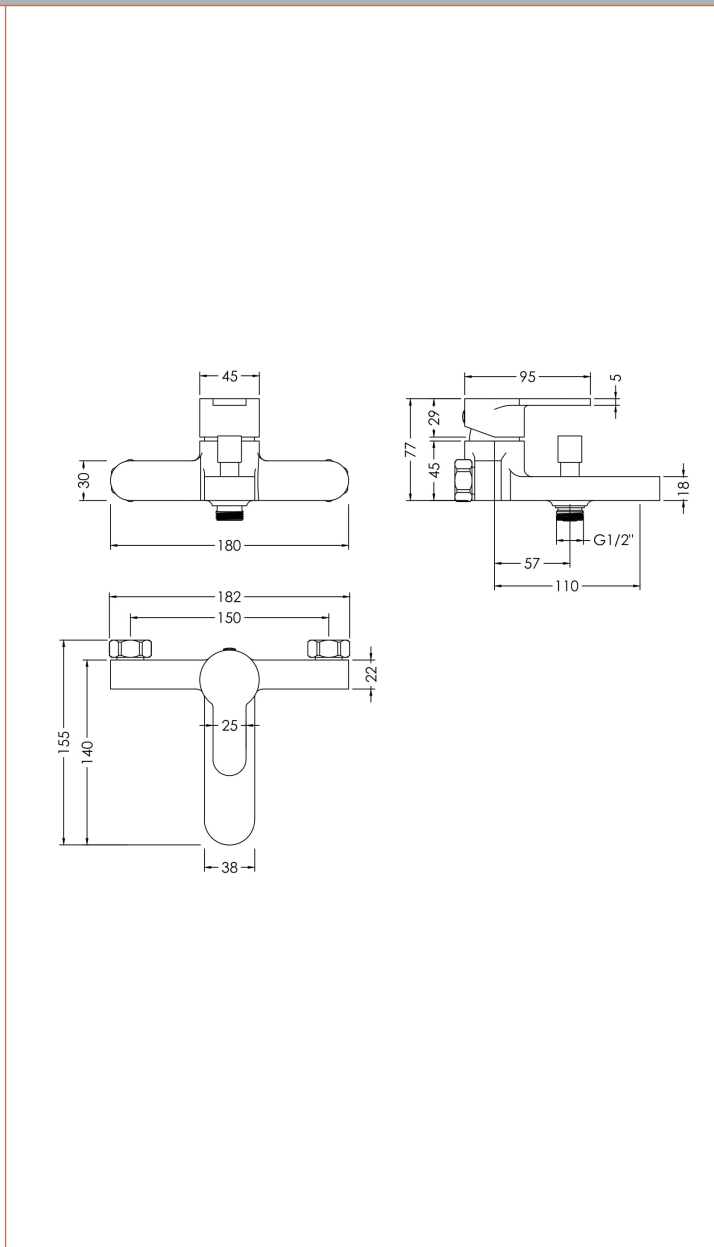

Sales Code: ARV316

Description: Arvan W/M SI Bsm With Kit

Product Dimensions	
Height (mm):	77
Width (mm):	180
Depth (mm):	190
Length (mm):	
Nett Weight (kg):	1.71
Packaging Dimensions	
Height (mm):	85
Width (mm):	220
Depth (mm):	330
Gross Weight (kg):	1.71
Packaging Data	
Box Colour:	White Cardboard Box
Box Qty:	1
Label Size:	100 x 50
Label Colour:	White Label
Label Qty:	1
Outer Box Dimensions (If Applicable)	
Height (mm):	565
Width (mm):	525
Depth (mm):	350
Length (mm):	
Gross Weight (kg):	
Barcode:	5056211898610
Product Details	
Country of Origin:	China
Fitting Instruction:	Yes
Product Material:	Brass/ABS
Control Type:	Manual
Waste Included:	Waste Not Included
Waste Type:	Not Applicable
WRAS Approval: No	Approval No: N/A
Valve/Cartridge Type:	1/4 Turn Ceramic Disc
Colour/Finish:	Chrome
Mount Type:	Wall
Operating Pressure (bar):	3
Flow Rates: (Litres Per Min)	0.1 bar: 3.6 0.5 bar: 8.1 1 bar: 11.5 2 bar: 16.4 3 bar: 20
Pipe Size:	3/4"
Pipe Centres:	150