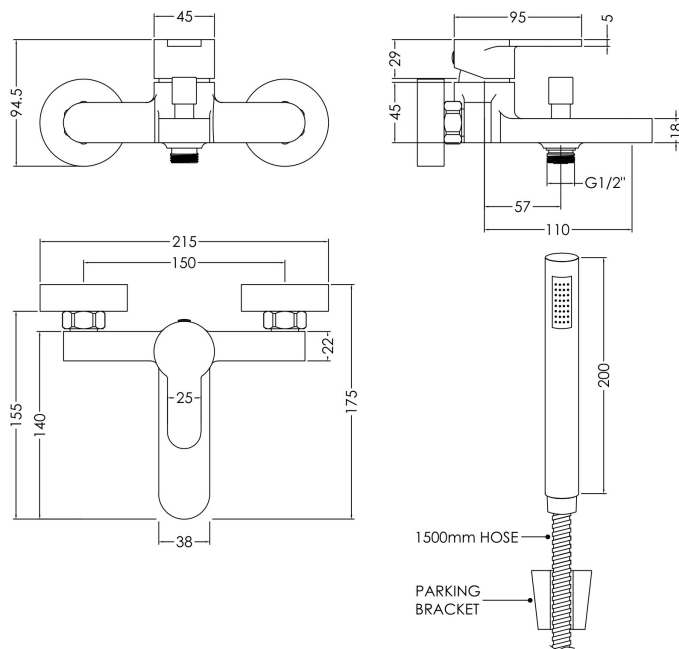

Sales Code: ARV316

Description: Arvan W/M SI Bsm With Kit

Product Dimensions	
Height (mm):	77
Width (mm):	180
Depth (mm):	190
Length (mm):	
Nett Weight (kg):	1.71
Packaging Dimensions	
Height (mm):	125
Width (mm):	275
Depth (mm):	330
Gross Weight (kg):	1.71
Packaging Data	
Box Colour:	White Cardboard Box
Box Qty:	1
Label Size:	100 x 50
Label Colour:	White Label
Label Qty:	1
Outer Box Dimensions (If Applicable)	
Height (mm):	565
Width (mm):	525
Depth (mm):	350
Length (mm):	
Gross Weight (kg):	
Barcode:	5056211898610
Product Details	
Country of Origin:	China
Fitting Instruction:	No
Product Material:	Brass/ABS
Control Type:	Manual
Waste Included:	Waste Not Included
Waste Type:	Not Applicable
WRAS Approval:	No
Approval No:	N/A
Valve/Cartridge Type:	1/4 Turn Ceramic Disc
Colour/Finish:	Chrome
Mount Type:	Wall
Operating Pressure (bar):	3
Flow Rates: (Litres Per Min)	0.1 bar: 3.6 0.5 bar: 8.1 1 bar: 11.5 2 bar: 16.4 3 bar: 20
Pipe Size:	3/4"
Pipe Centres:	150