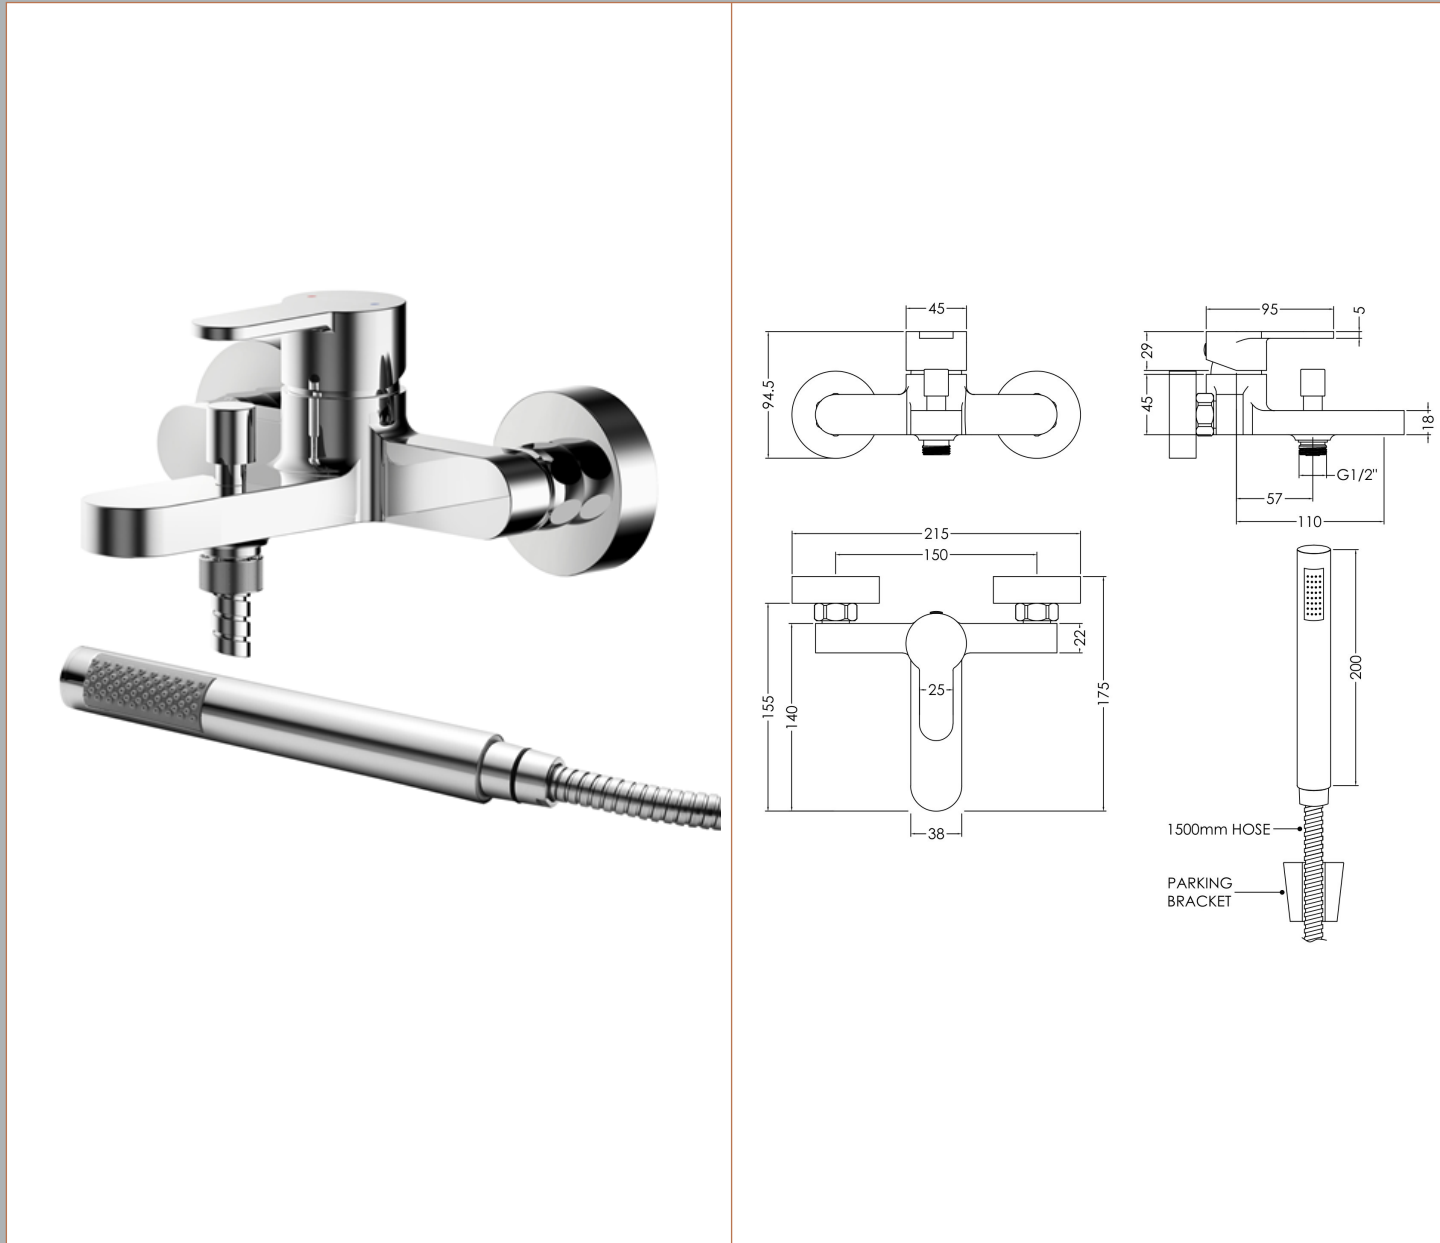

Sales Code: ARV316

Description: Arvan W/M SI Bsm With Kit

Product Dimensions

Height (mm):	77
Width (mm):	180
Depth (mm):	190
Length (mm):	
Nett Weight (kg):	1.71

Packaging Dimensions

Height (mm):	125
Width (mm):	275
Depth (mm):	330
Gross Weight (kg):	1.71

Packaging Data

Box Colour:	White Cardboard Box
Box Qty:	1
Label Size:	100 x 50
Label Colour:	White Label
Label Qty:	1

Outer Box Dimensions (If Applicable)

Height (mm):	565
Width (mm):	525
Depth (mm):	350
Length (mm):	
Gross Weight (kg):	
Barcode:	5056211898610

Product Details

Country of Origin:	China
Fitting Instruction:	No
Product Material:	Brass/ABS
Control Type:	Manual
Waste Included:	Waste Not Included
Waste Type:	Not Applicable
WRAS Approval:	No
Approval No:	N/A
Valve/Cartridge Type:	1/4 Turn Ceramic Disc
Colour/Finish:	Chrome
Mount Type:	Wall
Operating Pressure (bar):	3
Flow Rates: (Litres Per Min)	0.1 bar: 3.6 0.5 bar: 8.1 1 bar: 11.5 2 bar: 16.4 3 bar: 20
Pipe Size:	3/4"
Pipe Centres:	150