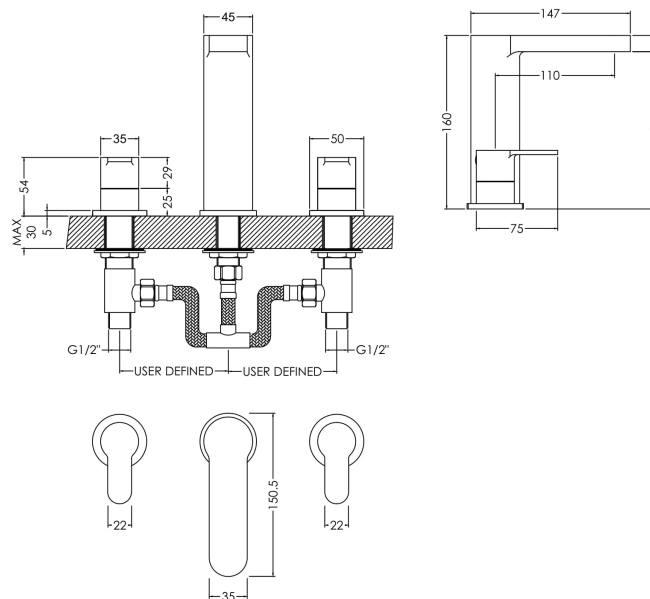

Sales Code: ARV337

Description: Arvan D/M 3Th Basin Mixer P/Up Waste

Product Dimensions

Height (mm):	160
Width (mm):	250
Depth (mm):	147
Length (mm):	
Nett Weight (kg):	1.95

Packaging Dimensions

Height (mm):	155
Width (mm):	245
Depth (mm):	335
Gross Weight (kg):	1.95

Packaging Data

Box Colour:	White Cardboard Box
Box Qty:	1
Label Size:	100 x 50
Label Colour:	White Label
Label Qty:	1

Outer Box Dimensions (If Applicable)

Height (mm):	510
Width (mm):	335
Depth (mm):	290
Length (mm):	

Gross Weight (kg):	
Barcode:	5056211898559

Product Details

Country of Origin:	China
Fitting Instruction:	Yes
Product Material:	Brass
Control Type:	Manual
Waste Included:	Waste Included
Waste Type:	Pop-Up
WRAS Approval: No	Approval No: N/A
Valve/Cartridge Type:	1/4 Turn Ceramic Disc
Colour/Finish:	Chrome
Mount Type:	Deck
Operating Pressure (bar):	0.2

Flow Rates: (Litres Per Min)	0.1 bar: 2.8	0.5 bar: 8.4	1 bar: 12.4	2 bar: 18.1	3 bar: 22.4
Pipe Size:	1/2"				
Pipe Centres:	100				