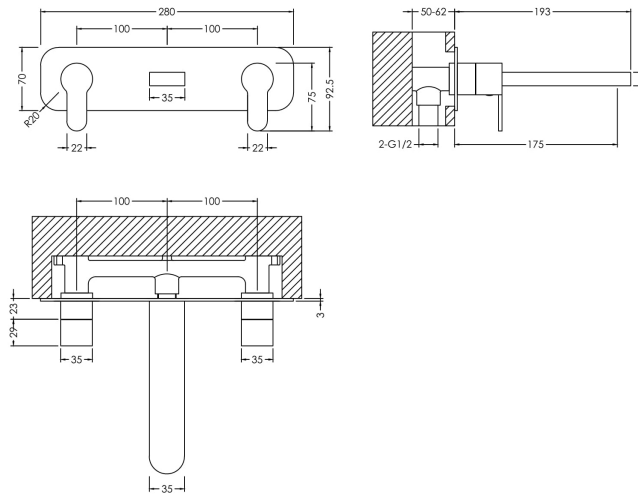

### Product Dimensions

Height (mm):	92
Width (mm):	280
Depth (mm):	193
Length (mm):	
Nett Weight (kg):	2.2

### Packaging Dimensions

Height (mm):	115
Width (mm):	185
Depth (mm):	325
Gross Weight (kg):	2.2

### Outer Box Dimensions (If Applicable)

Height (mm):	600
Width (mm):	390
Depth (mm):	340
Length (mm):	
Gross Weight (kg):	
Barcode:	5056211898542

### Product Details

Country of Origin:	China
Fitting Instruction:	Yes
Product Material:	Brass
Control Type:	Manual
Waste Included:	Waste Not Included
Waste Type:	Not Applicable
WRAS Approval: No	Approval No: N/A
Valve/Cartridge Type:	1/4 Turn Ceramic Disc
Colour/Finish:	Chrome
Mount Type:	Wall
Operating Pressure (bar):	0.2
Flow Rates: (Litres Per Min)	0.1 bar: 5,4 0.5 bar: 11,6 1 bar: 16,3 2 bar: 23,2 3 bar: 28,2
Pipe Size:	1/2"
Pipe Centres:	100