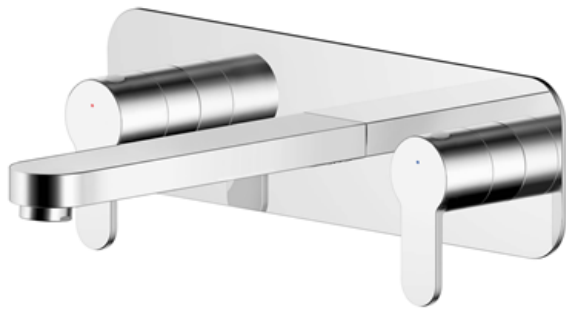

Sales Code: ARV350

Description: Arvan W/M 3Th Basin Mixer With Plate

### Product Dimensions

Height (mm):	92
Width (mm):	280
Depth (mm):	193
Length (mm):	
Nett Weight (kg):	2.2

### Product Details

Country of Origin:	China
Fitting Instruction:	Yes
Product Material:	Brass
Control Type:	Manual
Waste Included:	Waste Not Included
Waste Type:	Not Applicable
WRAS Approval: No	Approval No: N/A
Valve/Cartridge Type:	1/4 Turn Ceramic Disc
Colour/Finish:	Chrome
Mount Type:	Wall
Operating Pressure (bar):	0.2
Flow Rates: (Litres Per Min)	0.1 bar: 5,4 0.5 bar: 11,6 1 bar: 16,3 2 bar: 23,2 3 bar: 28,2
Pipe Size:	1/2"
Pipe Centres:	100