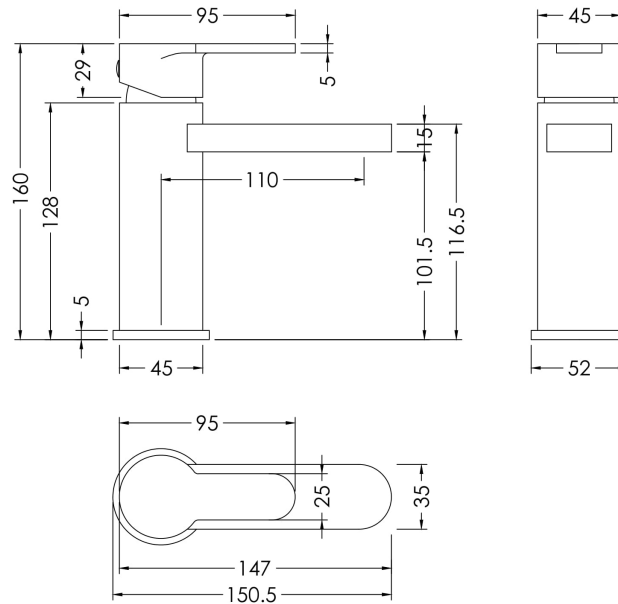

Sales Code: ARV705

Description: Arvan Mono Basin Mixer (P/B Waste)

Product Dimensions

Height (mm):	160
Width (mm):	52
Depth (mm):	147
Length (mm):	
Nett Weight (kg):	1.75

Packaging Dimensions

Height (mm):	95
Width (mm):	240
Depth (mm):	285
Gross Weight (kg):	1.75

Packaging Data

Box Colour:	White Cardboard Box
Box Qty:	1
Label Size:	100 x 50
Label Colour:	White Label
Label Qty:	1

Outer Box Dimensions (If Applicable)

Height (mm):	500
Width (mm):	500
Depth (mm):	300
Length (mm):	
Gross Weight (kg):	
Barcode:	5056462625805

Product Details

Country of Origin:	China
Fitting Instruction:	No
Product Material:	Brass
Control Type:	Manual
Waste Included:	Waste Included
Waste Type:	Push Button
WRAS Approval: Yes	Approval No: 2204060
Valve/Cartridge Type:	Single Lever Cartridge
Colour/Finish:	Brushed Pewter
Mount Type:	Deck
Operating Pressure (bar):	0.2
Flow Rates: (Litres Per Min)	0.1 bar: 2.8 0.5 bar: 8 1 bar: 11.6 2 bar: 16.7 3 bar: 20.7
Pipe Size:	1/2"
Pipe Centres:	N/A